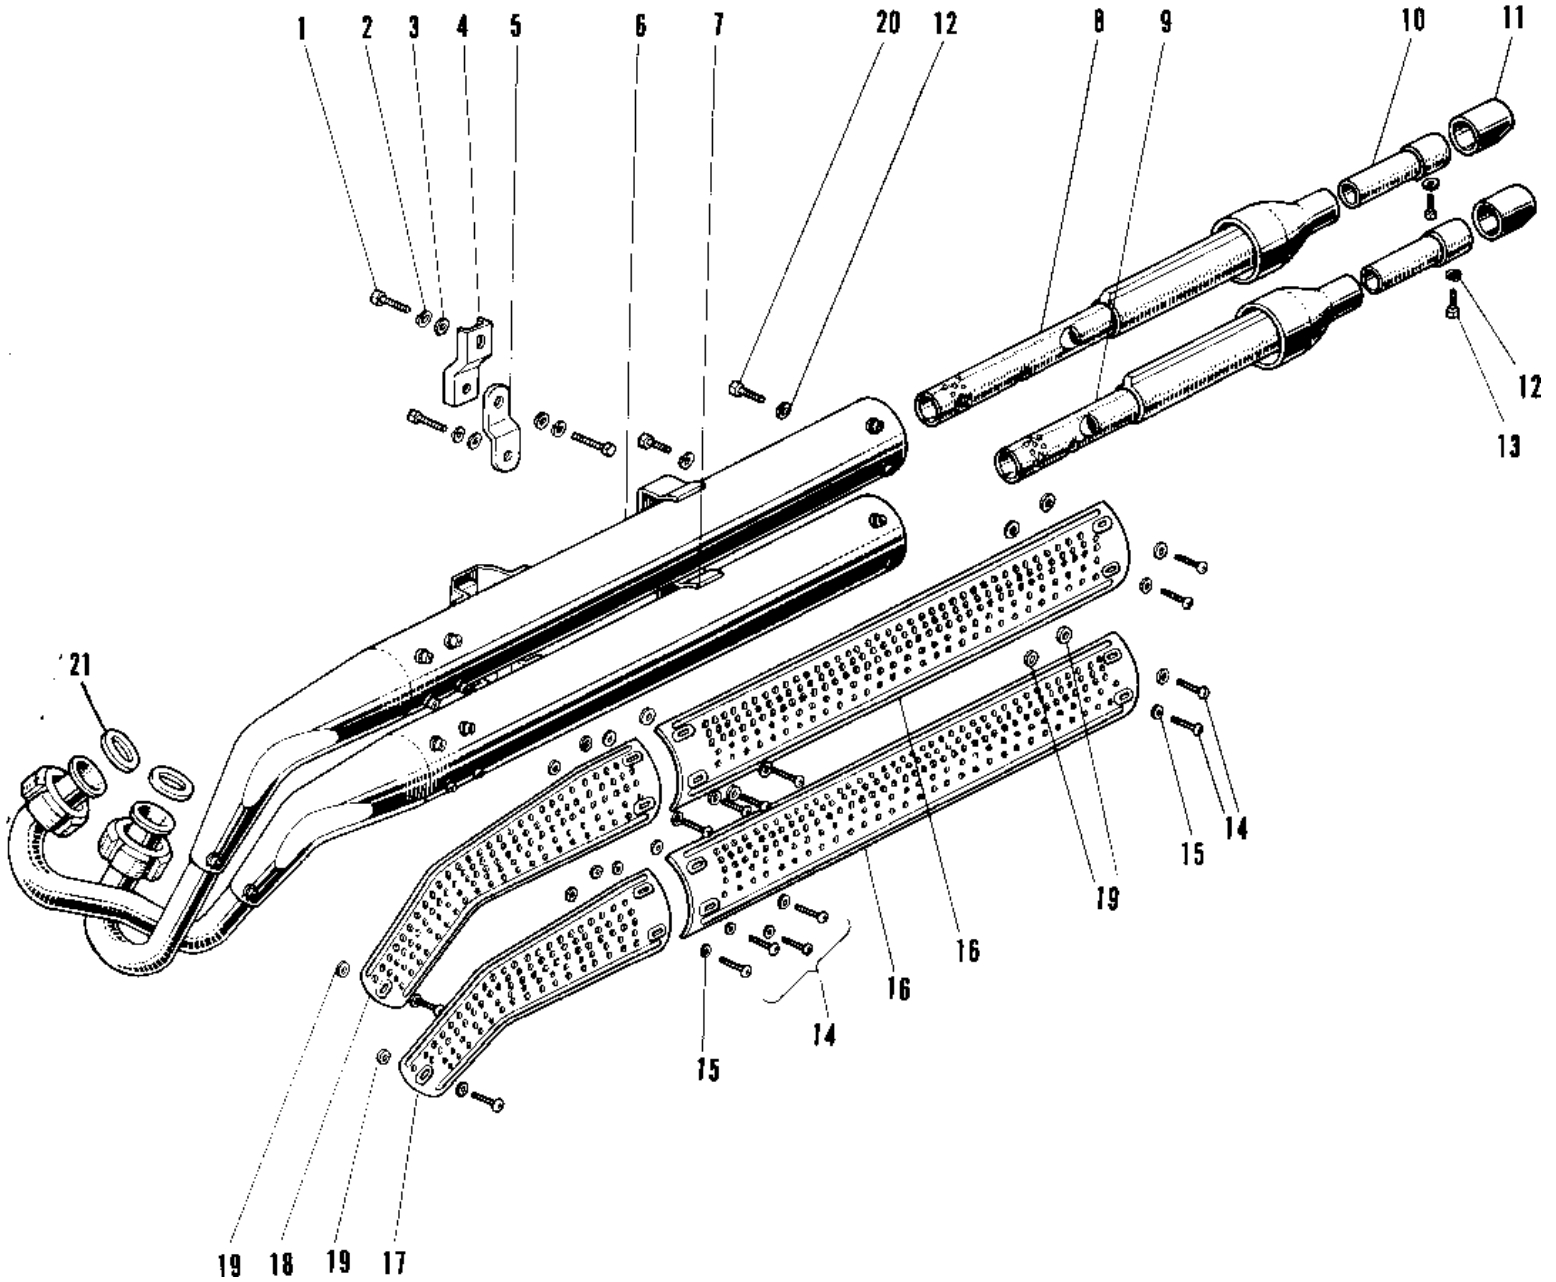

1969 Avenger SS PARTS DIAGRAM

MUFFLER/SPARK ARRESTER A1SS, A7SS

1969 Avenger SS PARTS LIST

MUFFLER/SPARK ARRESTER A1SS, A7SS

ITEM NAME	PART NUMBER	QUANTITY
BOLT,8X20 (Ref # 1)	115G0820	2
WASHER SPRING 8MM (Ref # 2)	461F0800	2
WASHER PLAIN 8MM (Ref # 3)	410B0800	2
BRACKET UPPER MUFFLER (Ref # 4)	18061-007	1
BRACKET LOWER MUFFLER (Ref # 5)	18061-008	1
MUFFLER ASSY UPPER (Ref # 6,8,10)	18002-056	1
MUFFLER ASSY LOWER (Ref # 7,9,10)	18003-023	1
SPARK ARRESTOR COMP U (Ref # 8)	18033-020	1
SPARK ARRESTOR COMP L (Ref # 9)	18033-022	1
BAFFLE TUBE (Ref # 10)	18033-039	2
BAFFLE TUBE (Ref # 10)	18033-023	2
TAIL PIECE (Ref # 11)	18048-006	2
WASHER SPRING 6MM (Ref # 12)	461F0600	4
BOLT,6X10 (Ref # 13)	112G0610	2
SCREW PAN HEAD 6X10 (Ref # 13)	220B0610	2
SCREW PAN HEAD 6X8 (Ref # 14)	220E0608	14
WASHER PLAIN 6MM (Ref # 15)	411B0600	14
COVER MUFFLER REAR (Ref # 16)	18057-014	2
COVER MUFFLER LOWER (Ref # 17)	18057-013	1
COVER MUFFLER UPPER (Ref # 18)	18057-012	1
INSULATOR HEAT (Ref # 19)	18065-002	14
BOLT,6X10 (Ref # 20)	112G0610	2
GASKET EXHAUST PIPE (Ref # 21)	18067-008	2