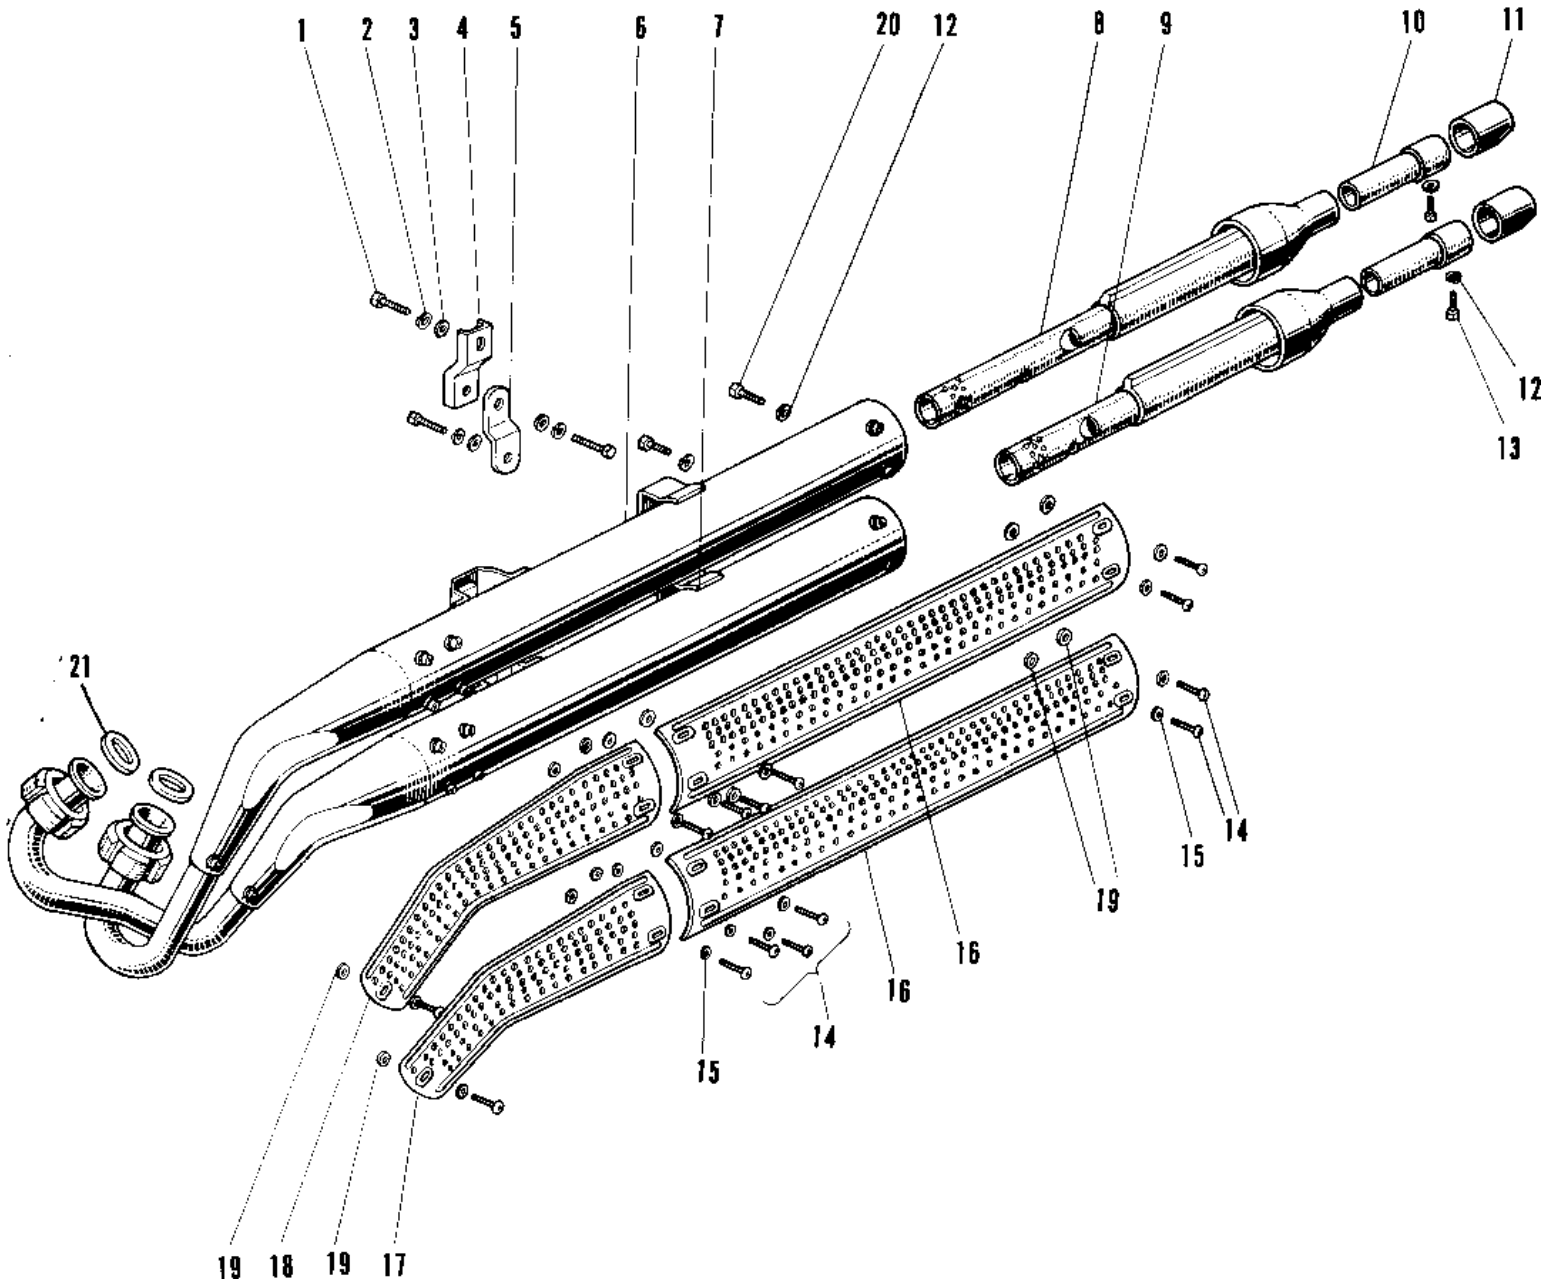

# 1968 Avenger SS PARTS DIAGRAM

MUFFLER/SPARK ARRESTER A1SS, A7SS

# 1968 Avenger SS PARTS LIST

MUFFLER/SPARK ARRESTER A1SS, A7SS

ITEM NAME	PART NUMBER	QUANTITY
BOLT,8X20 (Ref # 1)	115G0820	2
WASHER SPRING 8MM (Ref # 2)	461F0800	2
WASHER PLAIN 8MM (Ref # 3)	410B0800	2
BRACKET UPPER MUFFLER (Ref # 4)	18061-007	1
BRACKET LOWER MUFFLER (Ref # 5)	18061-008	1
MUFFLER ASSY UPPER (Ref # 6,8,10)	18002-056	1
MUFFLER ASSY LOWER (Ref # 7,9,10)	18003-023	1
SPARK ARRESTOR COMP U (Ref # 8)	18033-020	1
SPARK ARRESTOR COMP L (Ref # 9)	18033-022	1
BAFFLE TUBE (Ref # 10)	18033-039	2
BAFFLE TUBE (Ref # 10)	18033-023	2
TAIL PIECE (Ref # 11)	18048-006	2
WASHER SPRING 6MM (Ref # 12)	461F0600	4
BOLT,6X10 (Ref # 13)	112G0610	2
SCREW PAN HEAD 6X10 (Ref # 13)	220B0610	2
SCREW PAN HEAD 6X8 (Ref # 14)	220E0608	14
WASHER PLAIN 6MM (Ref # 15)	411B0600	14
COVER MUFFLER REAR (Ref # 16)	18057-014	2
COVER MUFFLER LOWER (Ref # 17)	18057-013	1
COVER MUFFLER UPPER (Ref # 18)	18057-012	1
INSULATOR HEAT (Ref # 19)	18065-002	14
BOLT,6X10 (Ref # 20)	112G0610	2
GASKET EXHAUST PIPE (Ref # 21)	18067-008	2