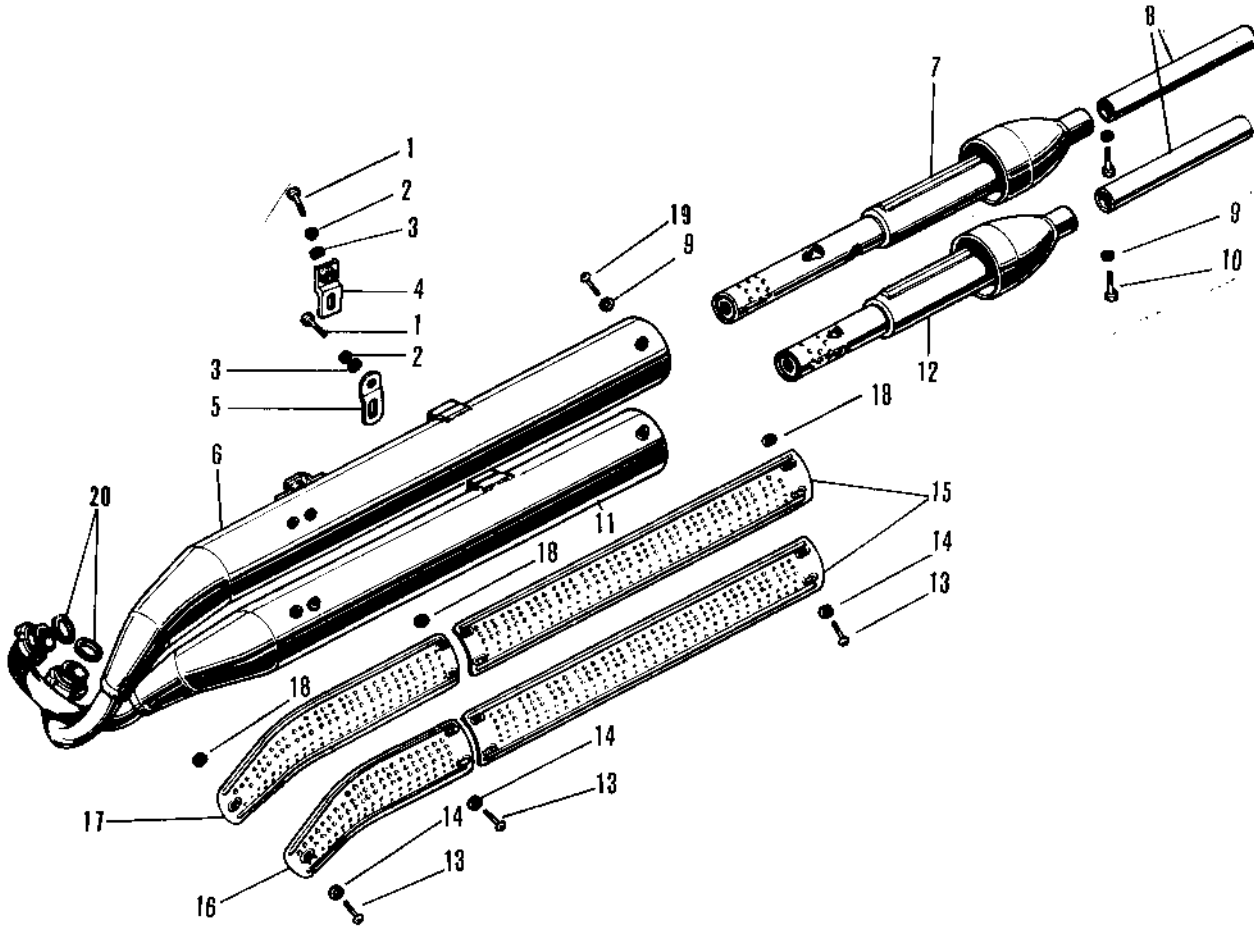

1969 Samurai PARTS DIAGRAM

MUFFLER/SPARK ARRESTER A1SS-B, A7SS-B

1969 Samurai PARTS LIST

MUFFLER/SPARK ARRESTER A1SS-B, A7SS-B

ITEM NAME	PART NUMBER	QUANTITY
BOLT,8X20 (Ref # 1)	115G0820	2
WASHER SPRING 8MM (Ref # 2)	461F0800	2
WASHER PLAIN 8MM (Ref # 3)	410B0800	2
BRACKET UPPER MUFFLER (Ref # 4)	18061-007	1
BRACKET LOWER MUFFLER (Ref # 5)	18061-008	1
MUFFLER ASY-UPP,BLACK (Ref # 6~10)	18002-074-21	1
MUFFLER ASY-LOW,BLACK (Ref # 8~12)	18003-034-21	1
SPARK ARRESTOR COMP U (Ref # 7)	18033-020	1
BAFFLE TUBE (Ref # 8)	18033-023	2
WASHER SPRING 6MM (Ref # 9)	461F0600	4
BOLT,6X10 (Ref # 10)	112G0610	2
SPARK ARRESTOR COMP L (Ref # 12)	18033-022	1
SCREW PAN HEAD 6X8 (Ref # 13)	220E0608	14
WASHER PLAIN 6MM (Ref # 14)	411B0600	14
COVER-RR MUFFLR,BLACK (Ref # 15)	18057-040-21	2
COVER-LOW MUFLR,BLACK (Ref # 16)	18057-039-21	1
COVER-UPP MUFLR,BLACK (Ref # 17)	18057-038-21	1
INSULATOR HEAT (Ref # 18)	18065-002	14
SCREW PAN HEAD 6X10 (Ref # 19)	220B0610	2
GASKET EXHAUST PIPE (Ref # 20)	18067-008	2