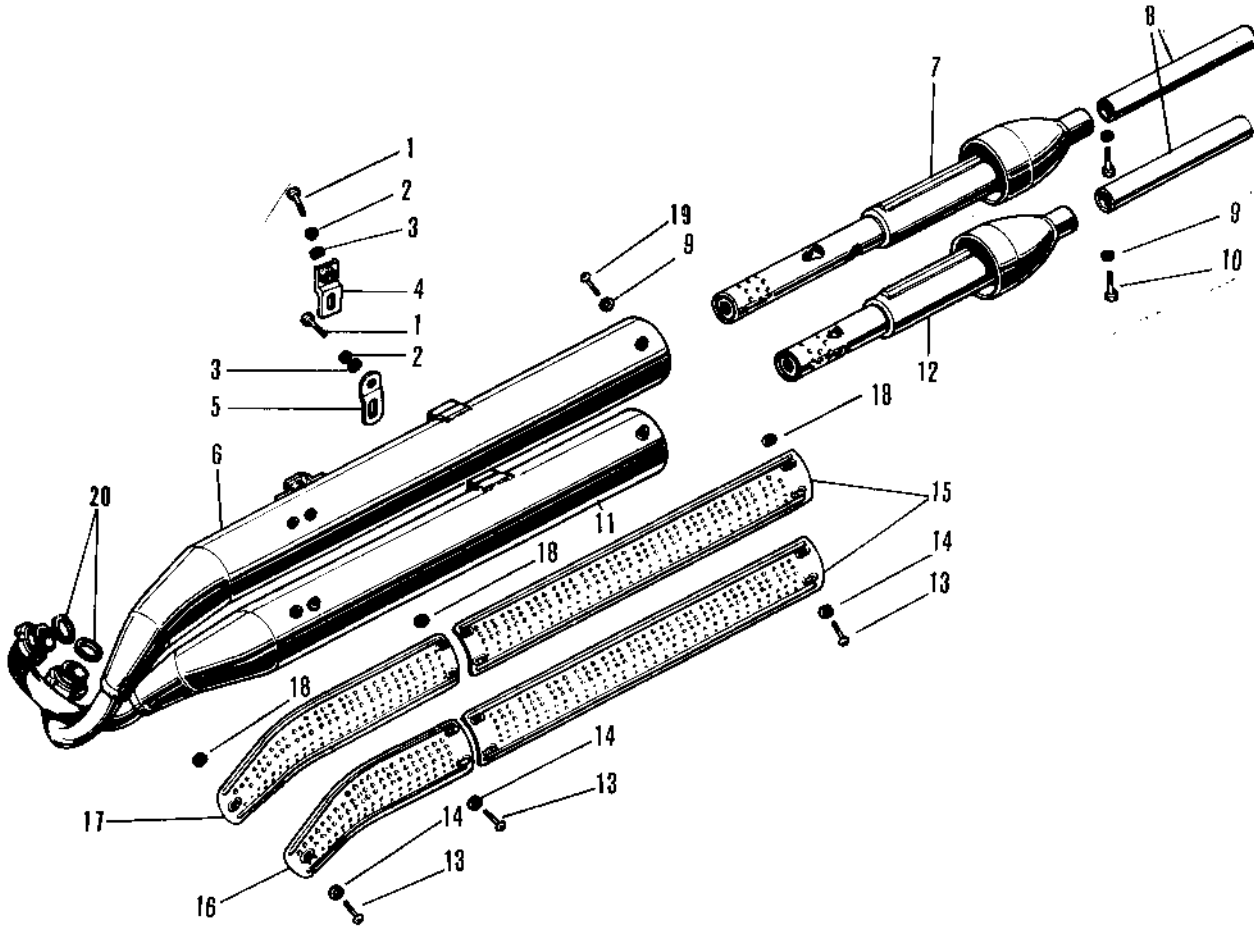

1971 A1SS-B PARTS DIAGRAM

MUFFLER/SPARK ARRESTER A1SS-B, A7SS-B

1971 A1SS-B PARTS LIST

MUFFLER/SPARK ARRESTER A1SS-B, A7SS-B

ITEM NAME	PART NUMBER	QUANTITY
BOLT,8X20 (Ref # 1)	115G0820	2
WASHER SPRING 8MM (Ref # 2)	461F0800	2
WASHER PLAIN 8MM (Ref # 3)	410B0800	2
BRACKET UPPER MUFFLER (Ref # 4)	18061-007	1
BRACKET LOWER MUFFLER (Ref # 5)	18061-008	1
MUFFLER ASY-UPP,BLACK (Ref # 6~10)	18002-073-21	1
MUFFLER ASY-LOW,BLACK (Ref # 8~12)	18003-033-21	1
SPARK ARRESTOR COMP U (Ref # 7)	18033-020	1
BAFFLE TUBE (Ref # 8)	18033-023	2
WASHER SPRING 6MM (Ref # 9)	461F0600	4
BOLT,6X10 (Ref # 10)	112G0610	2
SPARK ARRESTOR COMP L (Ref # 12)	18033-022	1
SCREW PAN HEAD 6X8 (Ref # 13)	220E0608	14
WASHER PLAIN 6MM (Ref # 14)	411B0600	14
COVER-RR MUFFLER,BLACK (Ref # 15)	18057-040-21	2
COVER-LOW MUFLR,BLACK (Ref # 16)	18057-039-21	1
COVER-UPP MUFLR,BLACK (Ref # 17)	18057-038-21	1
INSULATOR HEAT (Ref # 18)	18065-002	14
SCREW PAN HEAD 6X10 (Ref # 19)	220B0610	2
GASKET EXHAUST PIPE (Ref # 20)	18067-008	2