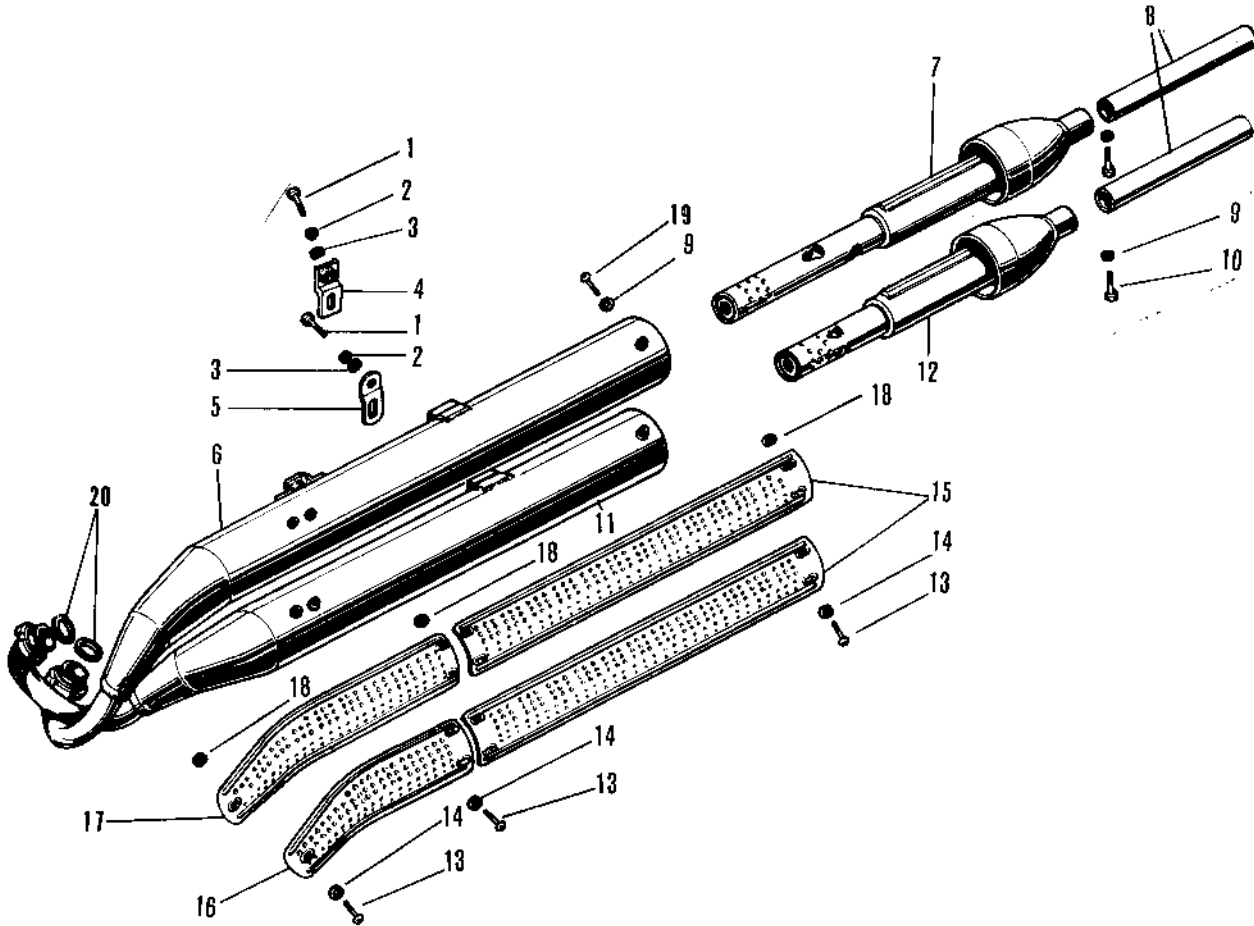

# 1968 Avenger SS PARTS DIAGRAM

MUFFLER/SPARK ARRESTER A1SS-B, A7SS-B

# 1968 Avenger SS PARTS LIST

MUFFLER/SPARK ARRESTER A1SS-B, A7SS-B

ITEM NAME	PART NUMBER	QUANTITY
BOLT,8X20 (Ref # 1)	115G0820	2
WASHER SPRING 8MM (Ref # 2)	461F0800	2
WASHER PLAIN 8MM (Ref # 3)	410B0800	2
BRACKET UPPER MUFFLER (Ref # 4)	18061-007	1
BRACKET LOWER MUFFLER (Ref # 5)	18061-008	1
MUFFLER ASY-UPP,BLACK (Ref # 6~10)	18002-073-21	1
MUFFLER ASY-LOW,BLACK (Ref # 8~12)	18003-033-21	1
SPARK ARRESTOR COMP U (Ref # 7)	18033-020	1
BAFFLE TUBE (Ref # 8)	18033-023	2
WASHER SPRING 6MM (Ref # 9)	461F0600	4
BOLT,6X10 (Ref # 10)	112G0610	2
SPARK ARRESTOR COMP L (Ref # 12)	18033-022	1
SCREW PAN HEAD 6X8 (Ref # 13)	220E0608	14
WASHER PLAIN 6MM (Ref # 14)	411B0600	14
COVER-RR MUFFLR,BLACK (Ref # 15)	18057-040-21	2
COVER-LOW MUFLR,BLACK (Ref # 16)	18057-039-21	1
COVER-UPP MUFLR,BLACK (Ref # 17)	18057-038-21	1
INSULATOR HEAT (Ref # 18)	18065-002	14
SCREW PAN HEAD 6X10 (Ref # 19)	220B0610	2
GASKET EXHAUST PIPE (Ref # 20)	18067-008	2