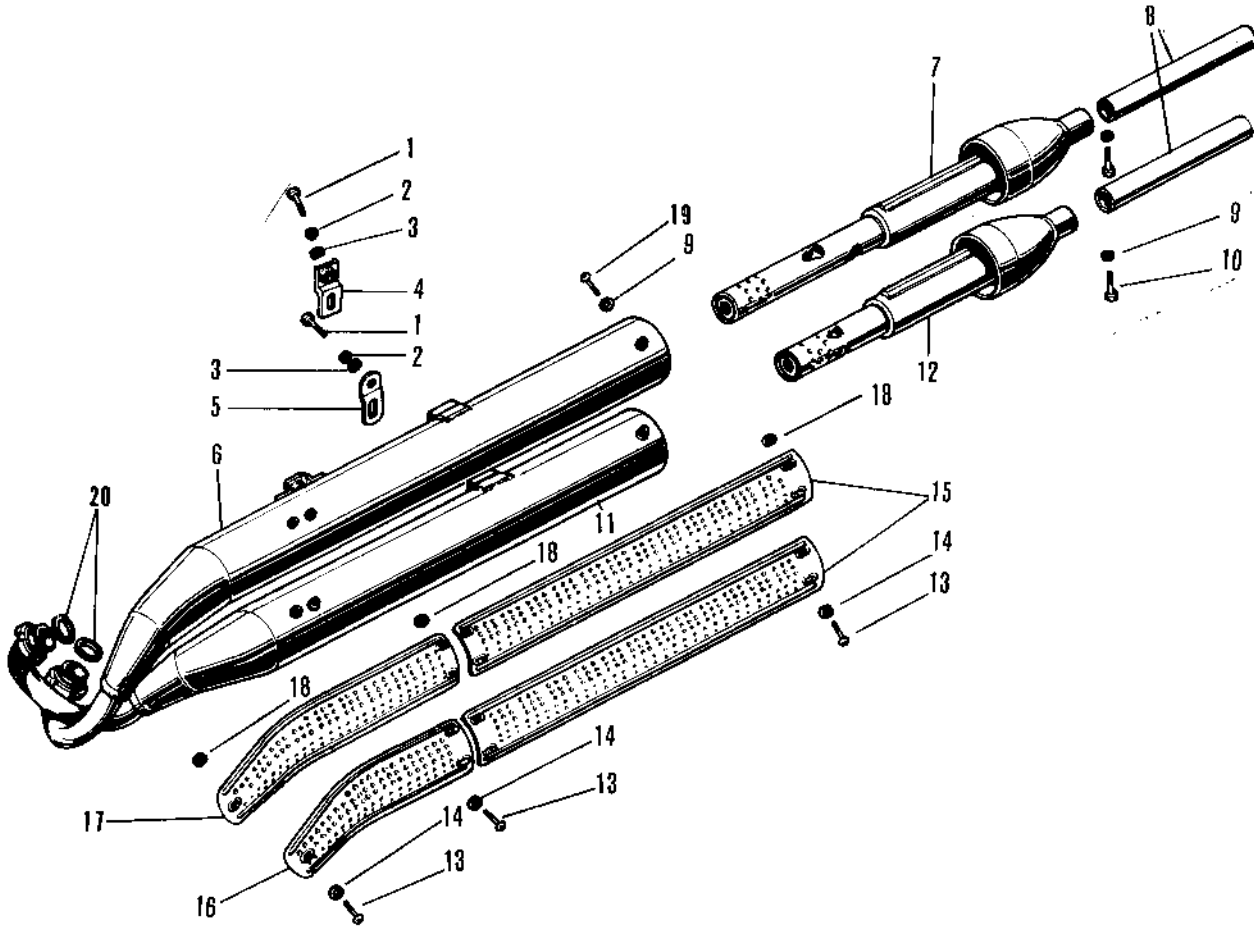

1971 A7SS-B PARTS DIAGRAM

MUFFLER/SPARK ARRESTER A1SS-B, A7SS-B

1971 A7SS-B PARTS LIST

MUFFLER/SPARK ARRESTER A1SS-B, A7SS-B

ITEM NAME	PART NUMBER	QUANTITY
BOLT,8X20 (Ref # 1)	115G0820	2
WASHER SPRING 8MM (Ref # 2)	461F0800	2
WASHER PLAIN 8MM (Ref # 3)	410B0800	2
BRACKET UPPER MUFFLER (Ref # 4)	18061-007	1
BRACKET LOWER MUFFLER (Ref # 5)	18061-008	1
MUFFLER ASY-UPP,BLACK (Ref # 6~10)	18002-073-21	1
MUFFLER ASY-LOW,BLACK (Ref # 8~12)	18003-033-21	1
SPARK ARRESTOR COMP U (Ref # 7)	18033-020	1
BAFFLE TUBE (Ref # 8)	18033-023	2
WASHER SPRING 6MM (Ref # 9)	461F0600	4
BOLT,6X10 (Ref # 10)	112G0610	2
SPARK ARRESTOR COMP L (Ref # 12)	18033-022	1
SCREW PAN HEAD 6X8 (Ref # 13)	220E0608	14
WASHER PLAIN 6MM (Ref # 14)	411B0600	14
COVER-RR MUFFLER,BLACK (Ref # 15)	18057-040-21	2
COVER-LOW MUFLR,BLACK (Ref # 16)	18057-039-21	1
COVER-UPP MUFLR,BLACK (Ref # 17)	18057-038-21	1
INSULATOR HEAT (Ref # 18)	18065-002	14
SCREW PAN HEAD 6X10 (Ref # 19)	220B0610	2
GASKET EXHAUST PIPE (Ref # 20)	18067-008	2