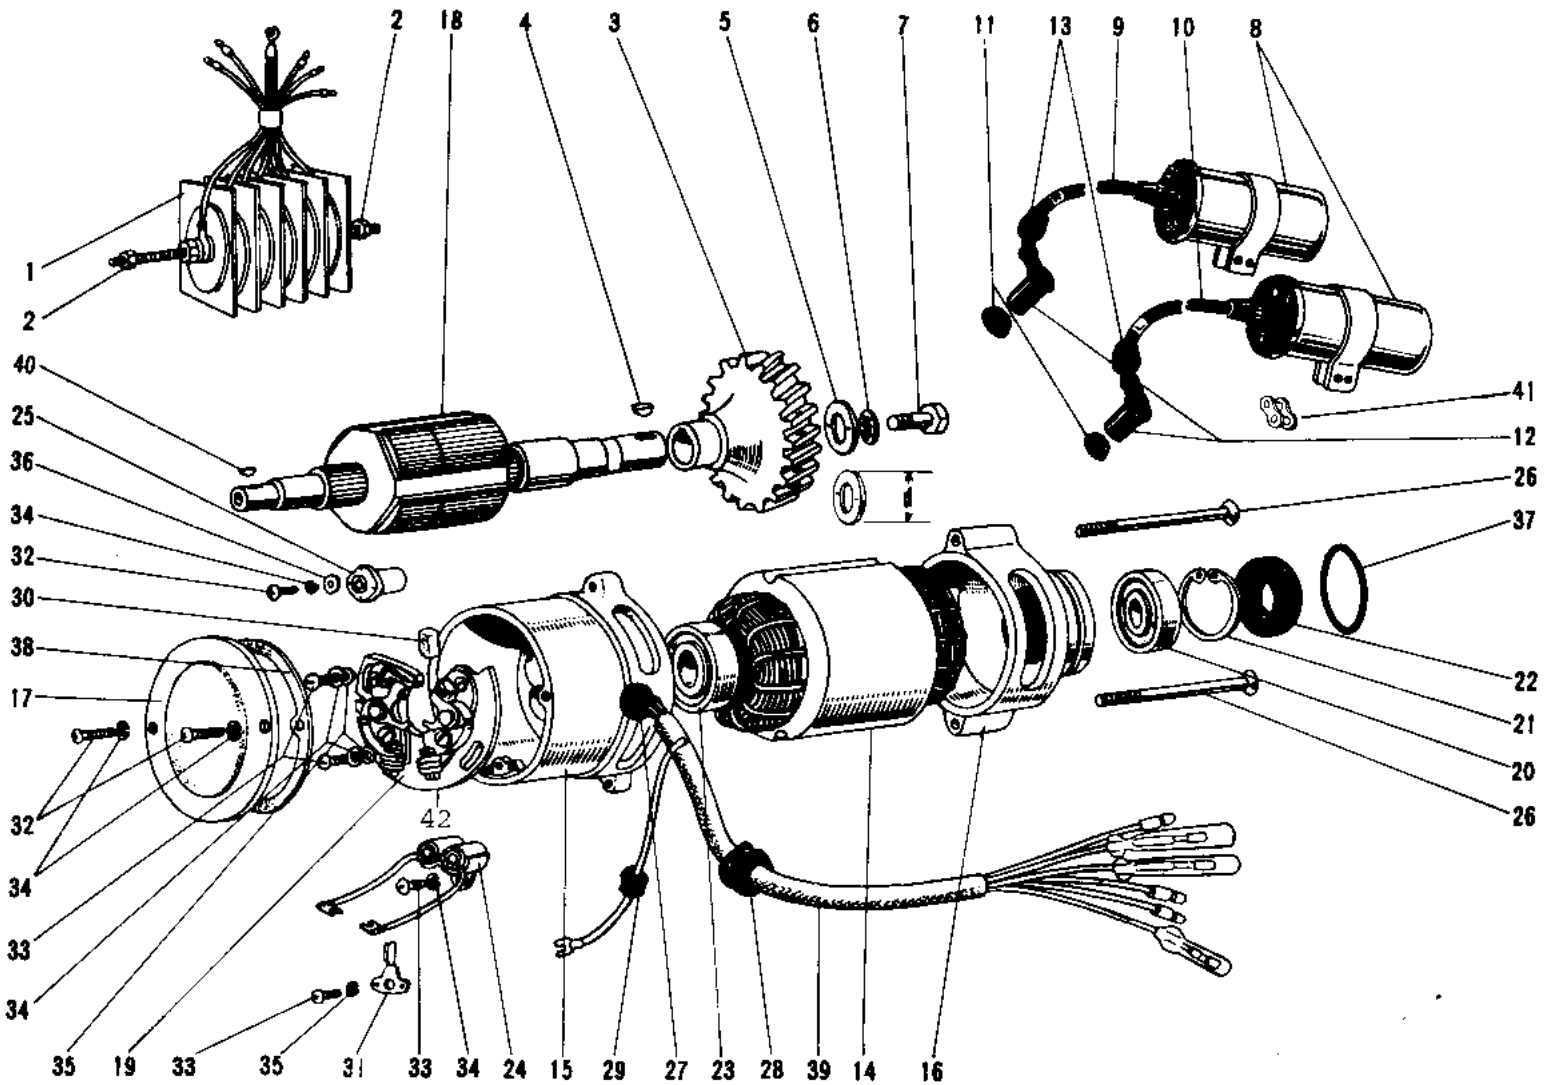

# 1969 Avenger PARTS DIAGRAM

IGNITION/GENERATOR A1

## IGNITION/GENERATOR A1

ITEM NAME	PART NUMBER	QUANTITY
RECTIFIER (Ref # 1)	21061-005	1
NUT 6MM (Ref # 2)	312B0600	2
GEAR DYNAMO (Ref # 3)	21069-006	1
WOODRUFF KEY (Ref # 4)	510A3100	1
WASHER PLAIN 8MM (Ref # 5)	92022-079	1
WASHER LOCK 8MM (Ref # 6)	463H0800	1
BOLT,8X20 (Ref # 7)	115G0820	1
COIL IGNITION (Ref # 8)	21121-015	2
CORD HIGH TENSION R.H (Ref # 9)	21133-007	1
CORD HIGH TENSION L.H (Ref # 10)	21133-008	1
GROMMET PLUG CAP A (Ref # 11)	21131-002	2
CAP-SPARK PLUG (Ref # 12)	21130-016	2
GROMMET (Ref # 13)	92071-517	2
ALTERNATOR EN04 (Ref # 14~40,)	21001-003	1
STATOR (Ref # 14)	21003-002	1
UNAVAILABLE IN PRICE BOOK (Ref # 15)	21004-001	1
UNAVAILABLE IN PRICE BOOK (Ref # 16)	21005-001	1
COVER CONTACT BREAKER (Ref # 17)	21006-002	1
ROTOR (Ref # 18)	21007-003	1
BREAKER ASSY CONTACT (Ref # 19)	21008-007	1
BEARING BALL #6202 (Ref # 20)	21009-001	1
CIRCLIP 35MM (Ref # 21)	21010-002	1
OIL SEAL SC19355.5 (Ref # 22)	21011-001	1
BEARING BALL #6201ZZ (Ref # 23)	21009-002	1
CONDENSER (Ref # 24)	21013-007	1
CAM (Ref # 25)	21014-002	1
SCREW CNTSNK HD 6X98 (Ref # 26)	21015-004	2
GROMMET WIRING HARN A (Ref # 27)	21017-001	1
GROMMET WIRING HARN B (Ref # 28)	21017-003	1

# 1969 Avenger PARTS LIST

## IGNITION/GENERATOR A1

ITEM NAME	PART NUMBER	QUANTITY
GROMMET WIRING HARN C (Ref # 29)	21017-005	1
FELT OIL (Ref # 30)	21019-005	1
POINTER IGN TIMING (Ref # 31)	21020-001	1
SCREW PAN HEAD 4X10 (Ref # 32)	220B0410	3
SCREW PAN HEAD 4X6 (Ref # 33)	21022-010	(4
SCREW PAN HEAD 4X6 (Ref # 33)	220B0406	4
WASHER SPRING 4MM (Ref # 34)	461F0400	6
WASHER PLAIN 4MM (Ref # 35)	410B0400	3
WASHER PLAIN 6MM (Ref # 36)	410B0600	1
"O" RING,46MM (Ref # 37)	21027-002	1
GASKET CNTCT BRK COV (Ref # 38)	21028-002	1
WIRING HARNESS DYNAMO (Ref # 39)	21029-004	1
WOODRUFF KEY CAM (Ref # 40)	21030-001	1
UNAVAILABLE IN PRICE BOOK (Ref # 41)	92026-051	4
PLATE,CONTACT BREAKER (Ref # 42)	21156-013	1