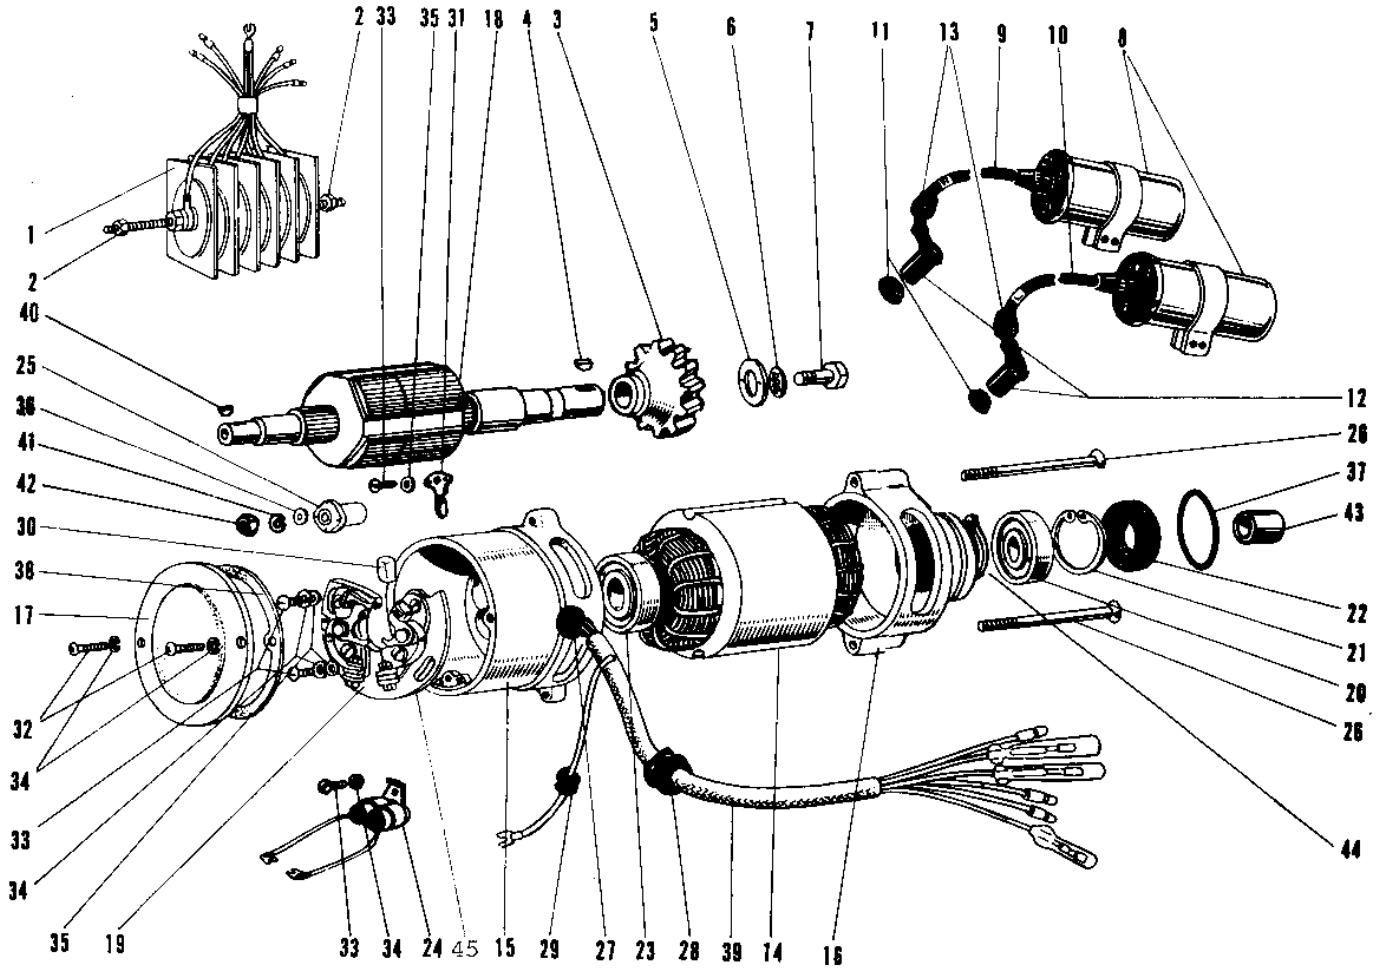

# 1967 A1SS PARTS DIAGRAM

IGNITION/GENERATOR A1/A7

# 1967 A1SS PARTS LIST

## IGNITION/GENERATOR A1/A7

ITEM NAME	PART NUMBER	QUANTITY
RECTIFIER (Ref # 1)	21061-005	1
NUT 6MM (Ref # 2)	312B0600	2
GEAR DYNAMO (Ref # 3)	21069-002	1
WOODRUFF KEY (Ref # 4)	510A3100	1
WASHER PLAIN 8MM (Ref # 5)	92022-079	1
WASHER LOCK 8MM (Ref # 6)	463H0800	1
BOLT,8X20 (Ref # 7)	115G0820	1
COIL IGNITION (Ref # 8)	21121-015	2
CORD HIGH TENSION R.H (Ref # 9)	21133-007	1
CORD HIGH TENSION L.H (Ref # 10)	21133-008	1
GROMMET PLUG CAP A (Ref # 11)	21131-002	2
CAP-SPARK PLUG (Ref # 12)	21130-016	2
GROMMET (Ref # 13)	92071-517	2
DYNAMO EN-11 (Ref # 14~45)	21001-009	1
STATOR (Ref # 14)	21003-003	1
UNAVAILABLE IN PRICE BOOK (Ref # 15)	21004-002	1
UNAVAILABLE IN PRICE BOOK (Ref # 16)	21005-002	1
COVER CONTACT BREAKER (Ref # 17)	21006-002	1
ROTOR (Ref # 18)	21007-004	1
CONTACT BREAKER ASSY (Ref # 19)	21008-008	1
BEARING BALL #6202 (Ref # 20)	21009-001	1
CIRCLIP 35MM (Ref # 21)	21010-002	1
OIL SEAL SB22357 (Ref # 22)	21011-002	1
BEARING BALL #6201ZZ (Ref # 23)	21009-002	1
CONDENSER (Ref # 24)	21013-008	1
CAM (Ref # 25)	21014-003	1
SCREW CNTSNK HD 6X80 (Ref # 26)	21015-002	2
GROMMET WIRING HARN A (Ref # 27)	21017-001	1
GROMMET WIRING HARN B (Ref # 28)	21017-003	1

## IGNITION/GENERATOR A1/A7

ITEM NAME	PART NUMBER	QUANTITY
GROMMET WIRING HARN C (Ref # 29)	21017-005	1
FELT OIL (Ref # 30)	21019-005	1
POINTER IGN TIMING (Ref # 31)	21020-001	1
SCREW PAN HEAD 4X10 (Ref # 32)	220B0410	2
SCREW PAN HEAD 4X6 (Ref # 33)	21022-010	(4
SCREW PAN HEAD 4X6 (Ref # 33)	220B0406	4
WASHER SPRING 4MM (Ref # 34)	461F0400	5
WASHER PLAIN 4MM (Ref # 35)	410B0400	3
WASHER PLAIN 6MM (Ref # 36)	410B0600	1
"O" RING,46MM (Ref # 37)	21027-002	1
GASKET CNTCT BRK COV (Ref # 38)	21028-002	1
WIRING HARNESS DYNAMO (Ref # 39)	21029-004	1
WOODRUFF KEY CAM (Ref # 40)	21030-002	1
WASHER SPRING 8MM (Ref # 41)	461F0800	1
NUT 8MM (Ref # 42)	21032-001	1
COLLER DYNAMO GEAR (Ref # 43)	21033-001	1
WASHER WAVE 19MM (Ref # 44)	21034-001	1