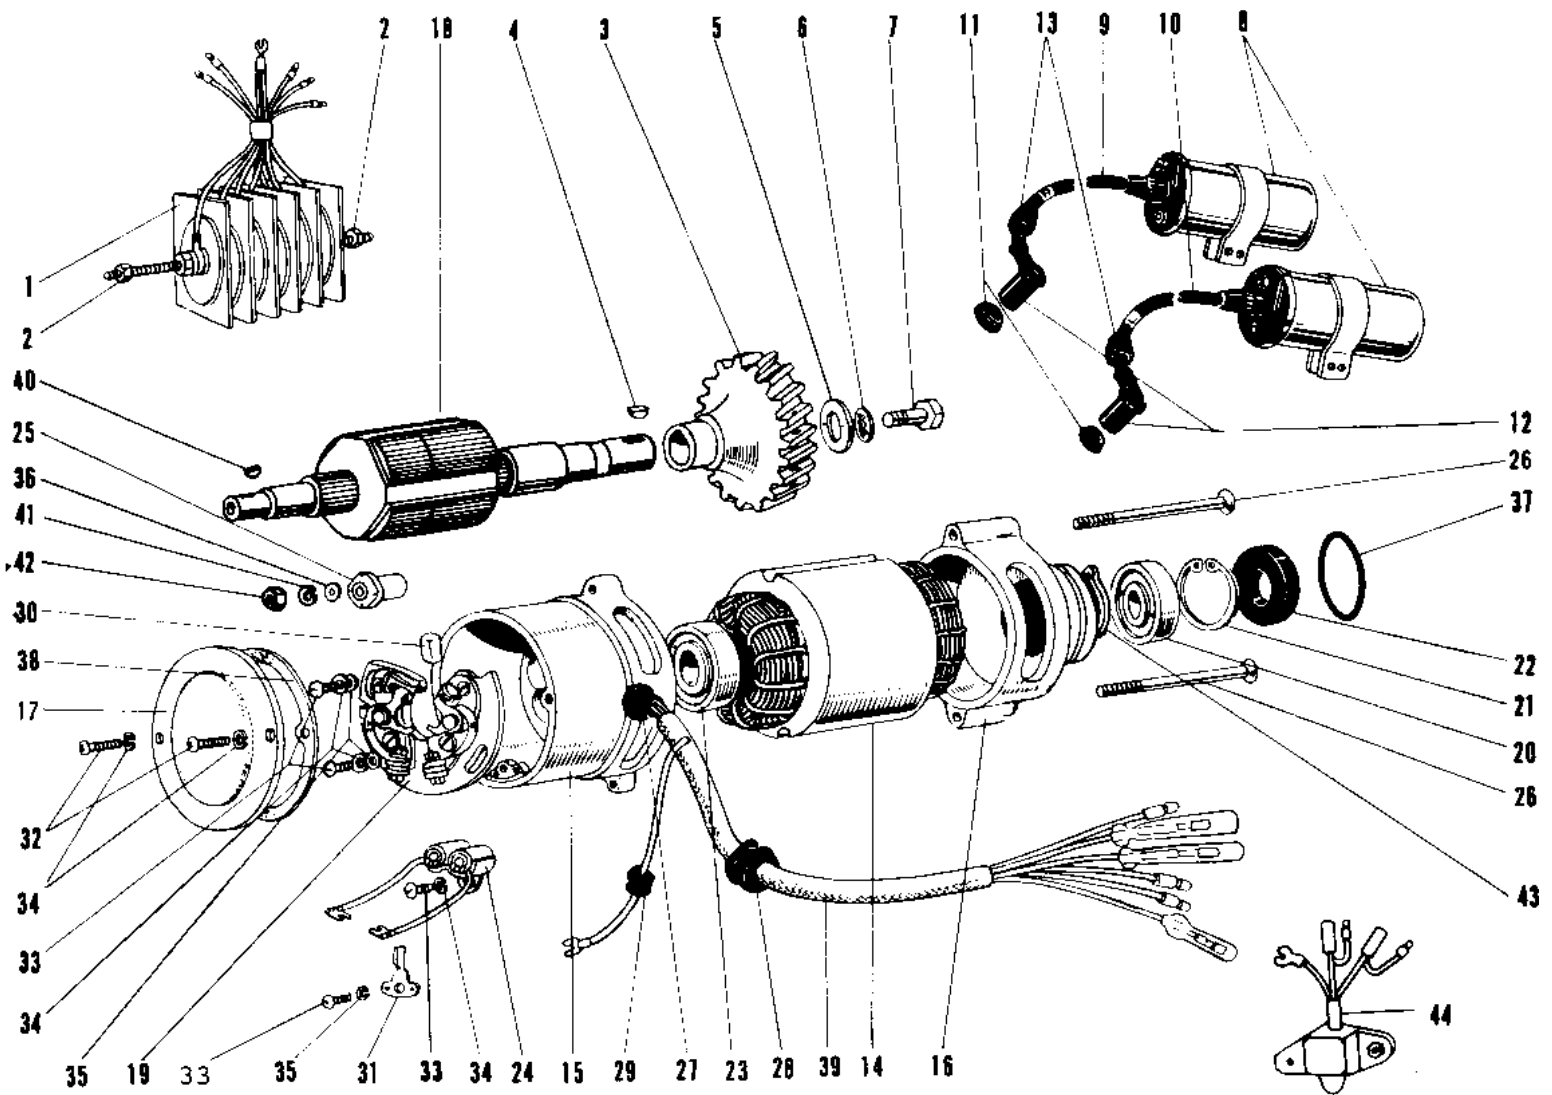

1971 A1-B PARTS DIAGRAM

IGNITION/GENERATOR A1/A1SS/A7/A7SS

1971 A1-B PARTS LIST

IGNITION/GENERATOR A1/A1SS/A7/A7SS

ITEM NAME	PART NUMBER	QUANTITY
RECTIFIER (Ref # 1)	21061-005	1
NUT 6MM (Ref # 2)	312B0600	2
GEAR DYNAMO (Ref # 3)	21069-006	1
WOODRUFF KEY (Ref # 4)	510A3100	1
WASHER PLAIN 8MM (Ref # 5)	92022-079	1
WASHER LOCK 8MM (Ref # 6)	463H0800	1
BOLT,8X20 (Ref # 7)	115G0820	1
COIL IGNITION (Ref # 8)	21121-015	2
CORD HIGH TENSION R.H (Ref # 9)	21133-007	1
CORD HIGH TENSION L.H (Ref # 10)	21133-008	1
GROMMET PLUG CAP A (Ref # 11)	21131-002	2
GROMMET-PLUG CAP,A (Ref # 11)	21131-004	2
CAP-SPARK PLUG (Ref # 12)	21130-016	2
CAP-SPARK PLUG (Ref # 12)	21130-016	2
GROMMET (Ref # 13)	92071-517	2
GROMMET,SPARK PLG CAP (Ref # 13)	21132-005	2
DYNAMO EN-08 (Ref # 14~44)	21001-010	1
STATOR (Ref # 14)	21003-008	1
UNAVAILABLE IN PRICE BOOK (Ref # 15)	21004-006	1
UNAVAILABLE IN PRICE BOOK (Ref # 16)	21005-002	1
COVER CONTACT BREAKER (Ref # 17)	21006-002	1
ROTOR (Ref # 18)	21007-010	1
BREAKER ASSY CONTACT (Ref # 19)	21008-011	1
BEARING BALL #6202 (Ref # 20)	21009-001	1
CIRCLIP 35MM (Ref # 21)	21010-002	1
OIL SEAL SB22357 (Ref # 22)	21011-002	1
BEARING BALL #6201ZZ (Ref # 23)	21009-002	1
CONDENSER (Ref # 24)	21013-007	1
CAM (Ref # 25)	21014-006	1