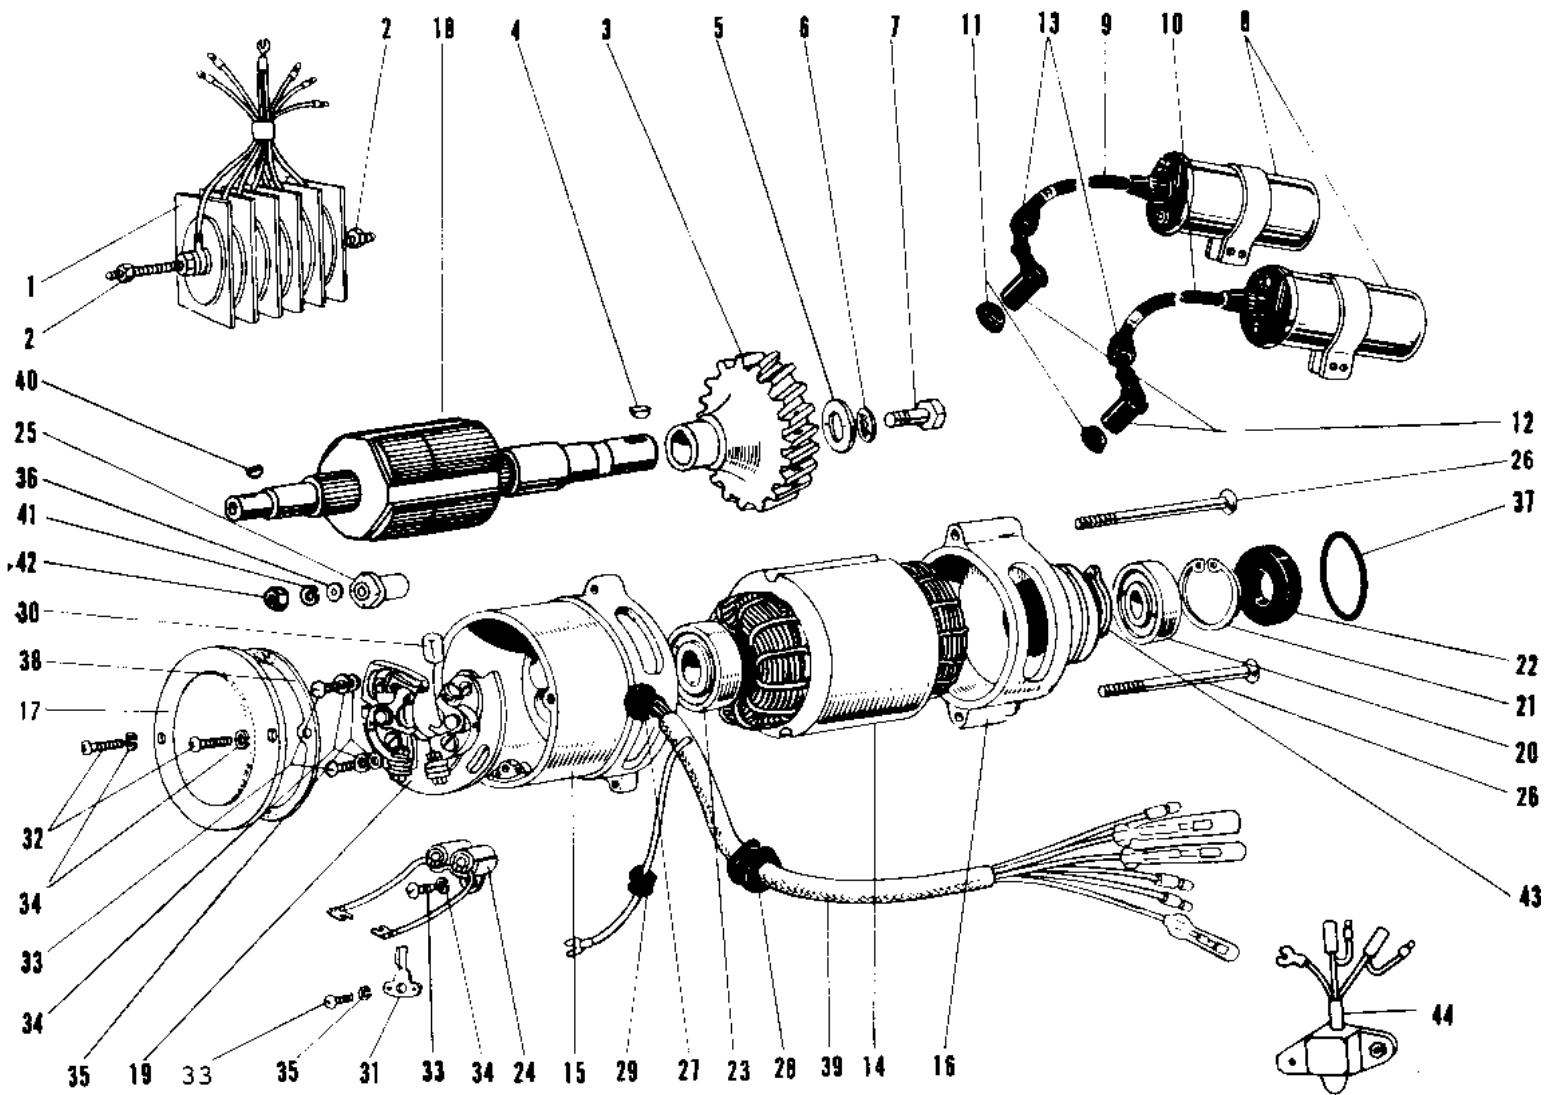

1968 A1SS PARTS DIAGRAM

IGNITION/GENERATOR A1/A1SS/A7/A7SS

1968 A1SS PARTS LIST

IGNITION/GENERATOR A1/A1SS/A7/A7SS

ITEM NAME	PART NUMBER	QUANTITY
RECTIFIER (Ref # 1)	21061-005	1
NUT 6MM (Ref # 2)	312B0600	2
GEAR DYNAMO (Ref # 3)	21069-006	1
WOODRUFF KEY (Ref # 4)	510A3100	1
WASHER PLAIN 8MM (Ref # 5)	92022-079	1
WASHER LOCK 8MM (Ref # 6)	463H0800	1
BOLT,8X20 (Ref # 7)	115G0820	1
COIL IGNITION (Ref # 8)	21121-015	2
CORD HIGH TENSION R.H (Ref # 9)	21133-007	1
CORD HIGH TENSION L.H (Ref # 10)	21133-008	1
GROMMET PLUG CAP A (Ref # 11)	21131-002	2
GROMMET-PLUG CAP,A (Ref # 11)	21131-004	2
CAP-SPARK PLUG (Ref # 12)	21130-016	2
CAP-SPARK PLUG (Ref # 12)	21130-016	2
GROMMET (Ref # 13)	92071-517	2
GROMMET,SPARK PLG CAP (Ref # 13)	21132-005	2
DYNAMO EN-08 (Ref # 14~44)	21001-010	1
STATOR (Ref # 14)	21003-008	1
UNAVAILABLE IN PRICE BOOK (Ref # 15)	21004-006	1
UNAVAILABLE IN PRICE BOOK (Ref # 16)	21005-002	1
COVER CONTACT BREAKER (Ref # 17)	21006-002	1
ROTOR (Ref # 18)	21007-010	1
BREAKER ASSY CONTACT (Ref # 19)	21008-011	1
BEARING BALL #6202 (Ref # 20)	21009-001	1
CIRCLIP 35MM (Ref # 21)	21010-002	1
OIL SEAL SB22357 (Ref # 22)	21011-002	1
BEARING BALL #6201ZZ (Ref # 23)	21009-002	1
CONDENSER (Ref # 24)	21013-007	1
CAM (Ref # 25)	21014-006	1