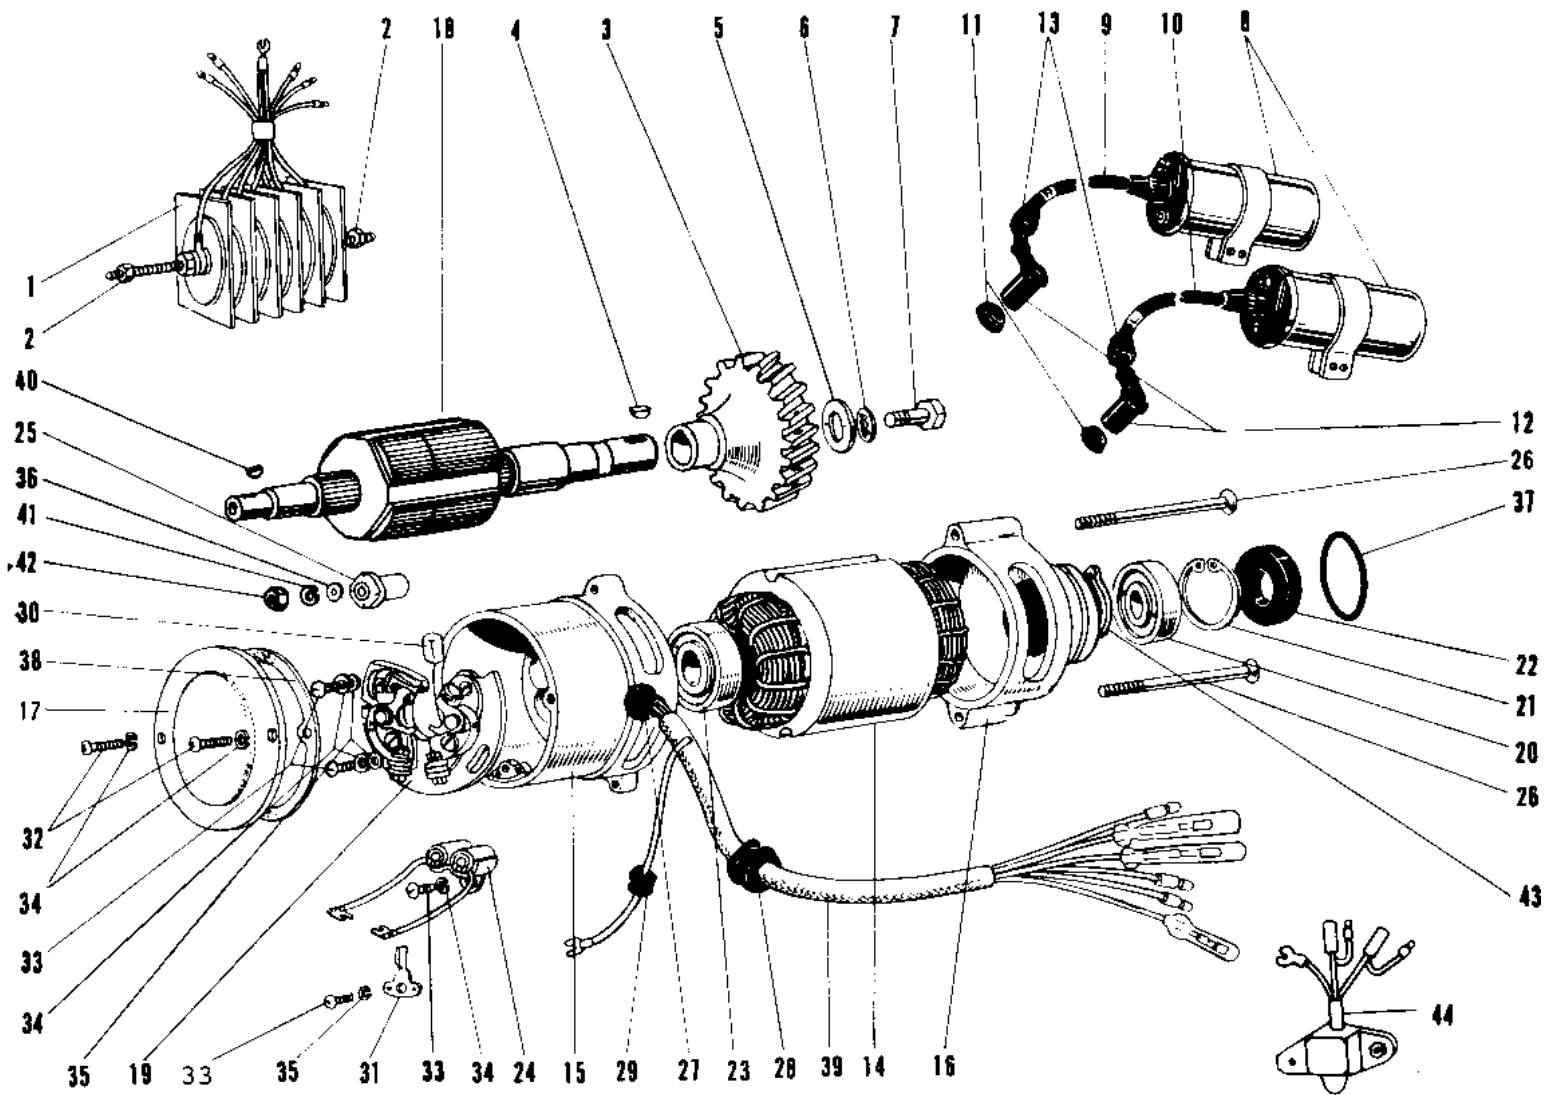

1969 Avenger PARTS DIAGRAM

IGNITION/GENERATOR A1/A1SS/A7/A7SS