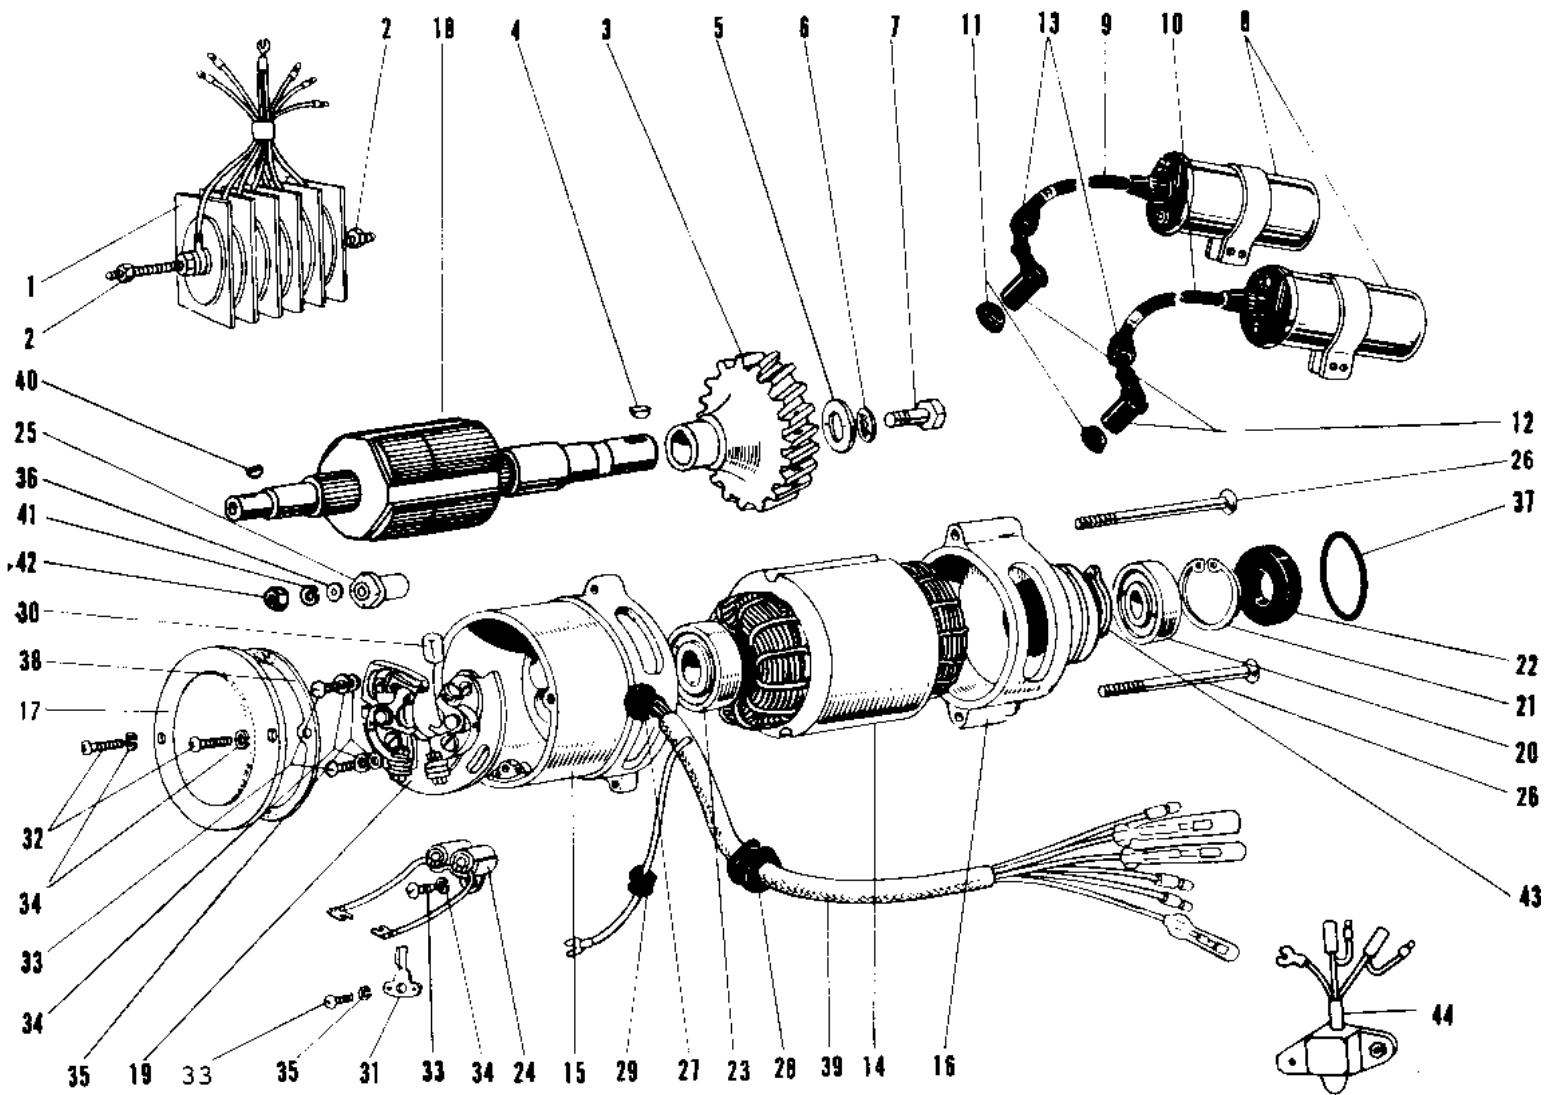

1970 Avenger PARTS DIAGRAM

IGNITION/GENERATOR A1/A1SS/A7/A7SS