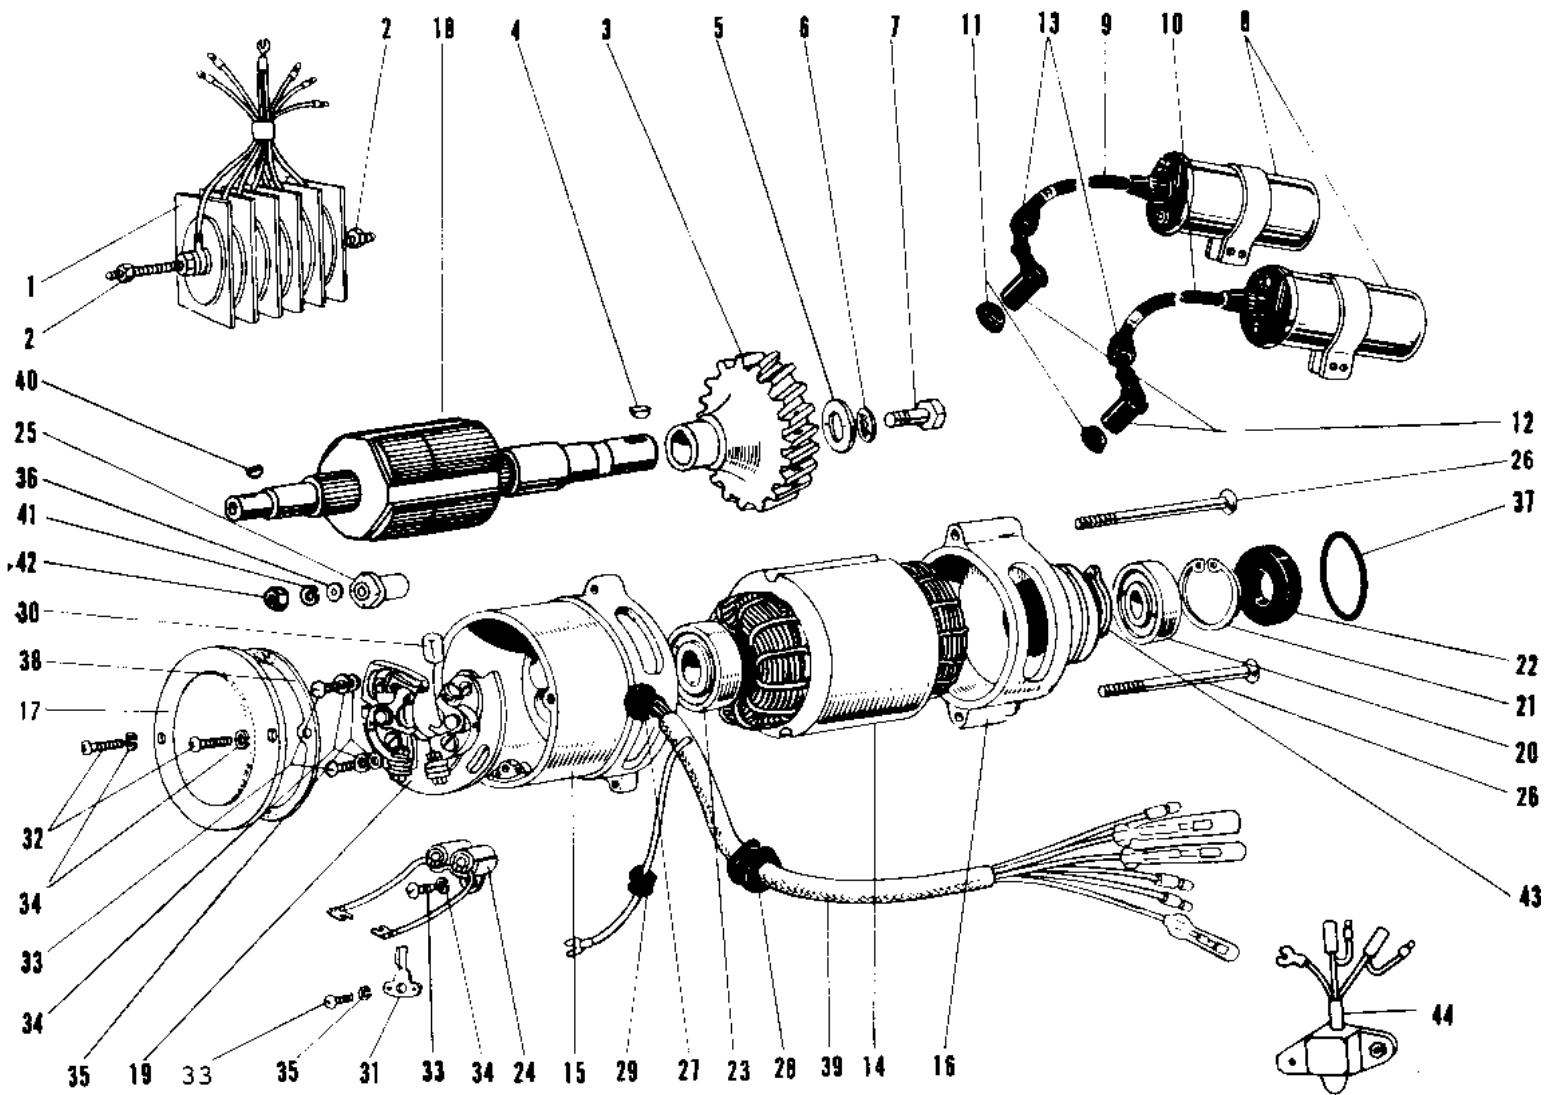

1971 Avenger PARTS DIAGRAM

IGNITION/GENERATOR A1/A1SS/A7/A7SS