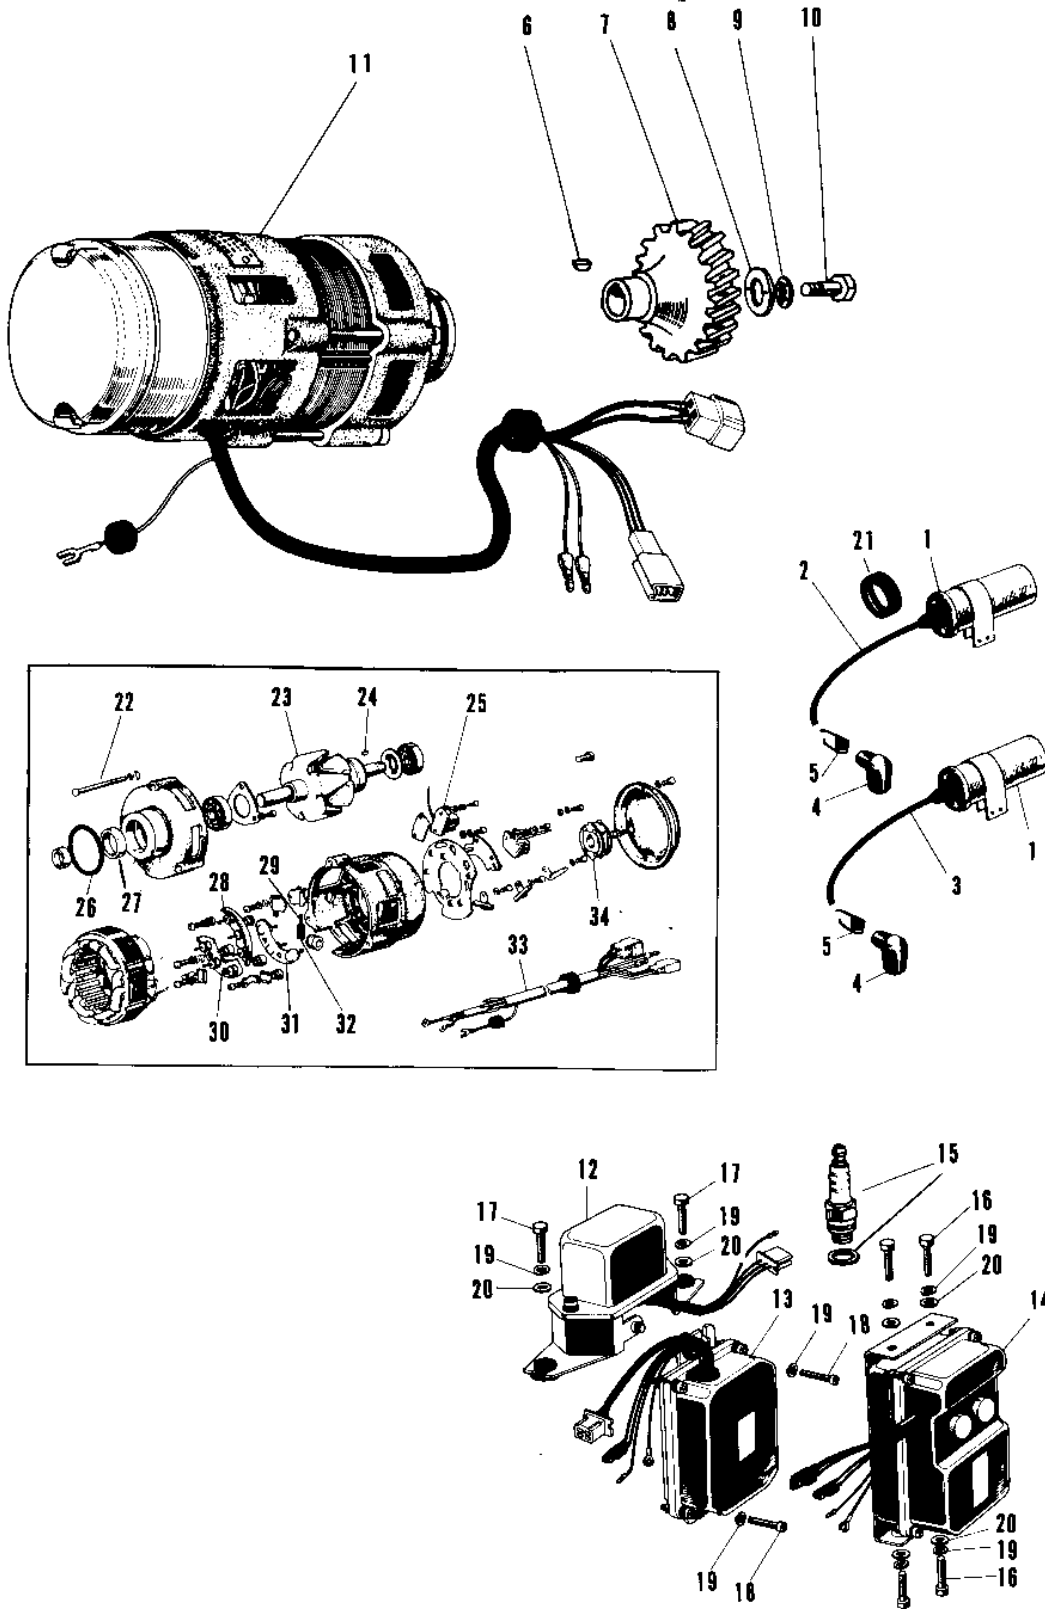

1967 Avenger PARTS DIAGRAM

IGNITION CDI

1967 Avenger PARTS LIST

IGNITION CDI

ITEM NAME	PART NUMBER	QUANTITY
COIL IGNITION (Ref # 1)	21121-031	2
CORD HIGH TENSION R.H (Ref # 2)	21133-007	1
CORD HIGH TENSION L.H (Ref # 3)	21133-008	1
CAP SPARK PLUG (Ref # 4)	21130-009	2
SPRING-SPARK PLUG CAP (Ref # 5)	92101-001	2
WOODRUFF KEY (Ref # 6)	510A3100	1
GEAR DYNAMO (Ref # 7)	21069-006	1
WASHER PLAIN 8MM (Ref # 8)	92022-079	1
WASHER LOCK 8MM (Ref # 9)	463H0800	1
BOLT,8X20 (Ref # 10)	115G0820	1
DYNAMO (Ref # 11)	21001-015	1
UNAVAILABLE IN PRICE BOOK (Ref # 12)	21072-005	1
IGNITION UNIT A (Ref # 13)	21119-005	1
IGNITION UNIT B (Ref # 14)	21120-001	1
UNAVAILABLE IN PRICE BOOK (Ref # 15)	92070-016	2
BOLT-UPSET,6X16 (Ref # 16)	112G0616	4
BOLT-UPSET (Ref # 17)	112G0618	2
SCREW PAN HEAD 6X12 (Ref # 18)	220B0612	4
WASHER SPRING 6MM (Ref # 19)	461F0600	8
WASHER PLAIN 6MM (Ref # 20)	410B0600	8
UNAVAILABLE IN PRICE BOOK (Ref # 21)	92073-009	1
SCREW-PAN-CROS (Ref # 22)	220B0570	3
ROTOR (Ref # 23)	21007-013	1
WOODRUFF KEY (Ref # 24)	92038-012	1
PICK UP (Ref # 25)	21152-002	1
"0" RING (Ref # 26)	92055-032	1
OIL SEAL SC20307 (Ref # 27)	92050-031	1
RECTIFIER A (Ref # 28)	21151-001	1
SPRING CARBON BRUSH (Ref # 29)	21089-006	2

1967 Avenger PARTS LIST

IGNITION CDI

ITEM NAME	PART NUMBER	QUANTITY
RECTIFIER C (Ref # 30)	21151-003	1
RECTIFIER B (Ref # 31)	21151-002	1
BRUSH CARBON (Ref # 32)	21088-010	2
WIRING HARNESS (Ref # 33)	21029-010	1
ROTOR S.G. (Ref # 34)	21007-014	1