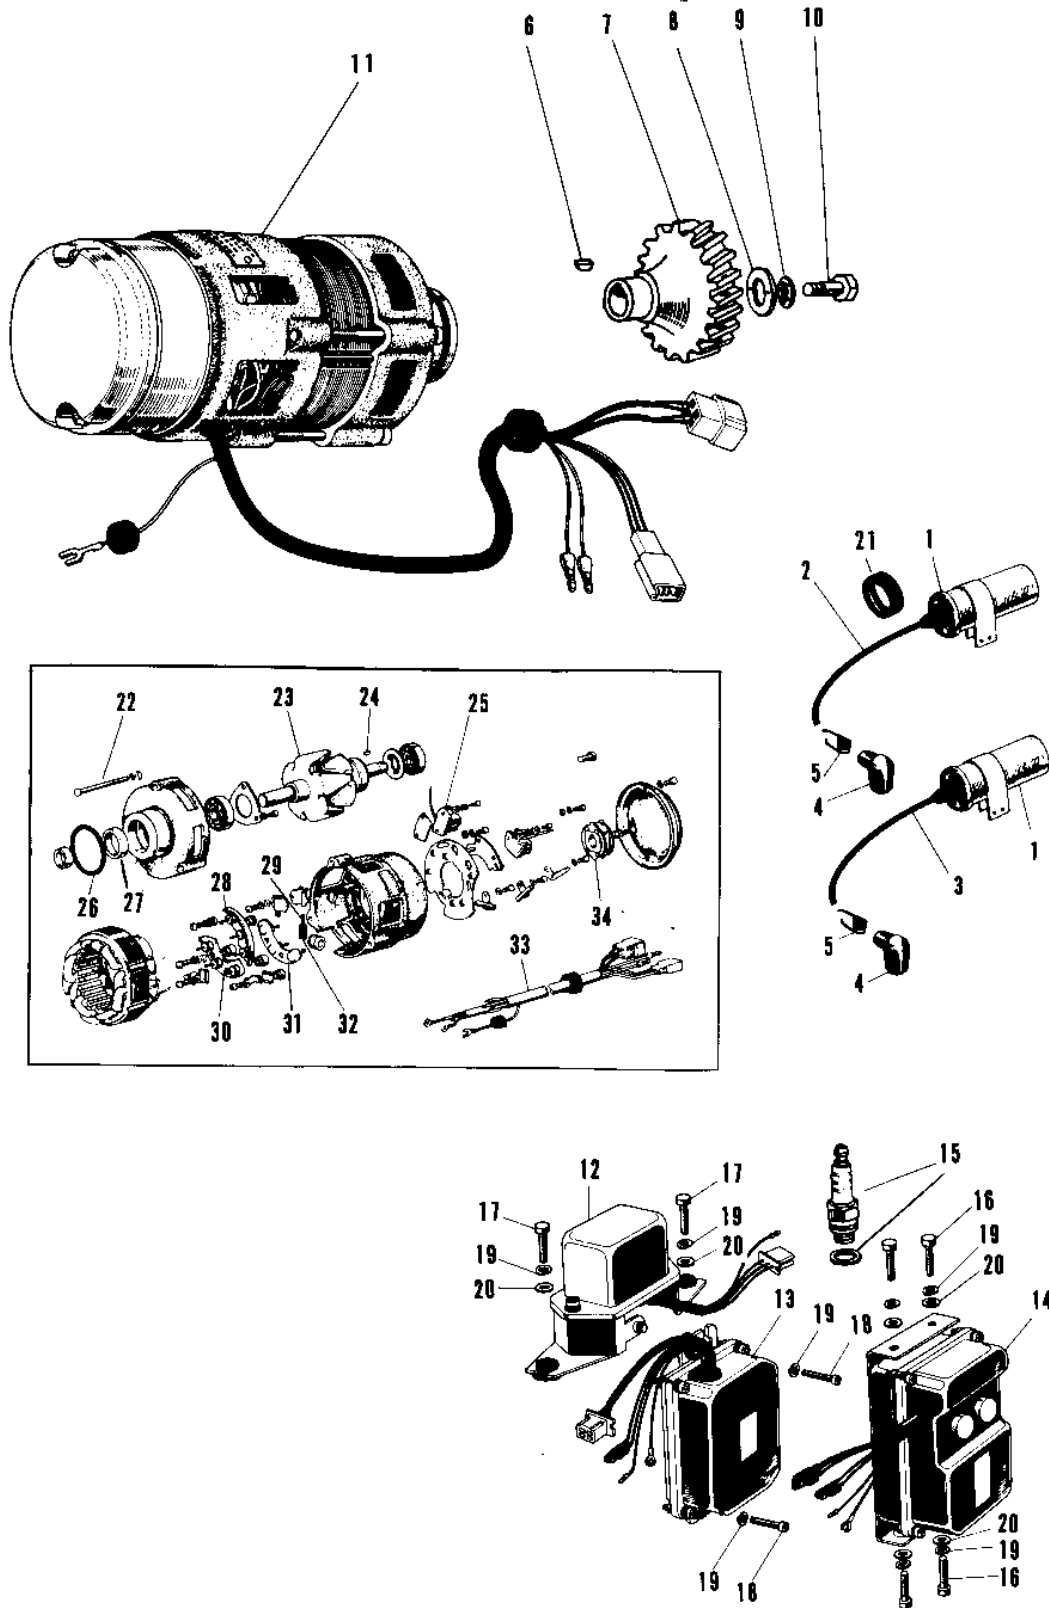

# 1967 Avenger PARTS DIAGRAM

IGNITION CDI

## IGNITION CDI

ITEM NAME	PART NUMBER	QUANTITY
COIL IGNITION (Ref # 1)	21121-031	2
CORD HIGH TENSION R.H (Ref # 2)	21133-007	1
CORD HIGH TENSION L.H (Ref # 3)	21133-008	1
CAP SPARK PLUG (Ref # 4)	21130-009	2
SPRING-SPARK PLUG CAP (Ref # 5)	92101-001	2
WOODRUFF KEY (Ref # 6)	510A3100	1
GEAR DYNAMO (Ref # 7)	21069-006	1
WASHER PLAIN 8MM (Ref # 8)	92022-079	1
WASHER LOCK 8MM (Ref # 9)	463H0800	1
BOLT,8X20 (Ref # 10)	115G0820	1
DYNAMO (Ref # 11)	21001-015	1
UNAVAILABLE IN PRICE BOOK (Ref # 12)	21072-005	1
IGNITION UNIT A (Ref # 13)	21119-005	1
IGNITION UNIT B (Ref # 14)	21120-001	1
UNAVAILABLE IN PRICE BOOK (Ref # 15)	92070-016	2
BOLT-UPSET,6X16 (Ref # 16)	112G0616	4
BOLT-UPSET (Ref # 17)	112G0618	2
SCREW PAN HEAD 6X12 (Ref # 18)	220B0612	4
WASHER SPRING 6MM (Ref # 19)	461F0600	8
WASHER PLAIN 6MM (Ref # 20)	410B0600	8
UNAVAILABLE IN PRICE BOOK (Ref # 21)	92073-009	1
SCREW-PAN-CROS (Ref # 22)	220B0570	3
ROTOR (Ref # 23)	21007-013	1
WOODRUFF KEY (Ref # 24)	92038-012	1
PICK UP (Ref # 25)	21152-002	1
"0" RING (Ref # 26)	92055-032	1
OIL SEAL SC20307 (Ref # 27)	92050-031	1
RECTIFIER A (Ref # 28)	21151-001	1
SPRING CARBON BRUSH (Ref # 29)	21089-006	2

# 1967 Avenger PARTS LIST

## IGNITION CDI

ITEM NAME	PART NUMBER	QUANTITY
RECTIFIER C (Ref # 30)	21151-003	1
RECTIFIER B (Ref # 31)	21151-002	1
BRUSH CARBON (Ref # 32)	21088-010	2
WIRING HARNESS (Ref # 33)	21029-010	1
ROTOR S.G. (Ref # 34)	21007-014	1