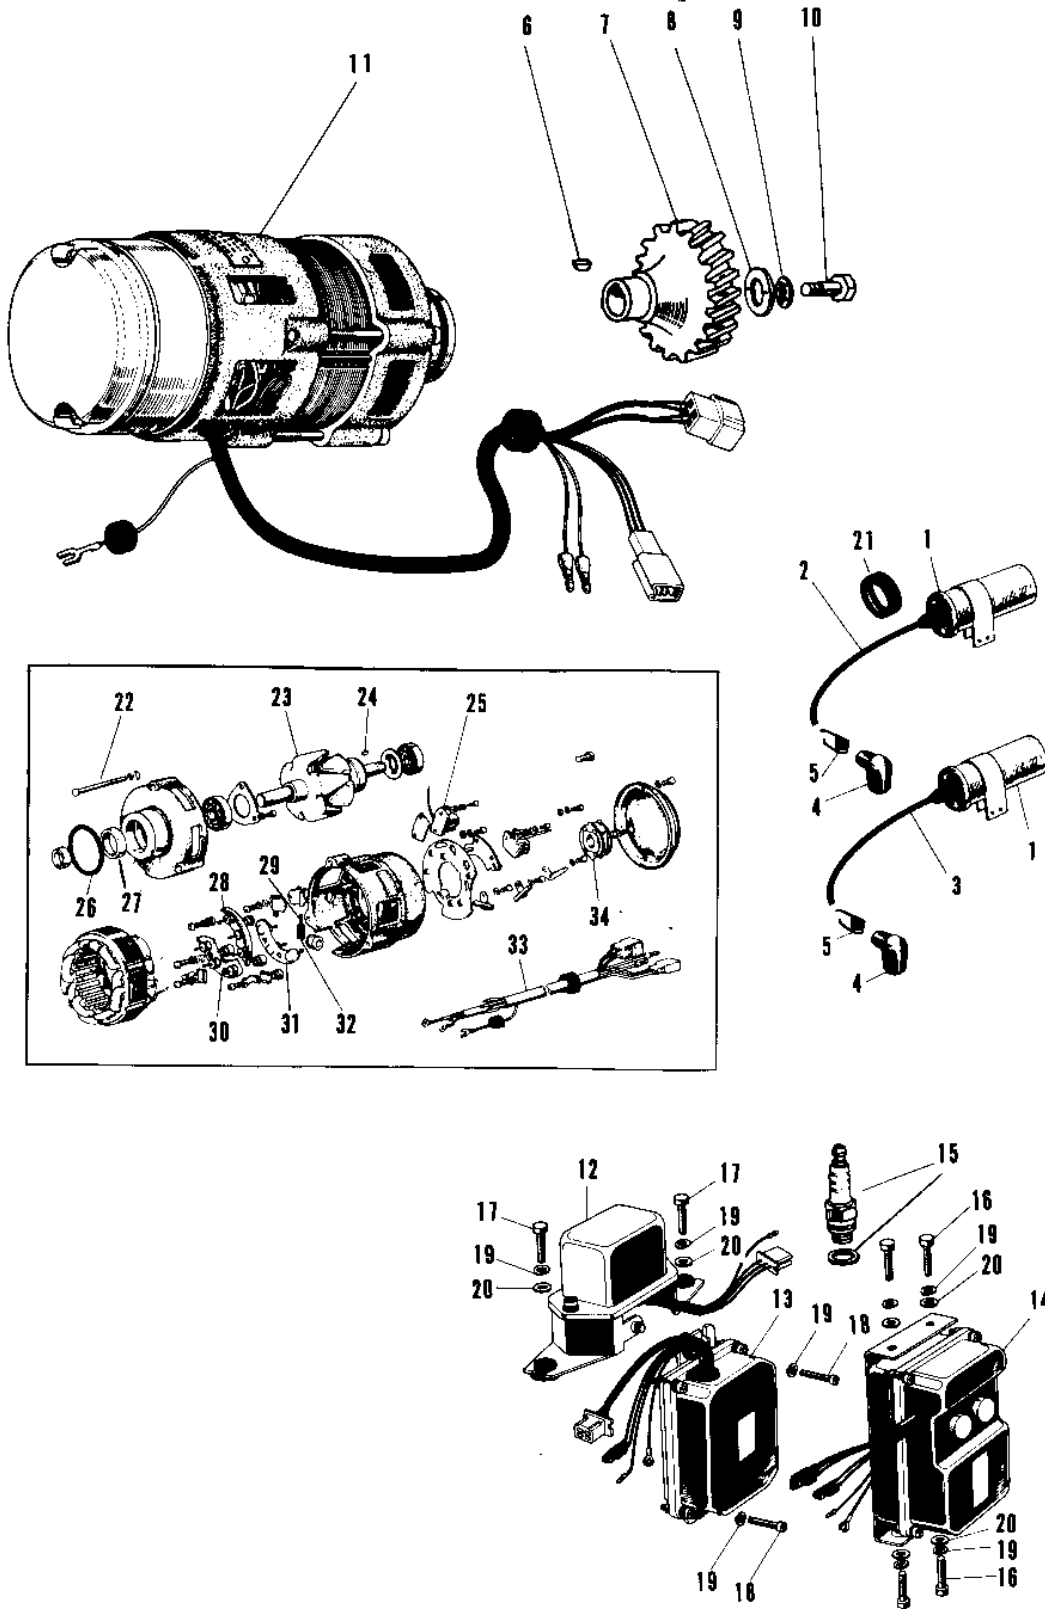

# 1971 Avenger PARTS DIAGRAM

IGNITION CDI

## IGNITION CDI

ITEM NAME	PART NUMBER	QUANTITY
COIL IGNITION (Ref # 1)	21121-031	2
CORD HIGH TENSION R.H (Ref # 2)	21133-007	1
CORD HIGH TENSION L.H (Ref # 3)	21133-008	1
CAP SPARK PLUG (Ref # 4)	21130-009	2
SPRING-SPARK PLUG CAP (Ref # 5)	92101-001	2
WOODRUFF KEY (Ref # 6)	510A3100	1
GEAR DYNAMO (Ref # 7)	21069-006	1
WASHER PLAIN 8MM (Ref # 8)	92022-079	1
WASHER LOCK 8MM (Ref # 9)	463H0800	1
BOLT,8X20 (Ref # 10)	115G0820	1
DYNAMO (Ref # 11)	21001-015	1
UNAVAILABLE IN PRICE BOOK (Ref # 12)	21072-005	1
IGNITION UNIT A (Ref # 13)	21119-005	1
IGNITION UNIT B (Ref # 14)	21120-001	1
UNAVAILABLE IN PRICE BOOK (Ref # 15)	92070-016	2
BOLT-UPSET,6X16 (Ref # 16)	112G0616	4
BOLT-UPSET (Ref # 17)	112G0618	2
SCREW PAN HEAD 6X12 (Ref # 18)	220B0612	4
WASHER SPRING 6MM (Ref # 19)	461F0600	8
WASHER PLAIN 6MM (Ref # 20)	410B0600	8
UNAVAILABLE IN PRICE BOOK (Ref # 21)	92073-009	1
SCREW-PAN-CROS (Ref # 22)	220B0570	3
ROTOR (Ref # 23)	21007-013	1
WOODRUFF KEY (Ref # 24)	92038-012	1
PICK UP (Ref # 25)	21152-002	1
"0" RING (Ref # 26)	92055-032	1
OIL SEAL SC20307 (Ref # 27)	92050-031	1
RECTIFIER A (Ref # 28)	21151-001	1
SPRING CARBON BRUSH (Ref # 29)	21089-006	2

# 1971 Avenger PARTS LIST

## IGNITION CDI

ITEM NAME	PART NUMBER	QUANTITY
RECTIFIER C (Ref # 30)	21151-003	1
RECTIFIER B (Ref # 31)	21151-002	1
BRUSH CARBON (Ref # 32)	21088-010	2
WIRING HARNESS (Ref # 33)	21029-010	1
ROTOR S.G. (Ref # 34)	21007-014	1