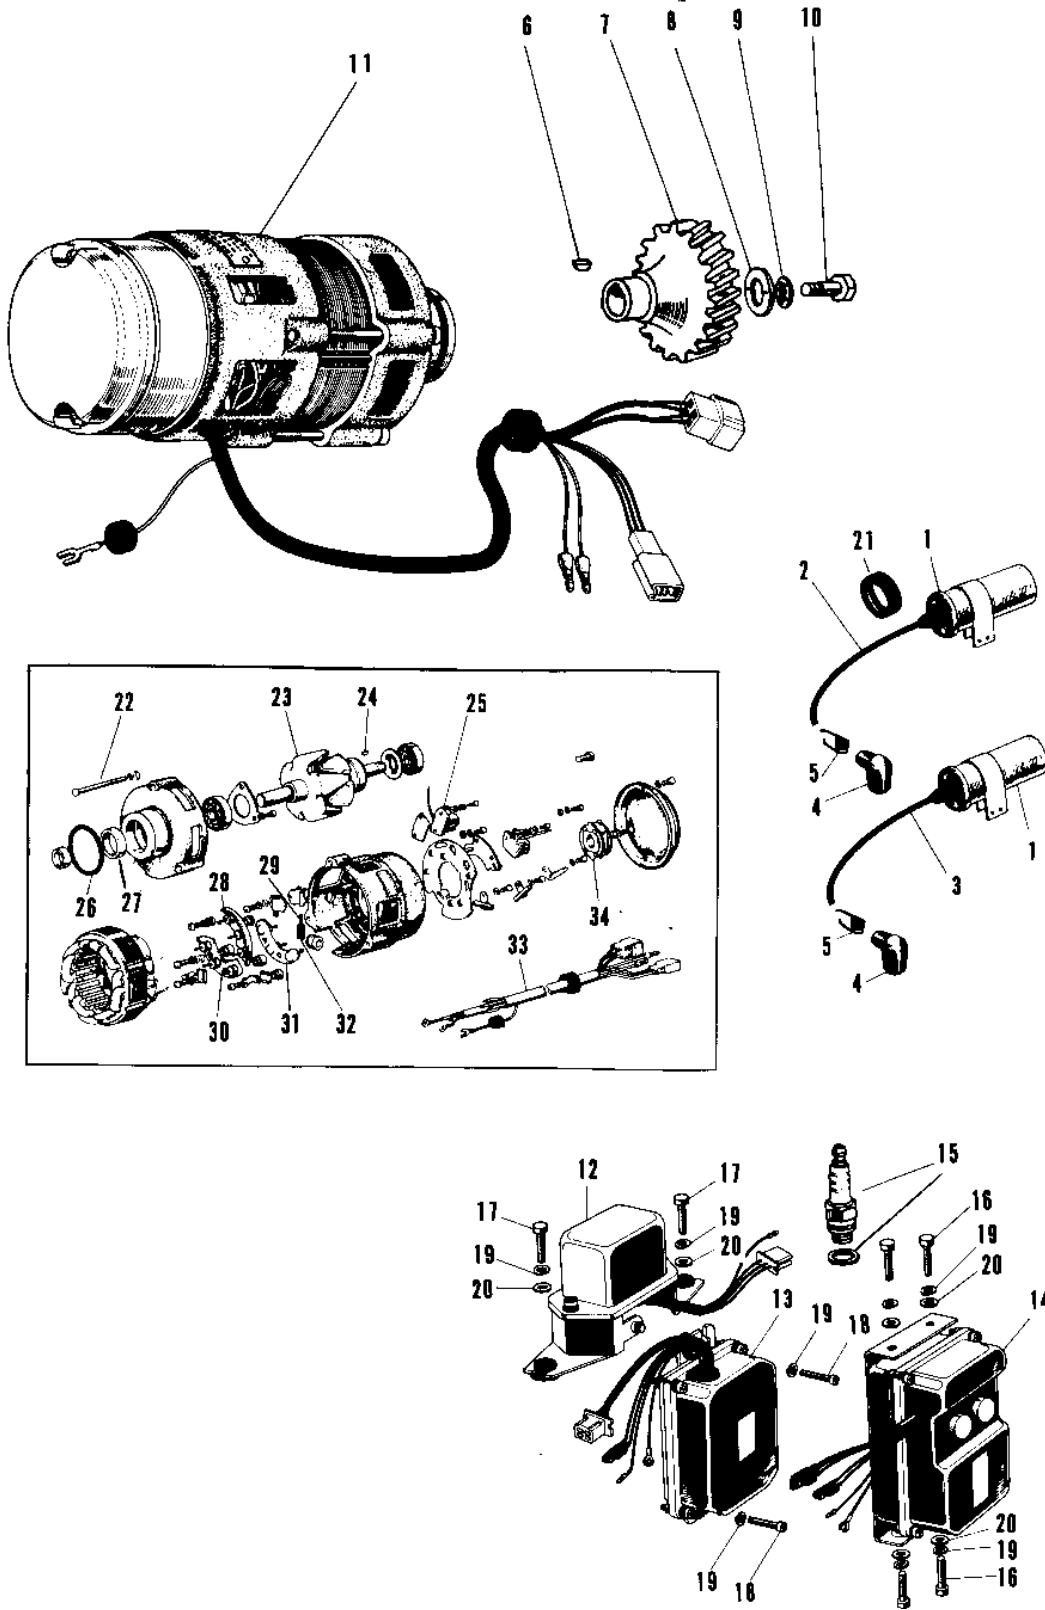

1969 Avenger SS PARTS DIAGRAM

IGNITION CDI

1969 Avenger SS PARTS LIST

IGNITION CDI

ITEM NAME	PART NUMBER	QUANTITY
COIL IGNITION (Ref # 1)	21121-031	2
CORD HIGH TENSION R.H (Ref # 2)	21133-007	1
CORD HIGH TENSION L.H (Ref # 3)	21133-008	1
CAP SPARK PLUG (Ref # 4)	21130-009	2
SPRING-SPARK PLUG CAP (Ref # 5)	92101-001	2
WOODRUFF KEY (Ref # 6)	510A3100	1
GEAR DYNAMO (Ref # 7)	21069-006	1
WASHER PLAIN 8MM (Ref # 8)	92022-079	1
WASHER LOCK 8MM (Ref # 9)	463H0800	1
BOLT,8X20 (Ref # 10)	115G0820	1
DYNAMO (Ref # 11)	21001-015	1
UNAVAILABLE IN PRICE BOOK (Ref # 12)	21072-005	1
IGNITION UNIT A (Ref # 13)	21119-005	1
IGNITION UNIT B (Ref # 14)	21120-001	1
UNAVAILABLE IN PRICE BOOK (Ref # 15)	92070-016	2
BOLT-UPSET,6X16 (Ref # 16)	112G0616	4
BOLT-UPSET (Ref # 17)	112G0618	2
SCREW PAN HEAD 6X12 (Ref # 18)	220B0612	4
WASHER SPRING 6MM (Ref # 19)	461F0600	8
WASHER PLAIN 6MM (Ref # 20)	410B0600	8
UNAVAILABLE IN PRICE BOOK (Ref # 21)	92073-009	1
SCREW-PAN-CROS (Ref # 22)	220B0570	3
ROTOR (Ref # 23)	21007-013	1
WOODRUFF KEY (Ref # 24)	92038-012	1
PICK UP (Ref # 25)	21152-002	1
"0" RING (Ref # 26)	92055-032	1
OIL SEAL SC20307 (Ref # 27)	92050-031	1
RECTIFIER A (Ref # 28)	21151-001	1
SPRING CARBON BRUSH (Ref # 29)	21089-006	2

1969 Avenger SS PARTS LIST

IGNITION CDI

ITEM NAME	PART NUMBER	QUANTITY
RECTIFIER C (Ref # 30)	21151-003	1
RECTIFIER B (Ref # 31)	21151-002	1
BRUSH CARBON (Ref # 32)	21088-010	2
WIRING HARNESS (Ref # 33)	21029-010	1
ROTOR S.G. (Ref # 34)	21007-014	1