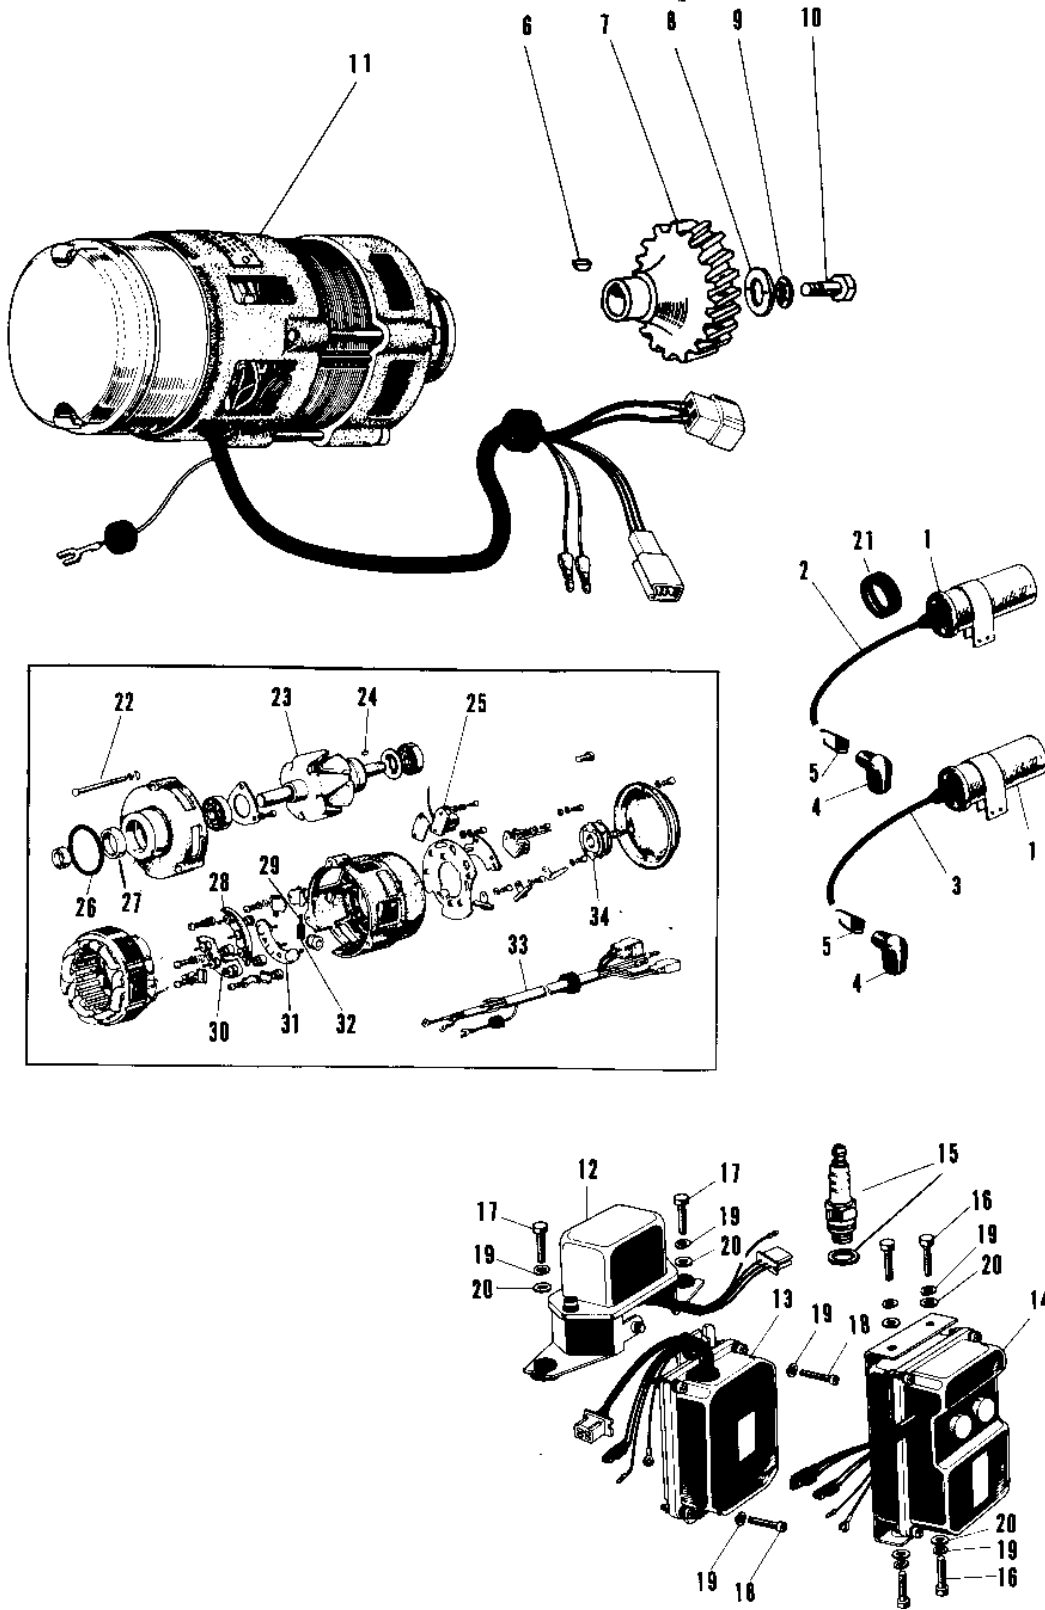

1967 Avenger SS PARTS DIAGRAM

IGNITION CDI

1967 Avenger SS PARTS LIST

IGNITION CDI

ITEM NAME	PART NUMBER	QUANTITY
COIL IGNITION (Ref # 1)	21121-031	2
CORD HIGH TENSION R.H (Ref # 2)	21133-007	1
CORD HIGH TENSION L.H (Ref # 3)	21133-008	1
CAP SPARK PLUG (Ref # 4)	21130-009	2
SPRING-SPARK PLUG CAP (Ref # 5)	92101-001	2
WOODRUFF KEY (Ref # 6)	510A3100	1
GEAR DYNAMO (Ref # 7)	21069-006	1
WASHER PLAIN 8MM (Ref # 8)	92022-079	1
WASHER LOCK 8MM (Ref # 9)	463H0800	1
BOLT,8X20 (Ref # 10)	115G0820	1
DYNAMO (Ref # 11)	21001-015	1
UNAVAILABLE IN PRICE BOOK (Ref # 12)	21072-005	1
IGNITION UNIT A (Ref # 13)	21119-005	1
IGNITION UNIT B (Ref # 14)	21120-001	1
UNAVAILABLE IN PRICE BOOK (Ref # 15)	92070-016	2
BOLT-UPSET,6X16 (Ref # 16)	112G0616	4
BOLT-UPSET (Ref # 17)	112G0618	2
SCREW PAN HEAD 6X12 (Ref # 18)	220B0612	4
WASHER SPRING 6MM (Ref # 19)	461F0600	8
WASHER PLAIN 6MM (Ref # 20)	410B0600	8
UNAVAILABLE IN PRICE BOOK (Ref # 21)	92073-009	1
SCREW-PAN-CROS (Ref # 22)	220B0570	3
ROTOR (Ref # 23)	21007-013	1
WOODRUFF KEY (Ref # 24)	92038-012	1
PICK UP (Ref # 25)	21152-002	1
"0" RING (Ref # 26)	92055-032	1
OIL SEAL SC20307 (Ref # 27)	92050-031	1
RECTIFIER A (Ref # 28)	21151-001	1
SPRING CARBON BRUSH (Ref # 29)	21089-006	2

1967 Avenger SS PARTS LIST

IGNITION CDI

ITEM NAME	PART NUMBER	QUANTITY
RECTIFIER C (Ref # 30)	21151-003	1
RECTIFIER B (Ref # 31)	21151-002	1
BRUSH CARBON (Ref # 32)	21088-010	2
WIRING HARNESS (Ref # 33)	21029-010	1
ROTOR S.G. (Ref # 34)	21007-014	1