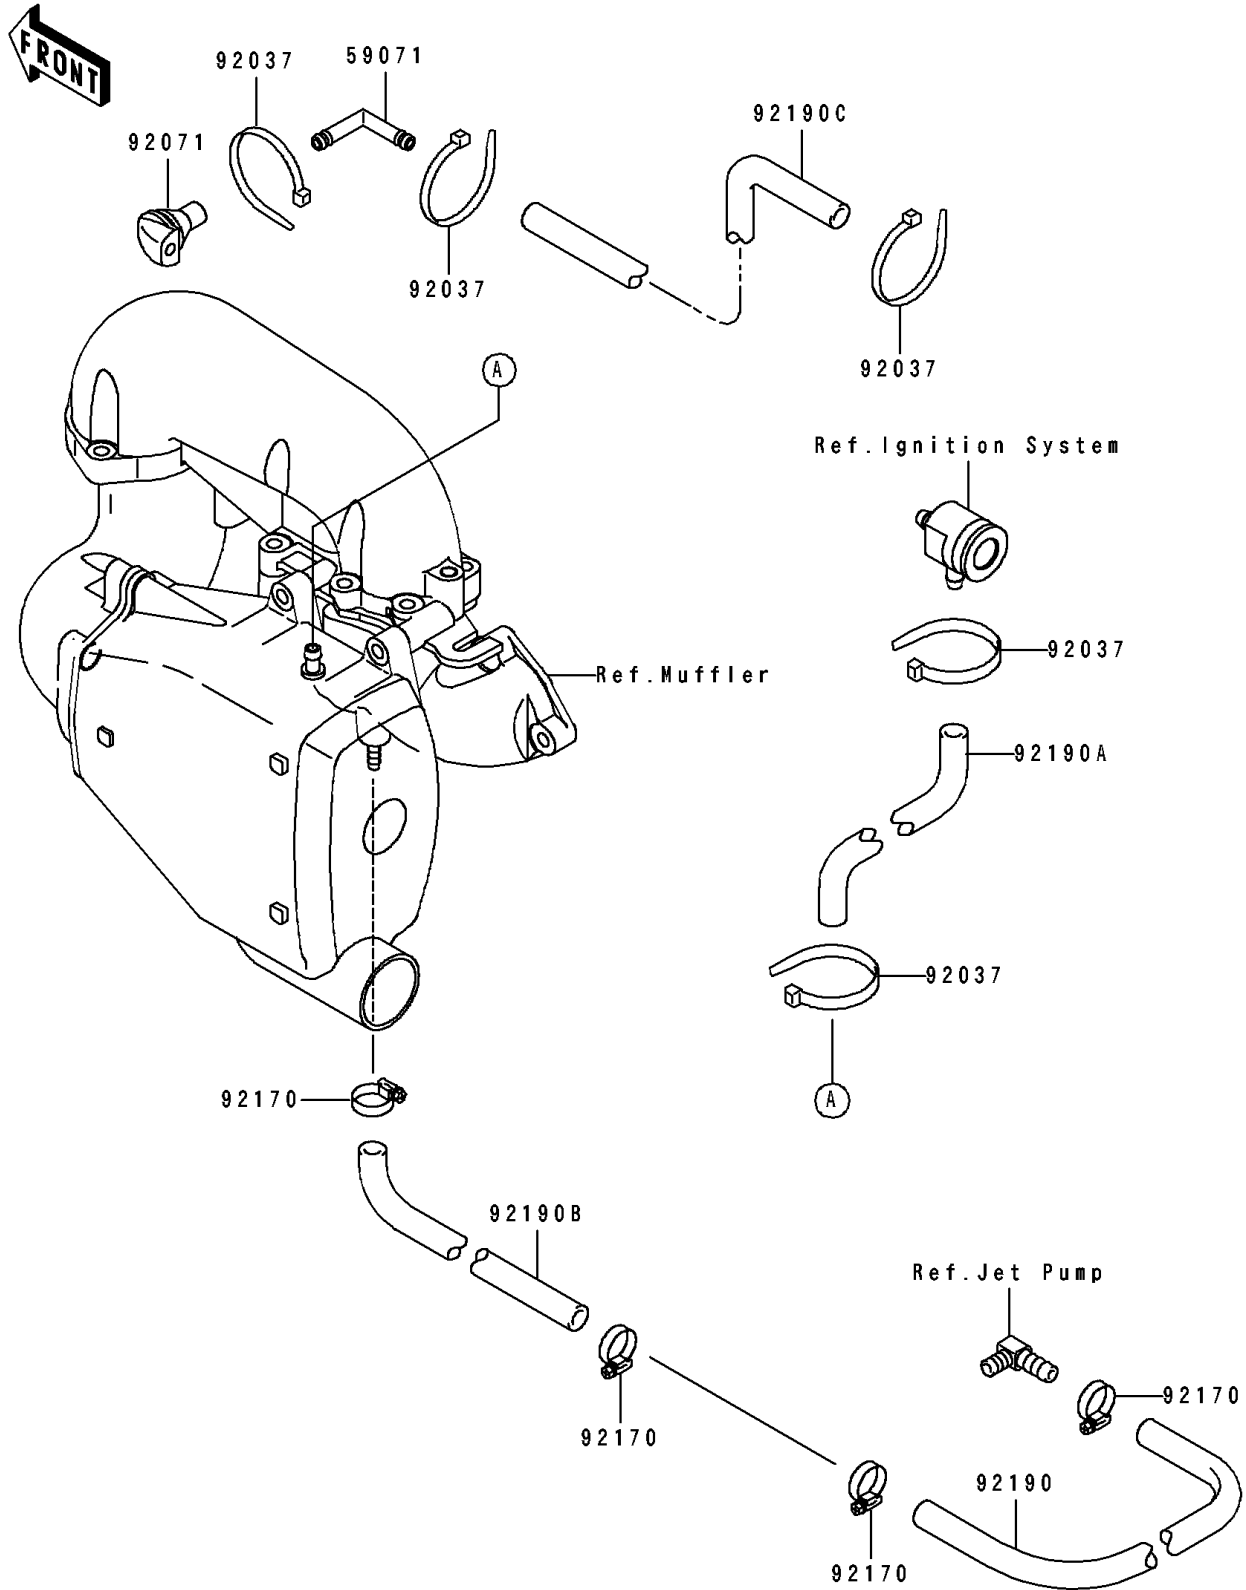

1993 750 SX PARTS DIAGRAM

Cooling

E3035

1993 750 SX PARTS LIST

Cooling

| ITEM NAME | PART NUMBER | QUANTITY |
|-----------------------------------|-------------|----------|
| JOINT (Ref # 59071) | 59071-3706 | 1 |
| CLAMP (Ref # 92037) | 92037-1173 | 5 |
| GROMMET (Ref # 92071) | 92071-3736 | 1 |
| CLAMP (Ref # 92170) | 92170-3718 | 4 |
| TUBE,PUMP-HULL (Ref # 92190) | 92190-3831 | 1 |
| TUBE (Ref # 92190A) | 92190-3883 | 1 |
| TUBE,9X16X450 (Ref # 92190B) | 92190-3914 | 1 |
| TUBE,5.8X10.8X1231 (Ref # 92190C) | 92190-3920 | 1 |