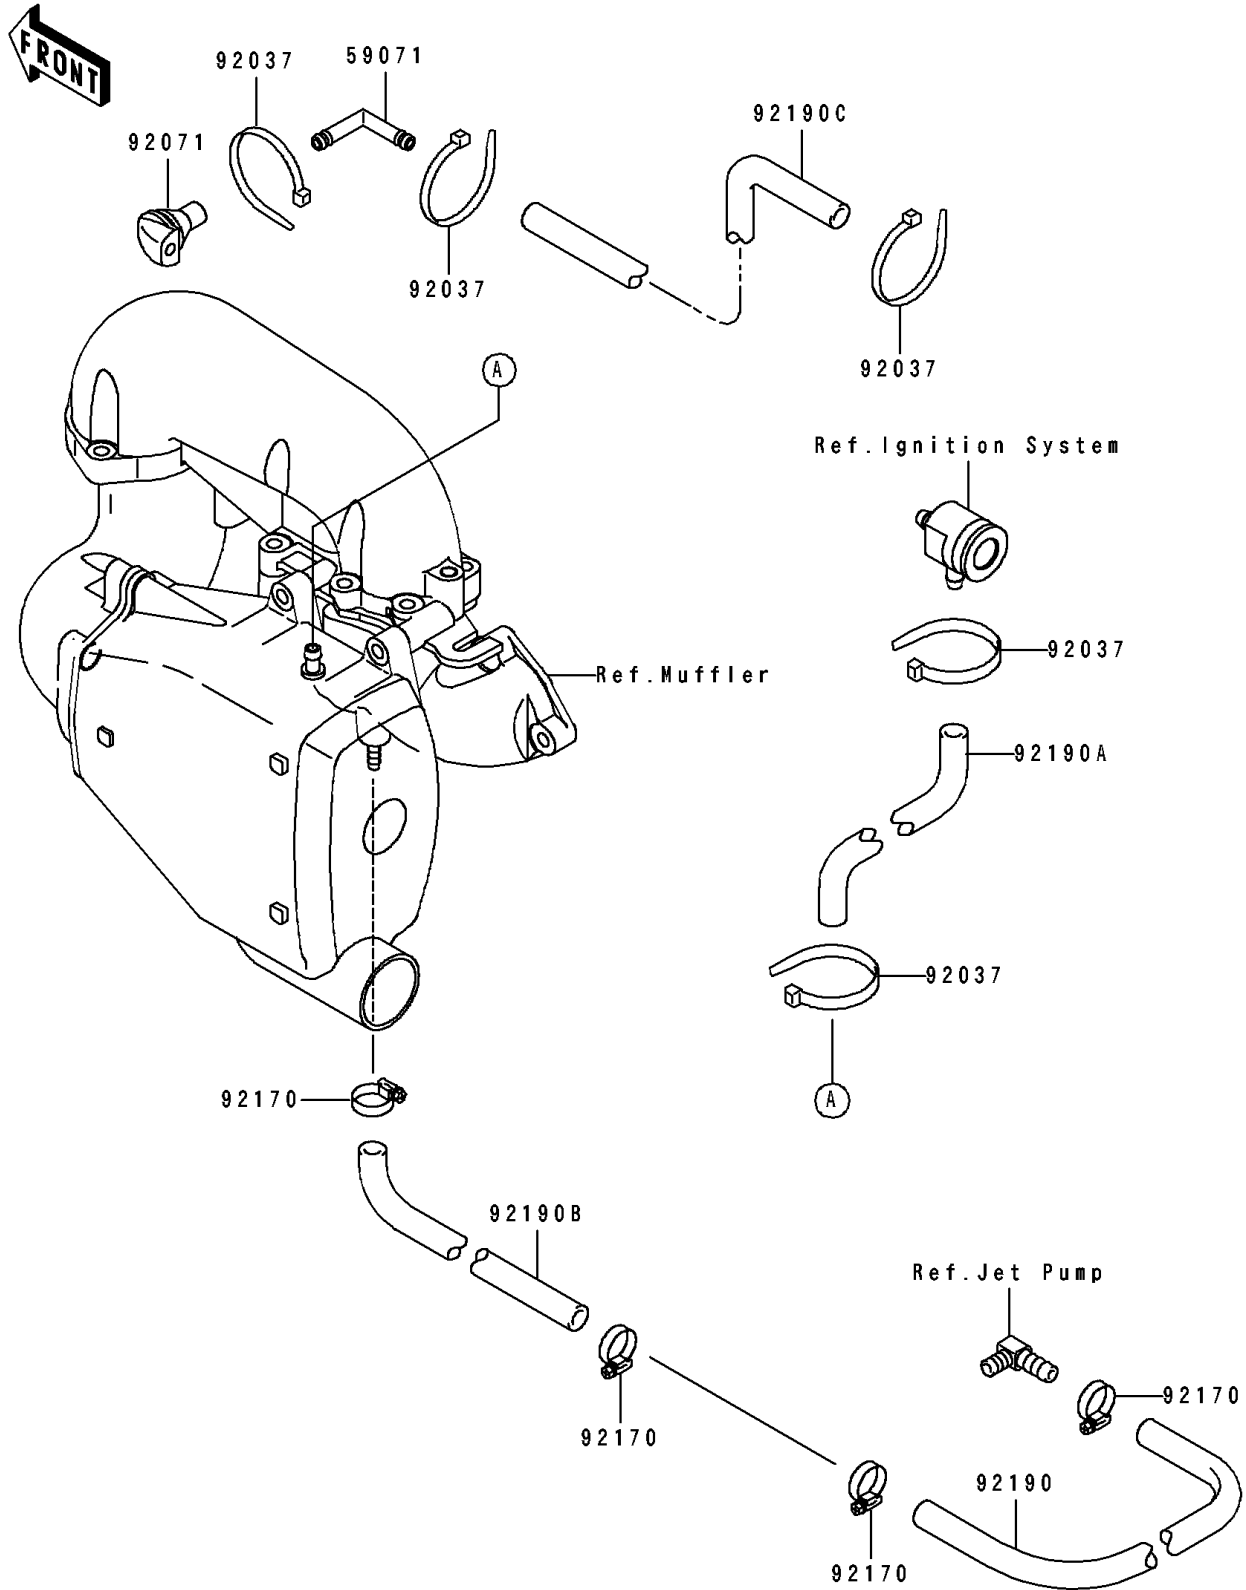

1993 750 SX PARTS DIAGRAM

Cooling

E3035

1993 750 SX PARTS LIST

Cooling

ITEM NAME	PART NUMBER	QUANTITY
JOINT (Ref # 59071)	59071-3706	1
CLAMP (Ref # 92037)	92037-1173	5
GROMMET (Ref # 92071)	92071-3736	1
CLAMP (Ref # 92170)	92170-3718	4
TUBE,PUMP-HULL (Ref # 92190)	92190-3831	1
TUBE (Ref # 92190A)	92190-3883	1
TUBE,9X16X450 (Ref # 92190B)	92190-3914	1
TUBE,5.8X10.8X1231 (Ref # 92190C)	92190-3920	1