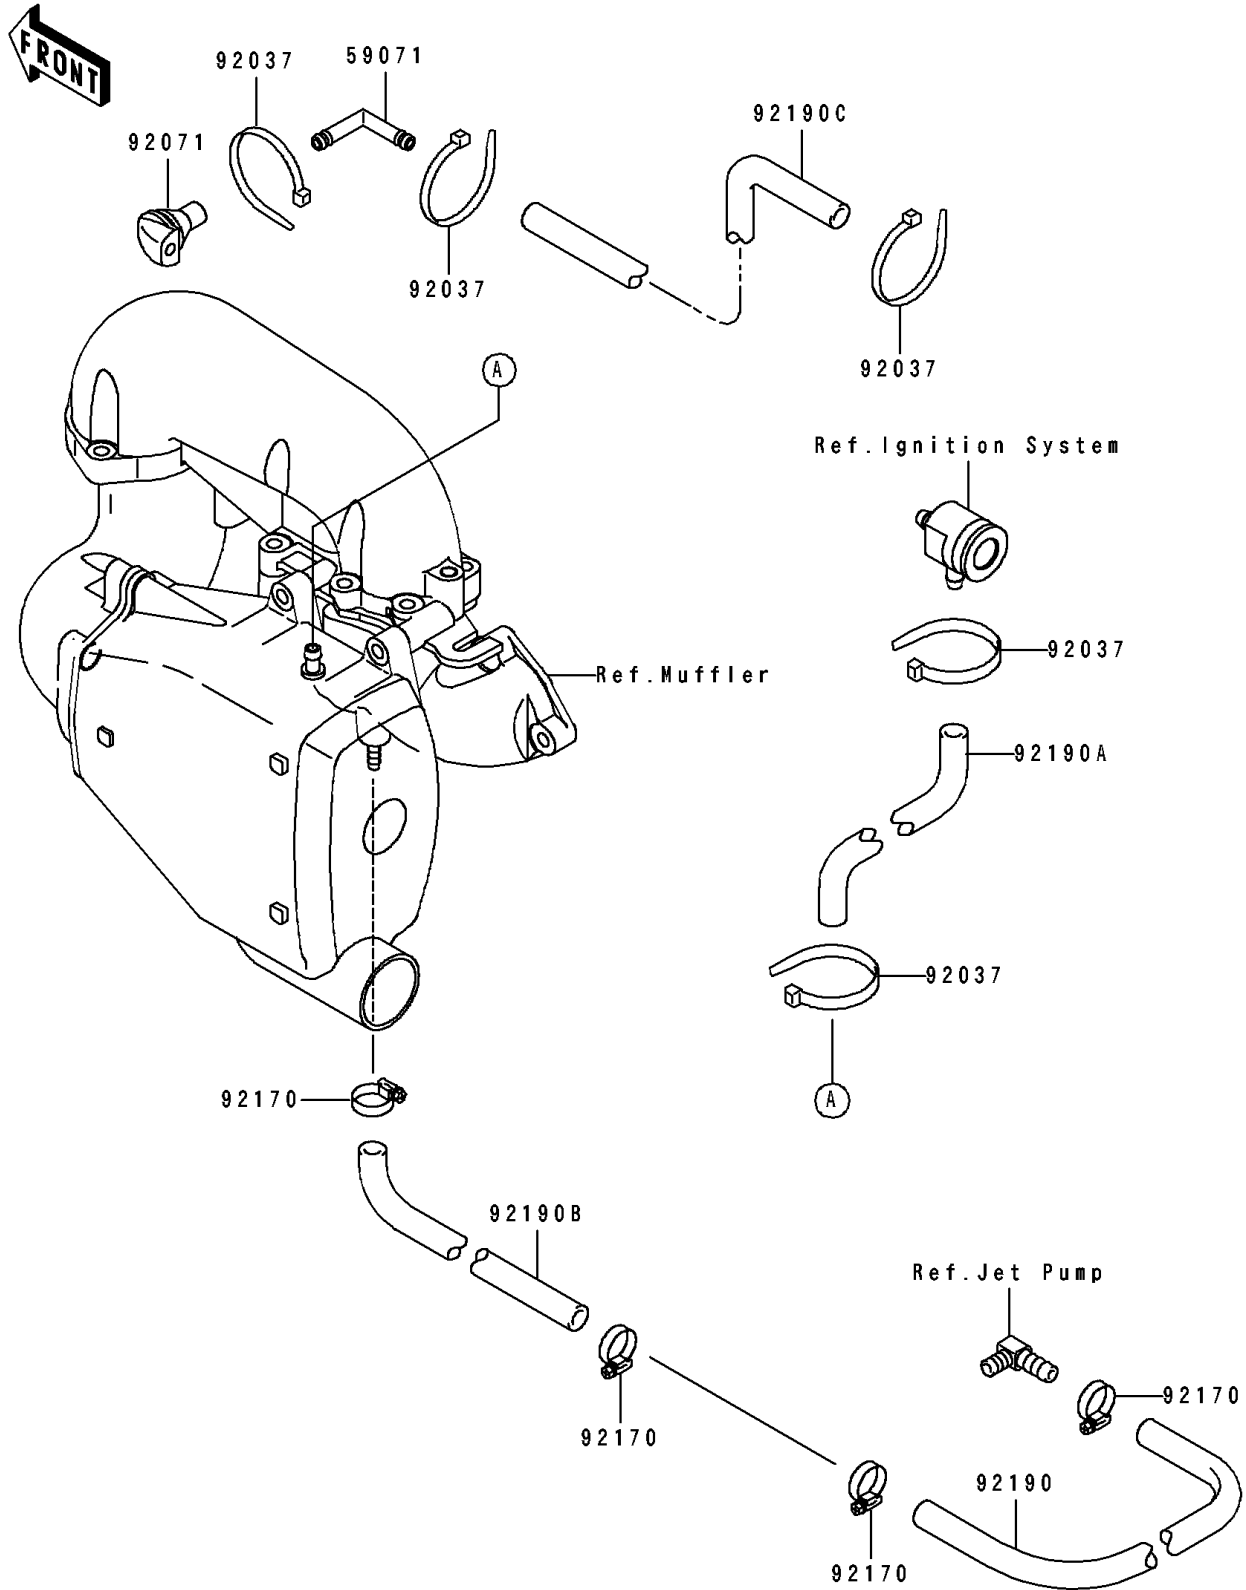

1994 750 SX PARTS DIAGRAM

Cooling

E3035

1994 750 SX PARTS LIST

Cooling

| ITEM NAME | PART NUMBER | QUANTITY |
|-----------------------------------|-------------|----------|
| JOINT (Ref # 59071) | 59071-3706 | 1 |
| CLAMP (Ref # 92037) | 92037-1173 | 5 |
| GROMMET (Ref # 92071) | 92071-3736 | 1 |
| CLAMP (Ref # 92170) | 92170-3718 | 4 |
| TUBE,PUMP-HULL (Ref # 92190) | 92190-3831 | 1 |
| TUBE (Ref # 92190A) | 92190-3883 | 1 |
| TUBE,9X16X450 (Ref # 92190B) | 92190-3914 | 1 |
| TUBE,5.8X10.8X1231 (Ref # 92190C) | 92190-3920 | 1 |