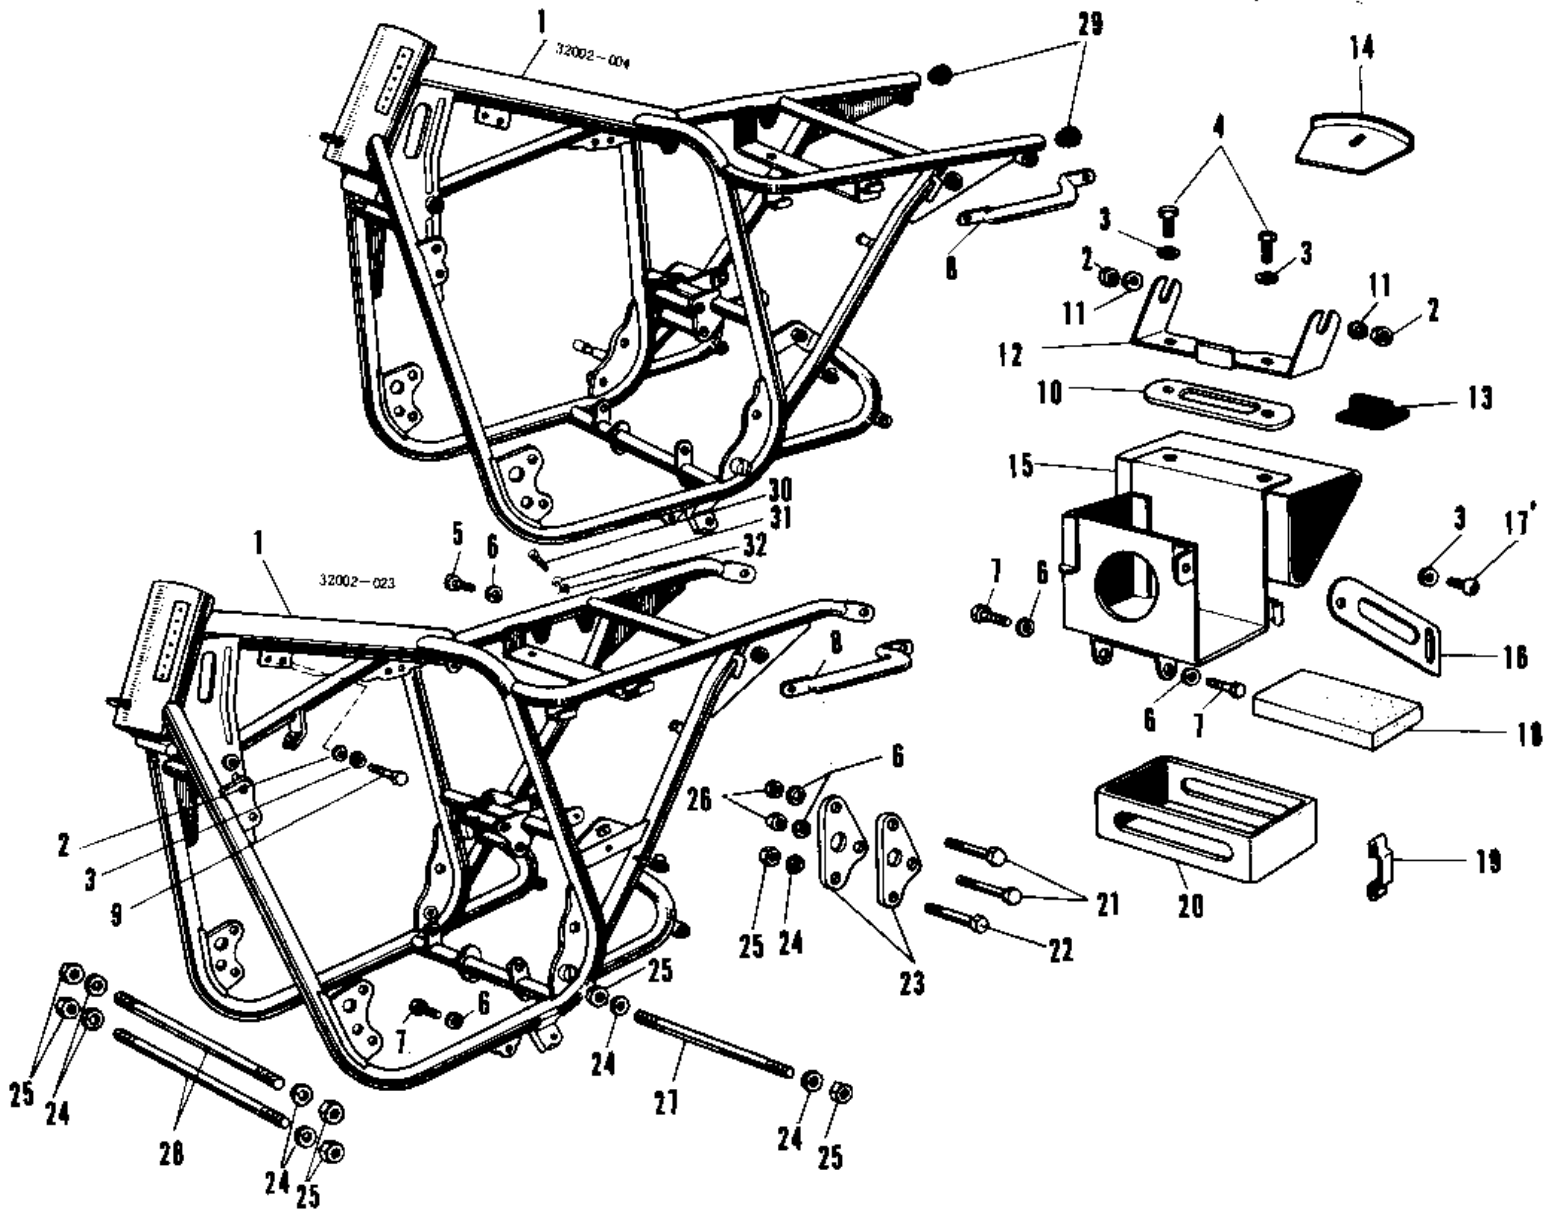

# 1968 Samurai PARTS DIAGRAM

FRAME A1/A7

# 1968 Samurai PARTS LIST

## FRAME A1/A7

ITEM NAME	PART NUMBER	QUANTITY
UNAVAILABLE IN PRICE BOOK (Ref # 1)	32002-004	NA
FRAME (Ref # 1)	32002-023	NA
NUT 6MM (Ref # 2)	311B0600	6
WASHER SPRING 6MM (Ref # 3)	461F0600	7
BOLT-UPSET,6X16 (Ref # 4)	112G0616	2
BOLT-SMALL-UPSET,8X16 (Ref # 5)	115G0816	1
WASHER SPRING 8MM (Ref # 6)	461F0800	7
BOLT-SMALL-UPSET,8X16 (Ref # 7)	115G0816	4
GRIP FRAM (Ref # 8)	32109-010	1
BOLT-UPSET,6X35 (Ref # 9)	112G0635	4
NUT TOOL BOX SET (Ref # 10)	32100-009	1
WASHER PLAIN 6MM (Ref # 11)	411B0600	2
BRACKET RECTIFIER (Ref # 12)	32095-001	2
SEAT RECTIFIER RUBBER (Ref # 13)	32103-003	1
COVER AIR CLEANER (Ref # 14)	32104-002	1
BOX BATTERY - TOOL (Ref # 15)	32099-001	1
BAND BATTERY (Ref # 16)	32100-005	1
SCREW PAN HEAD 6X16 (Ref # 17)	220B0616	1
MAT BATTERY (Ref # 18)	32103-006	1
PROTECTOR BATTERY (Ref # 19)	31082-002	1
RUBBER BATTERY SUPPRT (Ref # 20)	32103-009	1
BOLT FLANGED,8X70 (Ref # 21)	92001-1583	2
BOLT,FLANGED,10X70 (Ref # 22)	92001-1618	(1
BOLT,FLANGED,10X70 (Ref # 22)	92001-1618	1
PLATE ENG REAR HOLDER (Ref # 23)	32030-006	2
WASHER SPRING 10MM (Ref # 24)	461F1000	7
NUT,10MM (Ref # 25)	314B1000	7
NUT,8MM (Ref # 26)	311B0800	2
BOLT ENG LOWER MOUNT (Ref # 27)	92091-003	1

# 1968 Samurai PARTS LIST

FRAME A1/A7

ITEM NAME	PART NUMBER	QUANTITY
BOLT,10X225 (Ref # 28)	92003-181	2
UNAVAILABLE IN PRICE BOOK (Ref # 29)	32112-003	2
SCREW PAN HEAD 6X10 (Ref # 30)	220B0610	1
WASHER SPRING 6MM (Ref # 31)	461F0600	1
WASHER PLAIN 6MM (Ref # 32)	410B0600	1