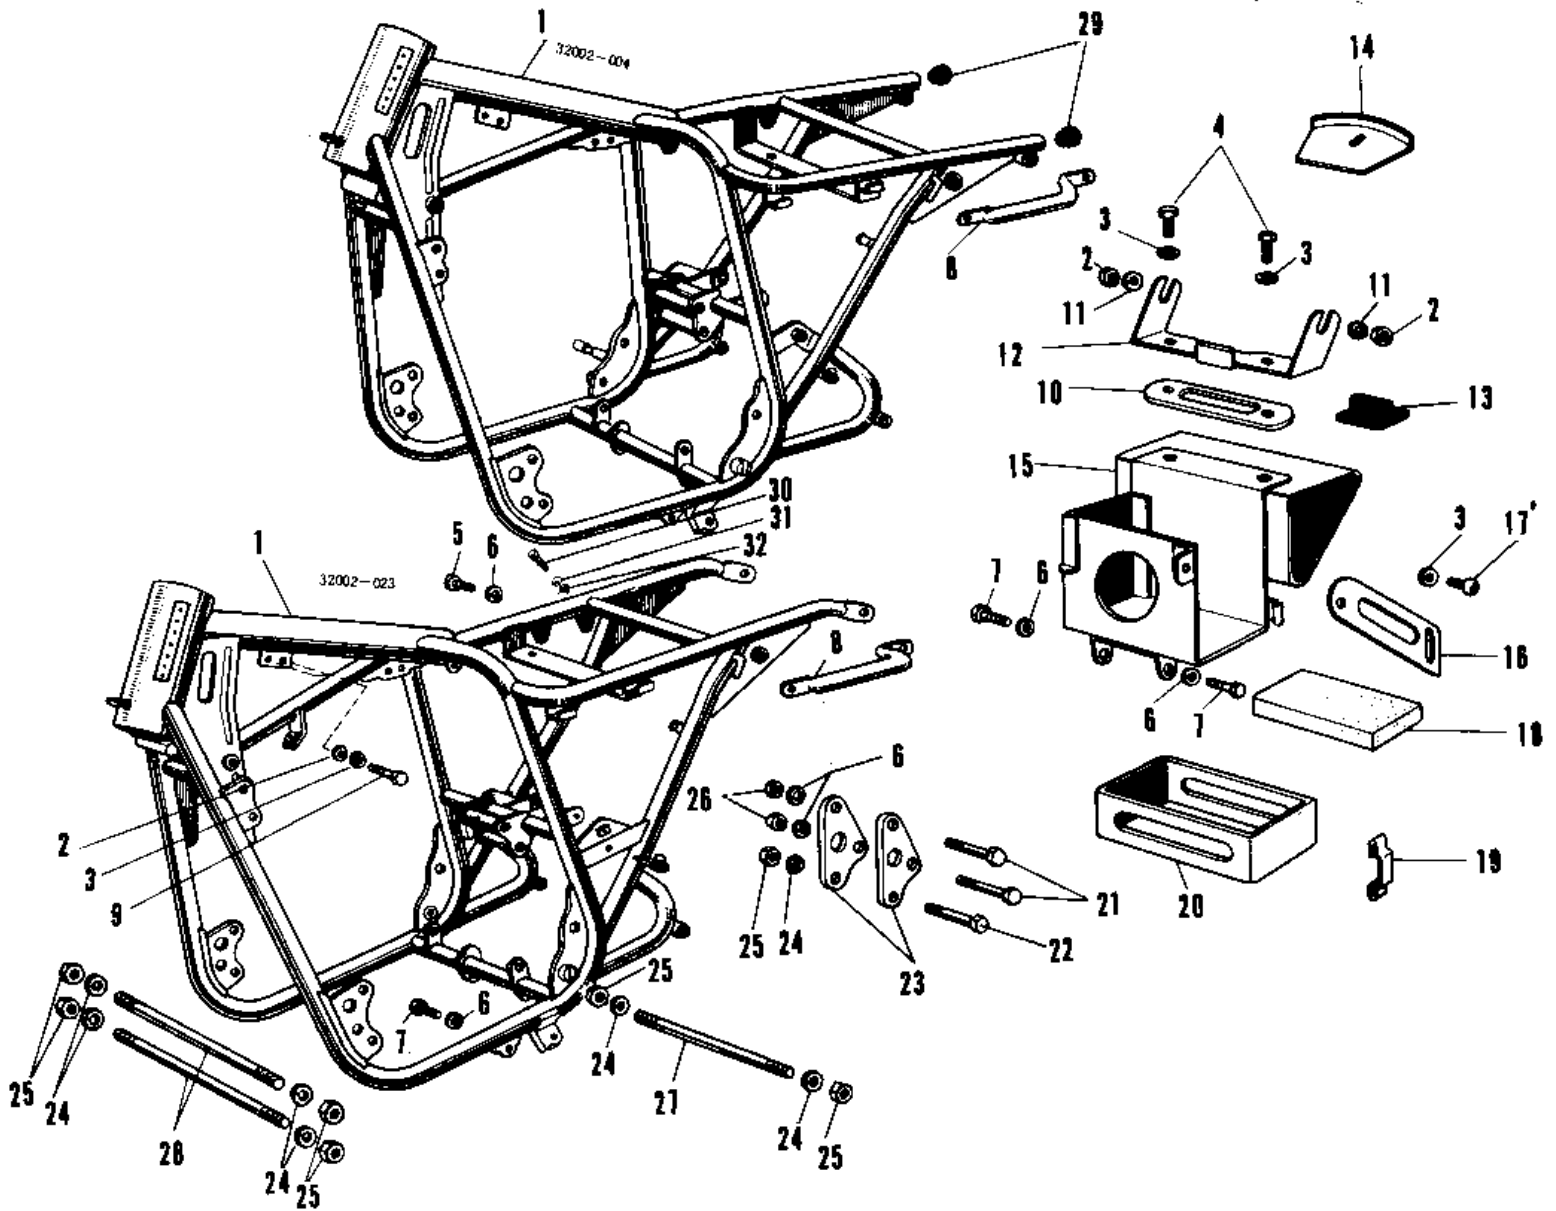

# 1967 Samurai PARTS DIAGRAM

FRAME A1/A7

# 1967 Samurai PARTS LIST

## FRAME A1/A7

ITEM NAME	PART NUMBER	QUANTITY
UNAVAILABLE IN PRICE BOOK (Ref # 1)	32002-004	NA
FRAME (Ref # 1)	32002-023	NA
NUT 6MM (Ref # 2)	311B0600	6
WASHER SPRING 6MM (Ref # 3)	461F0600	7
BOLT-UPSET,6X16 (Ref # 4)	112G0616	2
BOLT-SMALL-UPSET,8X16 (Ref # 5)	115G0816	1
WASHER SPRING 8MM (Ref # 6)	461F0800	7
BOLT-SMALL-UPSET,8X16 (Ref # 7)	115G0816	4
GRIP FRAM (Ref # 8)	32109-010	1
BOLT-UPSET,6X35 (Ref # 9)	112G0635	4
NUT TOOL BOX SET (Ref # 10)	32100-009	1
WASHER PLAIN 6MM (Ref # 11)	411B0600	2
BRACKET RECTIFIER (Ref # 12)	32095-001	2
SEAT RECTIFIER RUBBER (Ref # 13)	32103-003	1
COVER AIR CLEANER (Ref # 14)	32104-002	1
BOX BATTERY - TOOL (Ref # 15)	32099-001	1
BAND BATTERY (Ref # 16)	32100-005	1
SCREW PAN HEAD 6X16 (Ref # 17)	220B0616	1
MAT BATTERY (Ref # 18)	32103-006	1
PROTECTOR BATTERY (Ref # 19)	31082-002	1
RUBBER BATTERY SUPPRT (Ref # 20)	32103-009	1
BOLT FLANGED,8X70 (Ref # 21)	92001-1583	2
BOLT,FLANGED,10X70 (Ref # 22)	92001-1618	(1
BOLT,FLANGED,10X70 (Ref # 22)	92001-1618	1
PLATE ENG REAR HOLDER (Ref # 23)	32030-006	2
WASHER SPRING 10MM (Ref # 24)	461F1000	7
NUT,10MM (Ref # 25)	314B1000	7
NUT,8MM (Ref # 26)	311B0800	2
BOLT ENG LOWER MOUNT (Ref # 27)	92091-003	1

# 1967 Samurai PARTS LIST

FRAME A1/A7

ITEM NAME	PART NUMBER	QUANTITY
BOLT,10X225 (Ref # 28)	92003-181	2
UNAVAILABLE IN PRICE BOOK (Ref # 29)	32112-003	2
SCREW PAN HEAD 6X10 (Ref # 30)	220B0610	1
WASHER SPRING 6MM (Ref # 31)	461F0600	1
WASHER PLAIN 6MM (Ref # 32)	410B0600	1