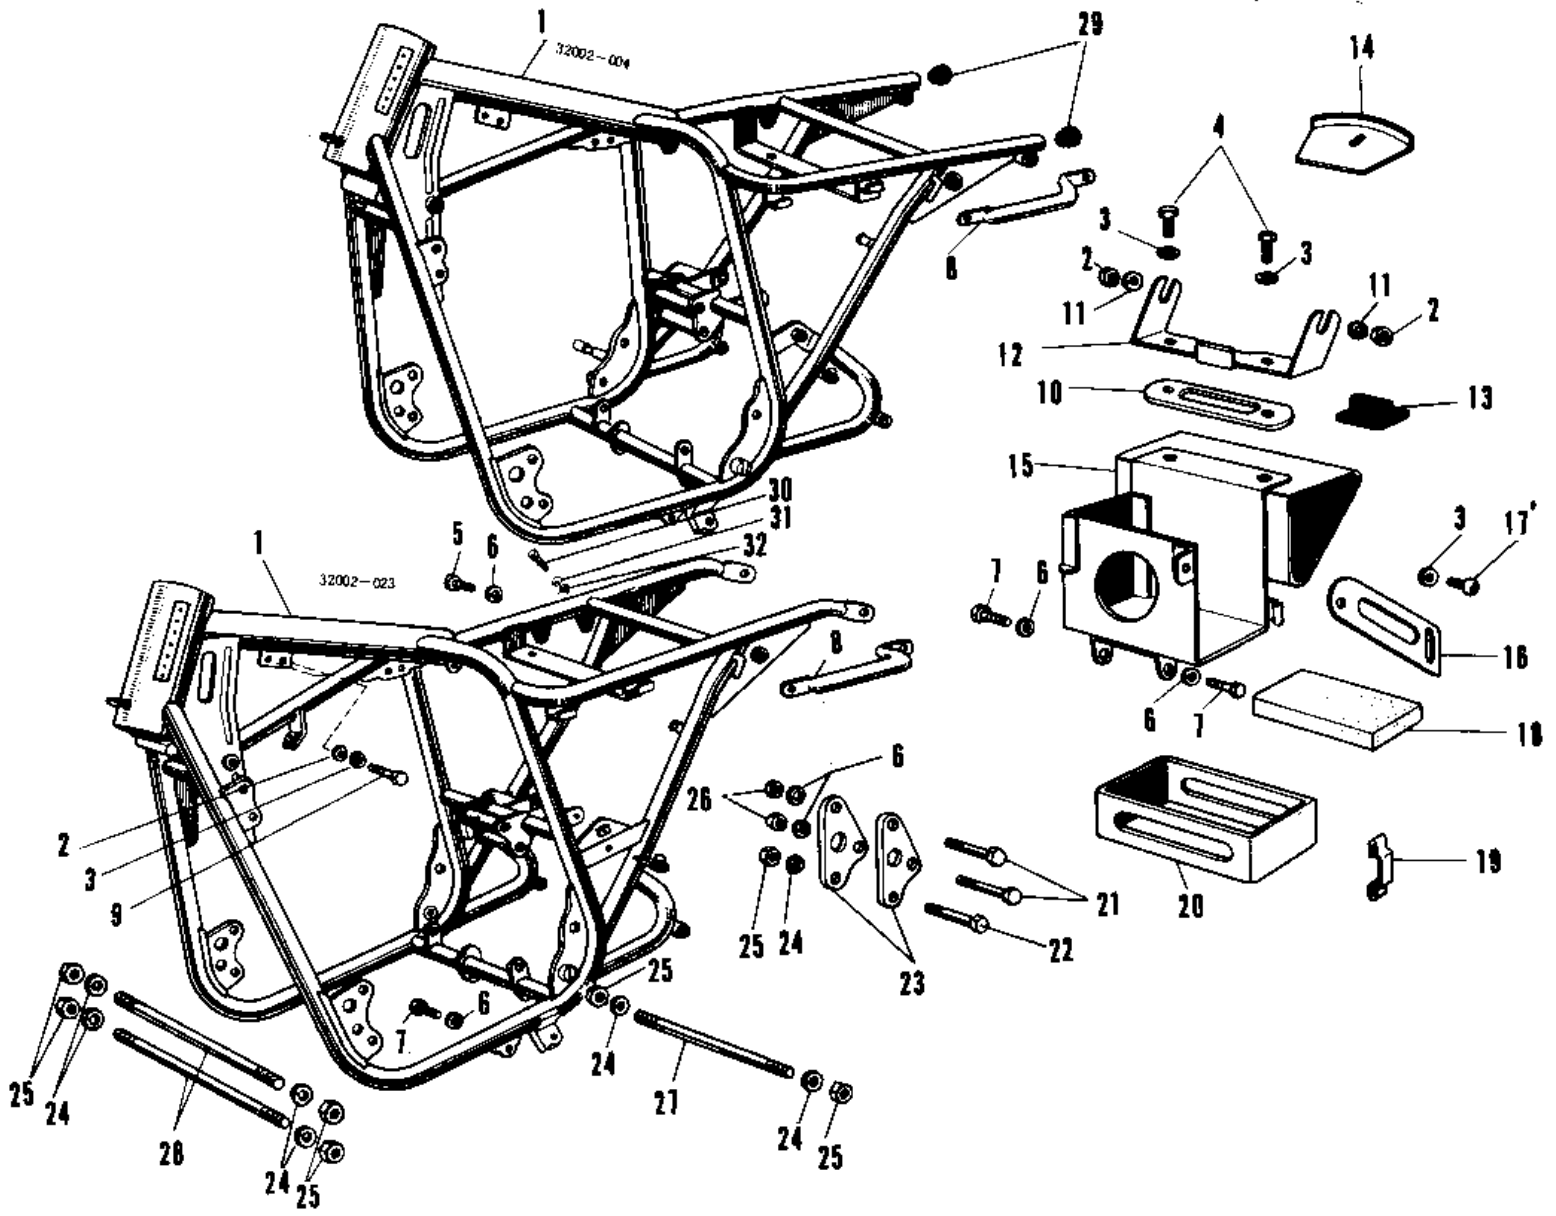

1968 Samurai PARTS DIAGRAM

FRAME A1/A7

1968 Samurai PARTS LIST

FRAME A1/A7

ITEM NAME	PART NUMBER	QUANTITY
UNAVAILABLE IN PRICE BOOK (Ref # 1)	32002-004	NA
FRAME (Ref # 1)	32002-023	NA
NUT 6MM (Ref # 2)	311B0600	6
WASHER SPRING 6MM (Ref # 3)	461F0600	7
BOLT-UPSET,6X16 (Ref # 4)	112G0616	2
BOLT-SMALL-UPSET,8X16 (Ref # 5)	115G0816	1
WASHER SPRING 8MM (Ref # 6)	461F0800	7
BOLT-SMALL-UPSET,8X16 (Ref # 7)	115G0816	4
GRIP FRAM (Ref # 8)	32109-010	1
BOLT-UPSET,6X35 (Ref # 9)	112G0635	4
NUT TOOL BOX SET (Ref # 10)	32100-009	1
WASHER PLAIN 6MM (Ref # 11)	411B0600	2
BRACKET RECTIFIER (Ref # 12)	32095-001	2
SEAT RECTIFIER RUBBER (Ref # 13)	32103-003	1
COVER AIR CLEANER (Ref # 14)	32104-002	1
BOX BATTERY - TOOL (Ref # 15)	32099-001	1
BAND BATTERY (Ref # 16)	32100-005	1
SCREW PAN HEAD 6X16 (Ref # 17)	220B0616	1
MAT BATTERY (Ref # 18)	32103-006	1
PROTECTOR BATTERY (Ref # 19)	31082-002	1
RUBBER BATTERY SUPPRT (Ref # 20)	32103-009	1
BOLT FLANGED,8X70 (Ref # 21)	92001-1583	2
BOLT,FLANGED,10X70 (Ref # 22)	92001-1618	(1
BOLT,FLANGED,10X70 (Ref # 22)	92001-1618	1
PLATE ENG REAR HOLDER (Ref # 23)	32030-006	2
WASHER SPRING 10MM (Ref # 24)	461F1000	7
NUT,10MM (Ref # 25)	314B1000	7
NUT,8MM (Ref # 26)	311B0800	2
BOLT ENG LOWER MOUNT (Ref # 27)	92091-003	1

1968 Samurai PARTS LIST

FRAME A1/A7

ITEM NAME	PART NUMBER	QUANTITY
BOLT,10X225 (Ref # 28)	92003-181	2
UNAVAILABLE IN PRICE BOOK (Ref # 29)	32112-003	2
SCREW PAN HEAD 6X10 (Ref # 30)	220B0610	1
WASHER SPRING 6MM (Ref # 31)	461F0600	1
WASHER PLAIN 6MM (Ref # 32)	410B0600	1