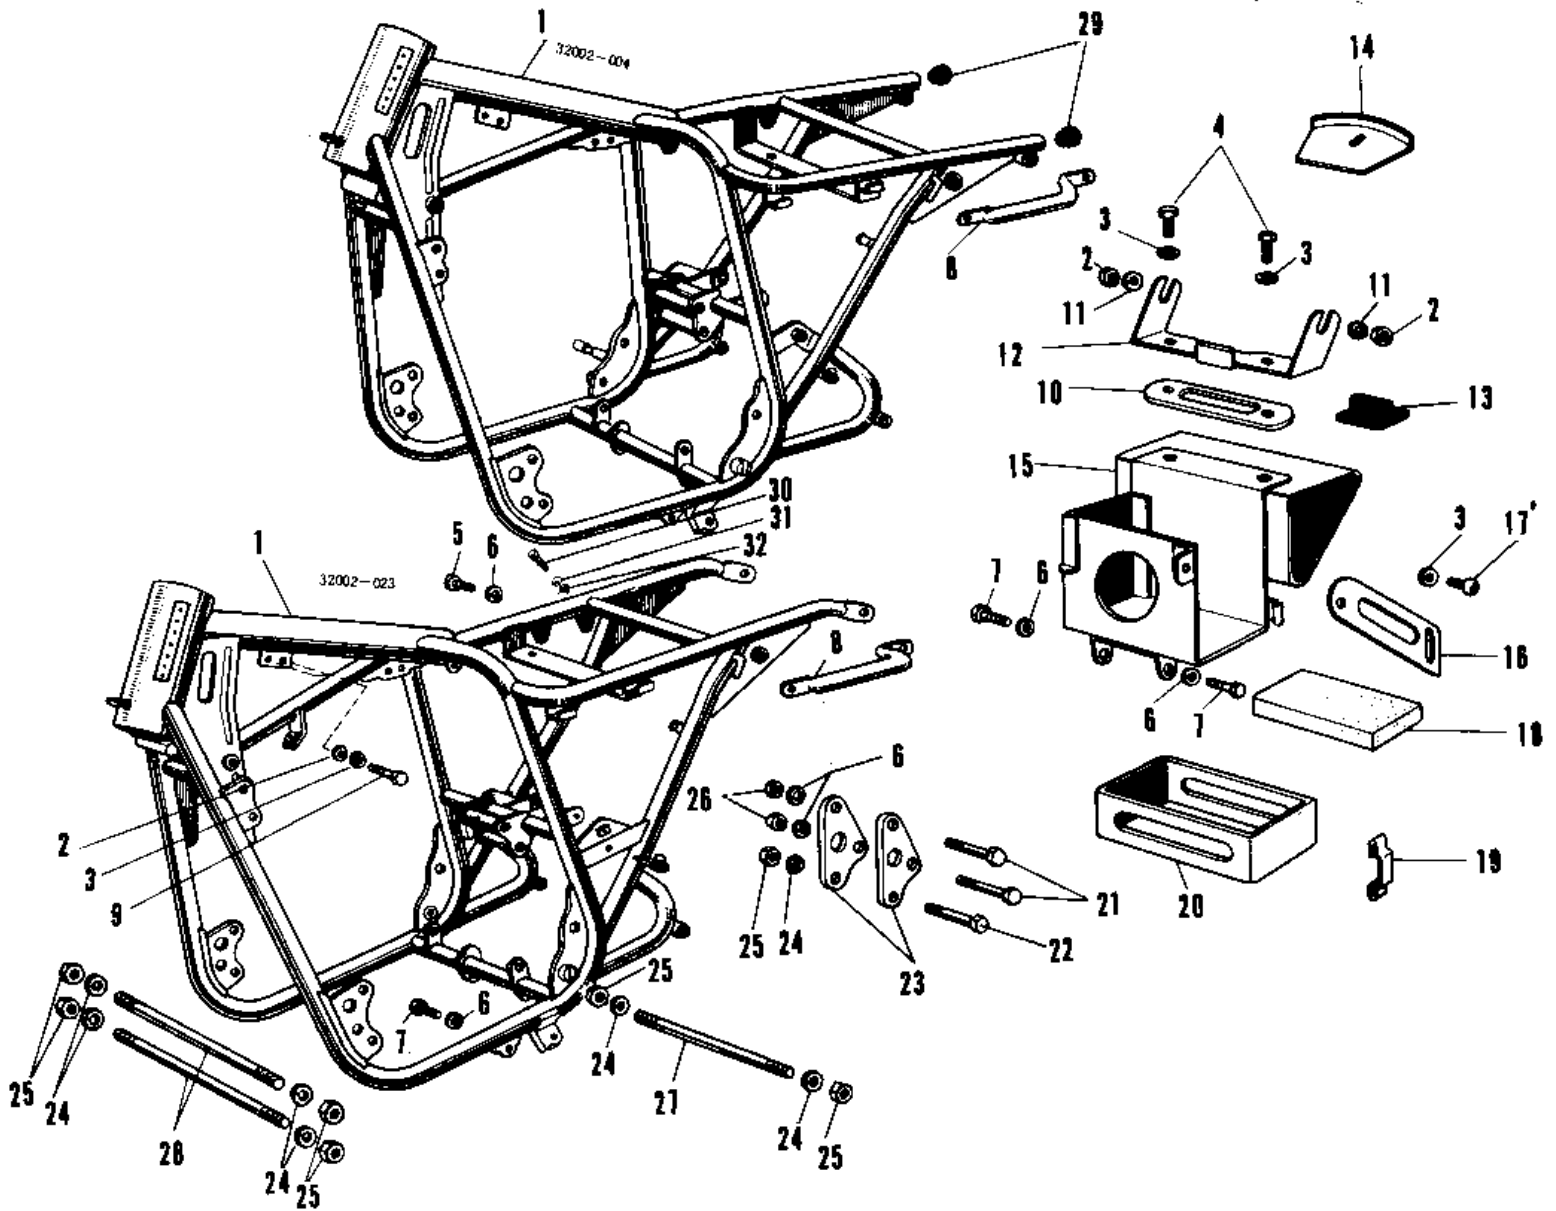

# 1969 Avenger PARTS DIAGRAM

FRAME A1/A7

# 1969 Avenger PARTS LIST

FRAME A1/A7

ITEM NAME	PART NUMBER	QUANTITY
UNAVAILABLE IN PRICE BOOK (Ref # 1)	32002-004	NA
FRAME (Ref # 1)	32002-023	NA
NUT 6MM (Ref # 2)	311B0600	6
WASHER SPRING 6MM (Ref # 3)	461F0600	7
BOLT-UPSET,6X16 (Ref # 4)	112G0616	2
BOLT-SMALL-UPSET,8X16 (Ref # 5)	115G0816	1
WASHER SPRING 8MM (Ref # 6)	461F0800	7
BOLT-SMALL-UPSET,8X16 (Ref # 7)	115G0816	4
GRIP FRAM (Ref # 8)	32109-010	1
BOLT-UPSET,6X35 (Ref # 9)	112G0635	4
NUT TOOL BOX SET (Ref # 10)	32100-009	1
WASHER PLAIN 6MM (Ref # 11)	411B0600	2
BRACKET RECTIFIER (Ref # 12)	32095-001	2
SEAT RECTIFIER RUBBER (Ref # 13)	32103-003	1
COVER AIR CLEANER (Ref # 14)	32104-002	1
BOX BATTERY - TOOL (Ref # 15)	32099-001	1
BAND BATTERY (Ref # 16)	32100-005	1
SCREW PAN HEAD 6X16 (Ref # 17)	220B0616	1
MAT BATTERY (Ref # 18)	32103-006	1
PROTECTOR BATTERY (Ref # 19)	31082-002	1
RUBBER BATTERY SUPPRT (Ref # 20)	32103-009	1
BOLT FLANGED,8X70 (Ref # 21)	92001-1583	2
BOLT,FLANGED,10X70 (Ref # 22)	92001-1618	(1
BOLT,FLANGED,10X70 (Ref # 22)	92001-1618	1
PLATE ENG REAR HOLDER (Ref # 23)	32030-006	2
WASHER SPRING 10MM (Ref # 24)	461F1000	7
NUT,10MM (Ref # 25)	314B1000	7
NUT,8MM (Ref # 26)	311B0800	2
BOLT ENG LOWER MOUNT (Ref # 27)	92091-003	1

# 1969 Avenger PARTS LIST

FRAME A1/A7

ITEM NAME	PART NUMBER	QUANTITY
BOLT,10X225 (Ref # 28)	92003-181	2
UNAVAILABLE IN PRICE BOOK (Ref # 29)	32112-003	2
SCREW PAN HEAD 6X10 (Ref # 30)	220B0610	1
WASHER SPRING 6MM (Ref # 31)	461F0600	1
WASHER PLAIN 6MM (Ref # 32)	410B0600	1