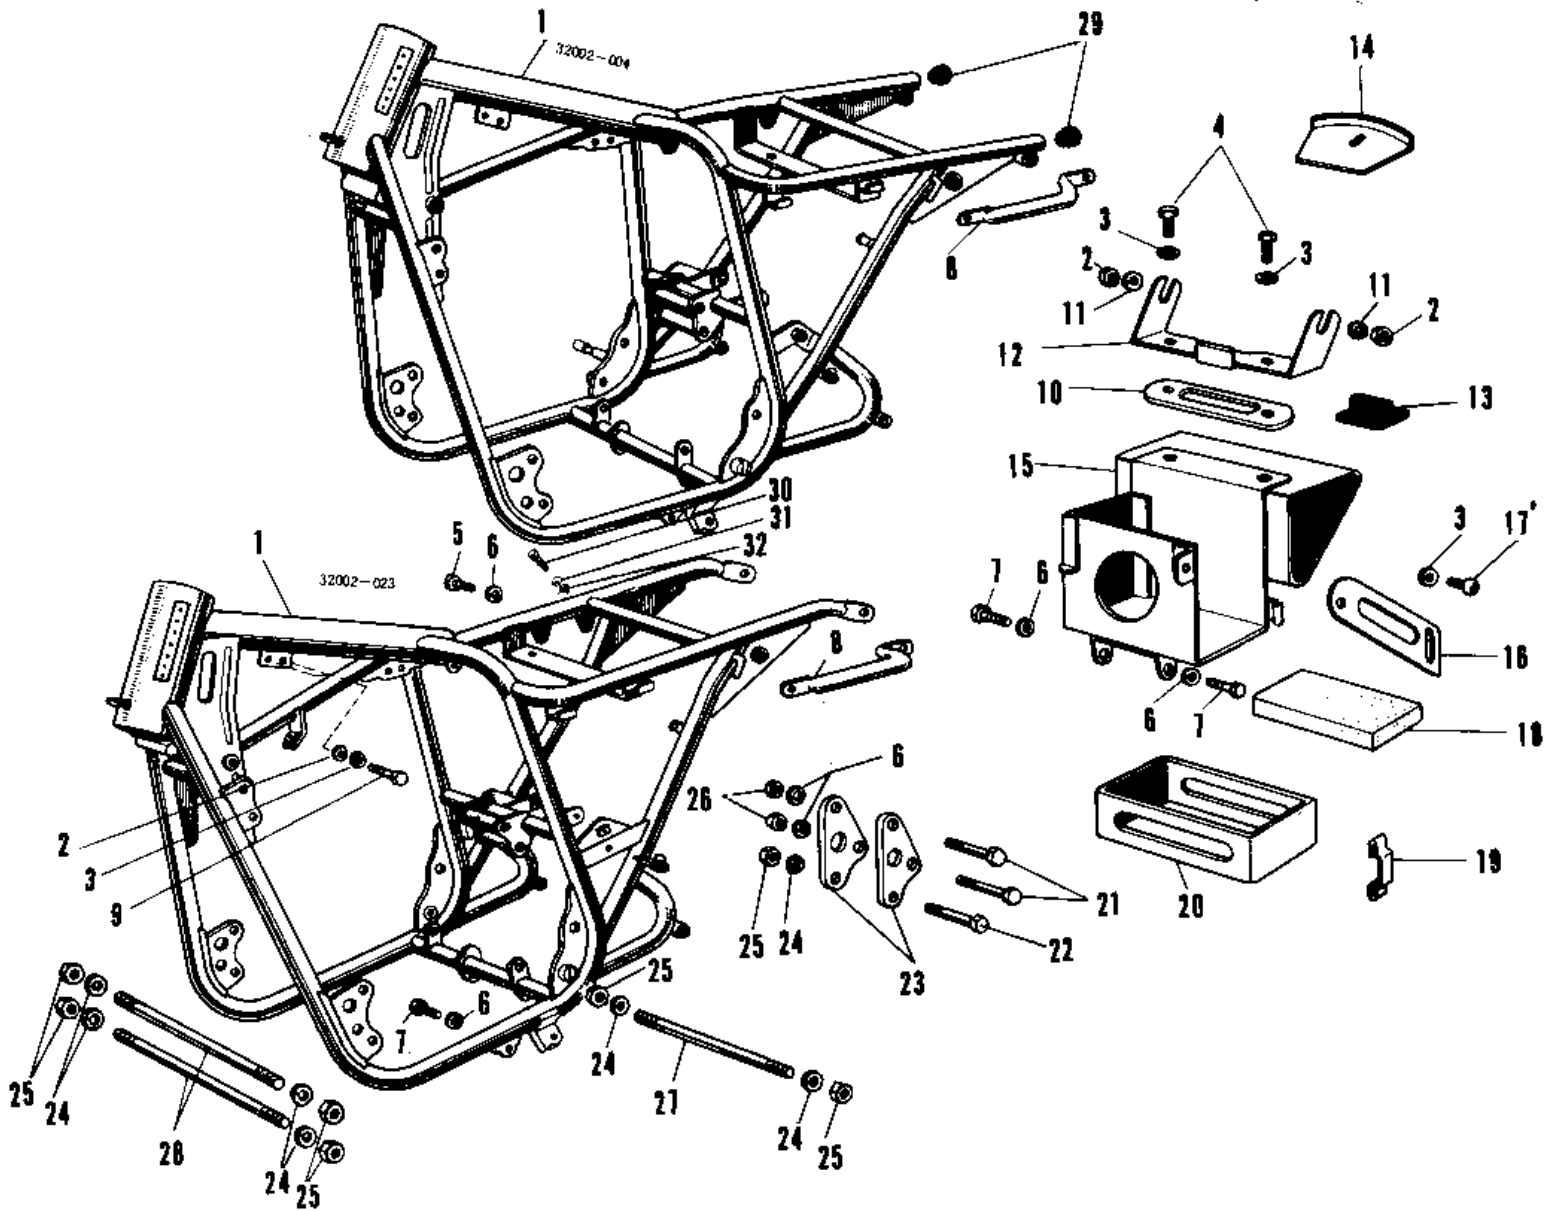

1967 Avenger PARTS DIAGRAM

FRAME A1/A7

1967 Avenger PARTS LIST

FRAME A1/A7

ITEM NAME	PART NUMBER	QUANTITY
UNAVAILABLE IN PRICE BOOK (Ref # 1)	32002-004	NA
FRAME (Ref # 1)	32002-023	NA
NUT 6MM (Ref # 2)	311B0600	6
WASHER SPRING 6MM (Ref # 3)	461F0600	7
BOLT-UPSET,6X16 (Ref # 4)	112G0616	2
BOLT-SMALL-UPSET,8X16 (Ref # 5)	115G0816	1
WASHER SPRING 8MM (Ref # 6)	461F0800	7
BOLT-SMALL-UPSET,8X16 (Ref # 7)	115G0816	4
GRIP FRAM (Ref # 8)	32109-010	1
BOLT-UPSET,6X35 (Ref # 9)	112G0635	4
NUT TOOL BOX SET (Ref # 10)	32100-009	1
WASHER PLAIN 6MM (Ref # 11)	411B0600	2
BRACKET RECTIFIER (Ref # 12)	32095-001	2
SEAT RECTIFIER RUBBER (Ref # 13)	32103-003	1
COVER AIR CLEANER (Ref # 14)	32104-002	1
BOX BATTERY - TOOL (Ref # 15)	32099-001	1
BAND BATTERY (Ref # 16)	32100-005	1
SCREW PAN HEAD 6X16 (Ref # 17)	220B0616	1
MAT BATTERY (Ref # 18)	32103-006	1
PROTECTOR BATTERY (Ref # 19)	31082-002	1
RUBBER BATTERY SUPPRT (Ref # 20)	32103-009	1
BOLT FLANGED,8X70 (Ref # 21)	92001-1583	2
BOLT,FLANGED,10X70 (Ref # 22)	92001-1618	(1
BOLT,FLANGED,10X70 (Ref # 22)	92001-1618	1
PLATE ENG REAR HOLDER (Ref # 23)	32030-006	2
WASHER SPRING 10MM (Ref # 24)	461F1000	7
NUT,10MM (Ref # 25)	314B1000	7
NUT,8MM (Ref # 26)	311B0800	2
BOLT ENG LOWER MOUNT (Ref # 27)	92091-003	1

1967 Avenger PARTS LIST

FRAME A1/A7

ITEM NAME	PART NUMBER	QUANTITY
BOLT,10X225 (Ref # 28)	92003-181	2
UNAVAILABLE IN PRICE BOOK (Ref # 29)	32112-003	2
SCREW PAN HEAD 6X10 (Ref # 30)	220B0610	1
WASHER SPRING 6MM (Ref # 31)	461F0600	1
WASHER PLAIN 6MM (Ref # 32)	410B0600	1