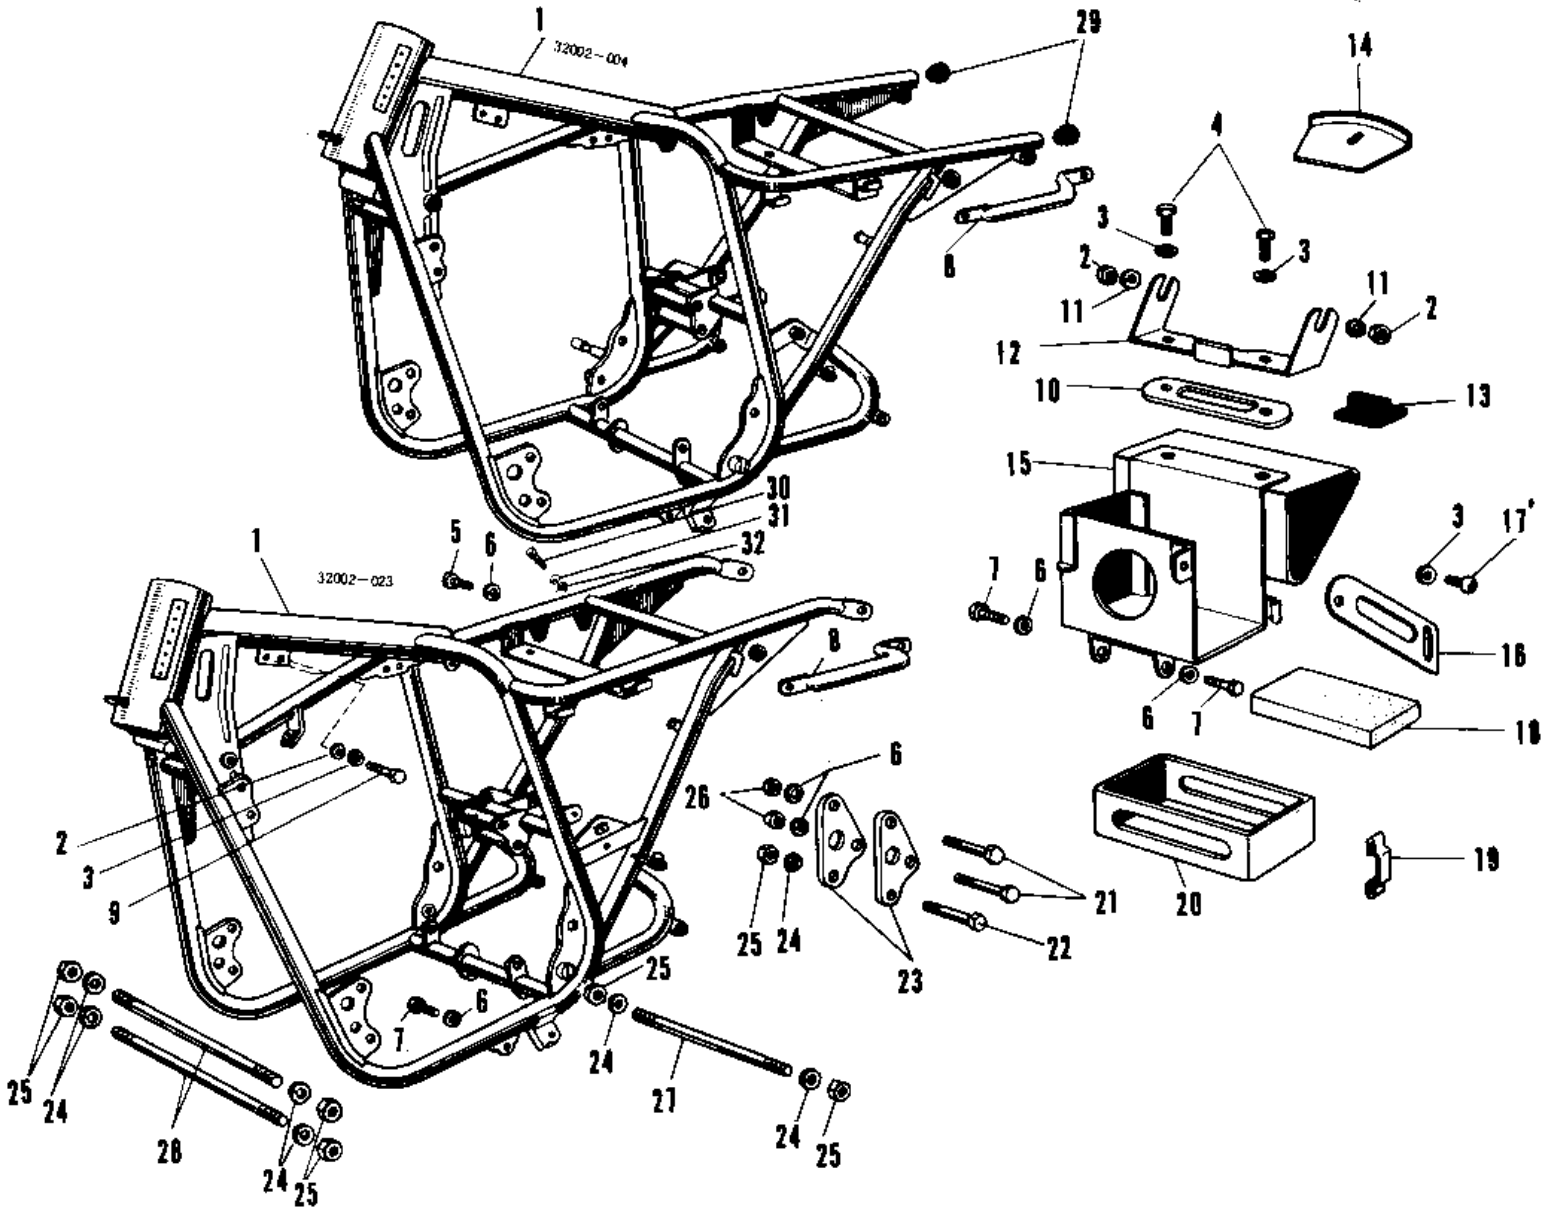

# 1971 Avenger PARTS DIAGRAM

FRAME A1/A7

# 1971 Avenger PARTS LIST

FRAME A1/A7

ITEM NAME	PART NUMBER	QUANTITY
UNAVAILABLE IN PRICE BOOK (Ref # 1)	32002-004	NA
FRAME (Ref # 1)	32002-023	NA
NUT 6MM (Ref # 2)	311B0600	6
WASHER SPRING 6MM (Ref # 3)	461F0600	7
BOLT-UPSET,6X16 (Ref # 4)	112G0616	2
BOLT-SMALL-UPSET,8X16 (Ref # 5)	115G0816	1
WASHER SPRING 8MM (Ref # 6)	461F0800	7
BOLT-SMALL-UPSET,8X16 (Ref # 7)	115G0816	4
GRIP FRAM (Ref # 8)	32109-010	1
BOLT-UPSET,6X35 (Ref # 9)	112G0635	4
NUT TOOL BOX SET (Ref # 10)	32100-009	1
WASHER PLAIN 6MM (Ref # 11)	411B0600	2
BRACKET RECTIFIER (Ref # 12)	32095-001	2
SEAT RECTIFIER RUBBER (Ref # 13)	32103-003	1
COVER AIR CLEANER (Ref # 14)	32104-002	1
BOX BATTERY - TOOL (Ref # 15)	32099-001	1
BAND BATTERY (Ref # 16)	32100-005	1
SCREW PAN HEAD 6X16 (Ref # 17)	220B0616	1
MAT BATTERY (Ref # 18)	32103-006	1
PROTECTOR BATTERY (Ref # 19)	31082-002	1
RUBBER BATTERY SUPPRT (Ref # 20)	32103-009	1
BOLT FLANGED,8X70 (Ref # 21)	92001-1583	2
BOLT,FLANGED,10X70 (Ref # 22)	92001-1618	(1
BOLT,FLANGED,10X70 (Ref # 22)	92001-1618	1
PLATE ENG REAR HOLDER (Ref # 23)	32030-006	2
WASHER SPRING 10MM (Ref # 24)	461F1000	7
NUT,10MM (Ref # 25)	314B1000	7
NUT,8MM (Ref # 26)	311B0800	2
BOLT ENG LOWER MOUNT (Ref # 27)	92091-003	1

# 1971 Avenger PARTS LIST

FRAME A1/A7

ITEM NAME	PART NUMBER	QUANTITY
BOLT,10X225 (Ref # 28)	92003-181	2
UNAVAILABLE IN PRICE BOOK (Ref # 29)	32112-003	2
SCREW PAN HEAD 6X10 (Ref # 30)	220B0610	1
WASHER SPRING 6MM (Ref # 31)	461F0600	1
WASHER PLAIN 6MM (Ref # 32)	410B0600	1