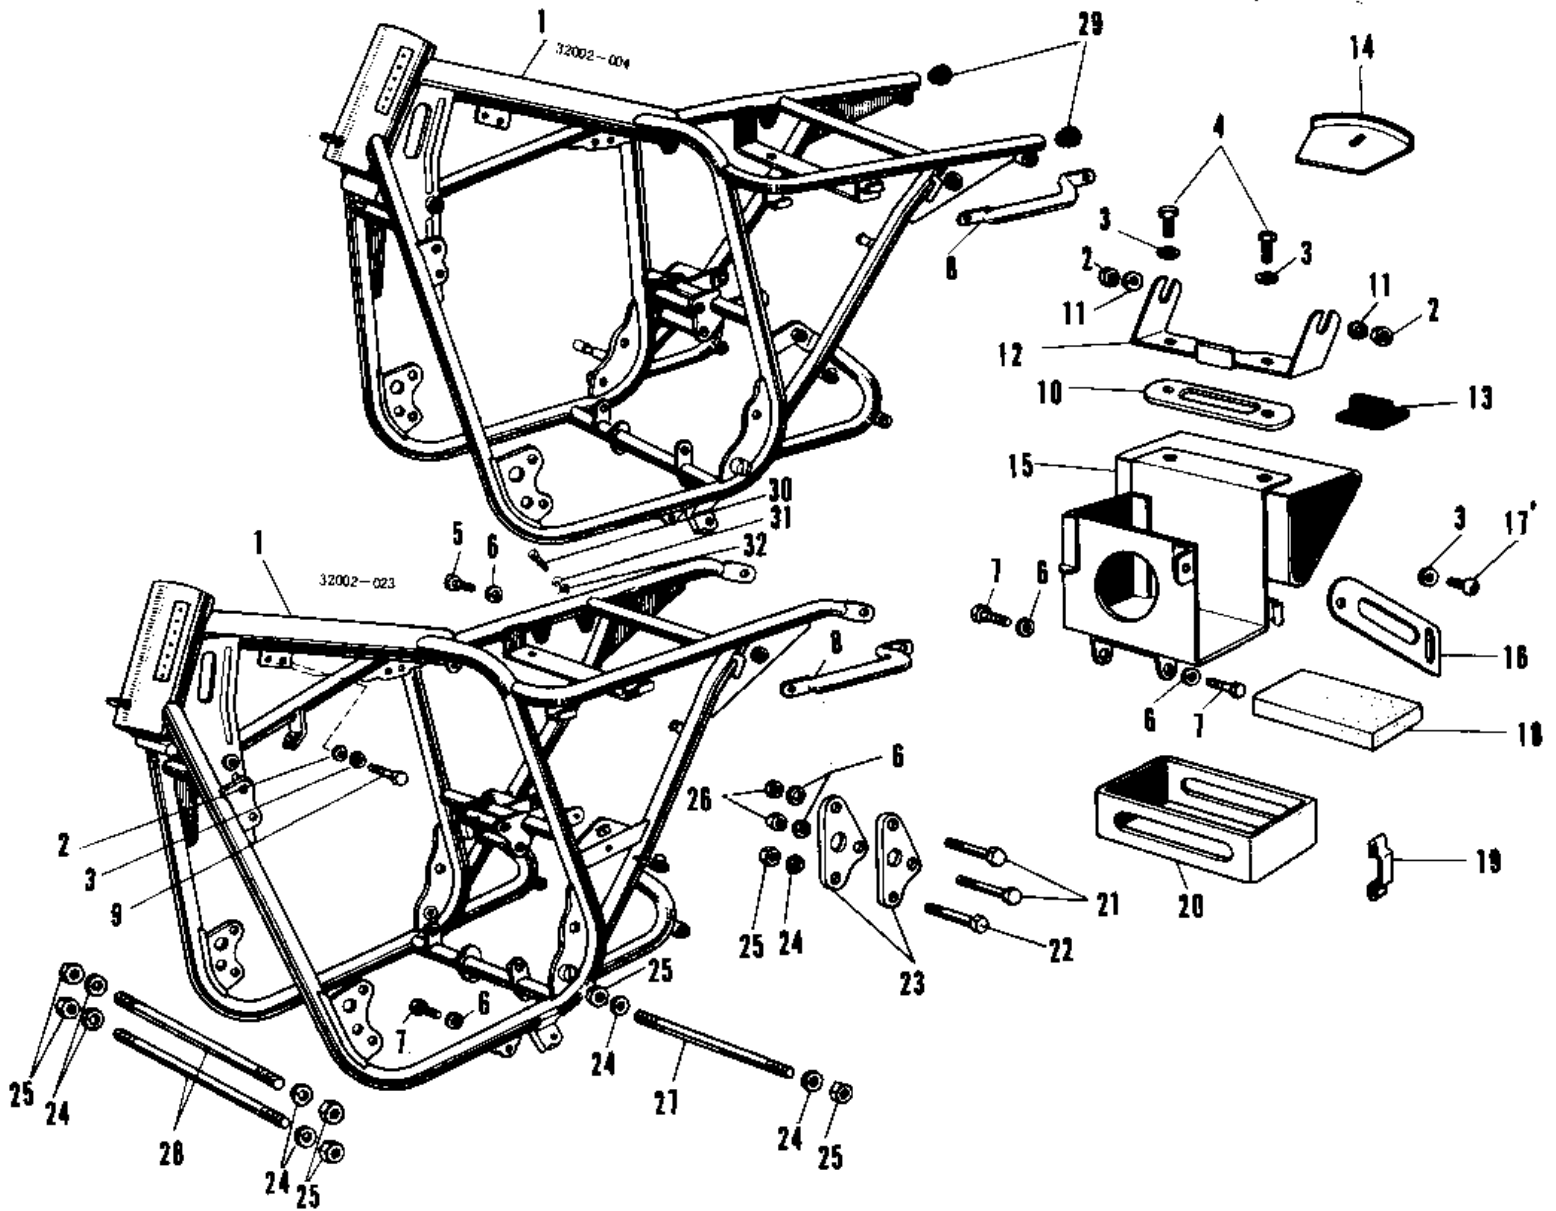

1967 Avenger SS PARTS DIAGRAM

FRAME A1/A7

1967 Avenger SS PARTS LIST

FRAME A1/A7

ITEM NAME	PART NUMBER	QUANTITY
FRAME (Ref # 1)	32002-023	NA
NUT 6MM (Ref # 2)	311B0600	6
WASHER SPRING 6MM (Ref # 3)	461F0600	7
BOLT-UPSET,6X16 (Ref # 4)	112G0616	2
BOLT-SMALL-UPSET,8X16 (Ref # 5)	115G0816	1
WASHER SPRING 8MM (Ref # 6)	461F0800	7
BOLT-SMALL-UPSET,8X16 (Ref # 7)	115G0816	4
GRIP FRAM (Ref # 8)	32109-010	1
BOLT-UPSET,6X35 (Ref # 9)	112G0635	4
NUT TOOL BOX SET (Ref # 10)	32100-009	1
WASHER PLAIN 6MM (Ref # 11)	411B0600	2
BRACKET RECTIFIER (Ref # 12)	32095-001	2
SEAT RECTIFIER RUBBER (Ref # 13)	32103-003	1
COVER AIR CLEANER (Ref # 14)	32104-002	1
BOX BATTERY - TOOL (Ref # 15)	32099-001	1
BAND BATTERY (Ref # 16)	32100-005	1
SCREW PAN HEAD 6X16 (Ref # 17)	220B0616	1
MAT BATTERY (Ref # 18)	32103-006	1
RUBBER BATTERY SUPPRT (Ref # 20)	32103-009	1
BOLT FLANGED,8X70 (Ref # 21)	92001-1583	2
BOLT,FLANGED,10X70 (Ref # 22)	92001-1618	(1
BOLT,FLANGED,10X70 (Ref # 22)	92001-1618	1
PLATE ENG REAR HOLDER (Ref # 23)	32030-006	2
WASHER SPRING 10MM (Ref # 24)	461F1000	7
NUT,10MM (Ref # 25)	314B1000	7
NUT,8MM (Ref # 26)	311B0800	2
BOLT ENG LOWER MOUNT (Ref # 27)	92091-003	1
BOLT,10X225 (Ref # 28)	92003-181	2
SCREW PAN HEAD 6X10 (Ref # 30)	220B0610	1