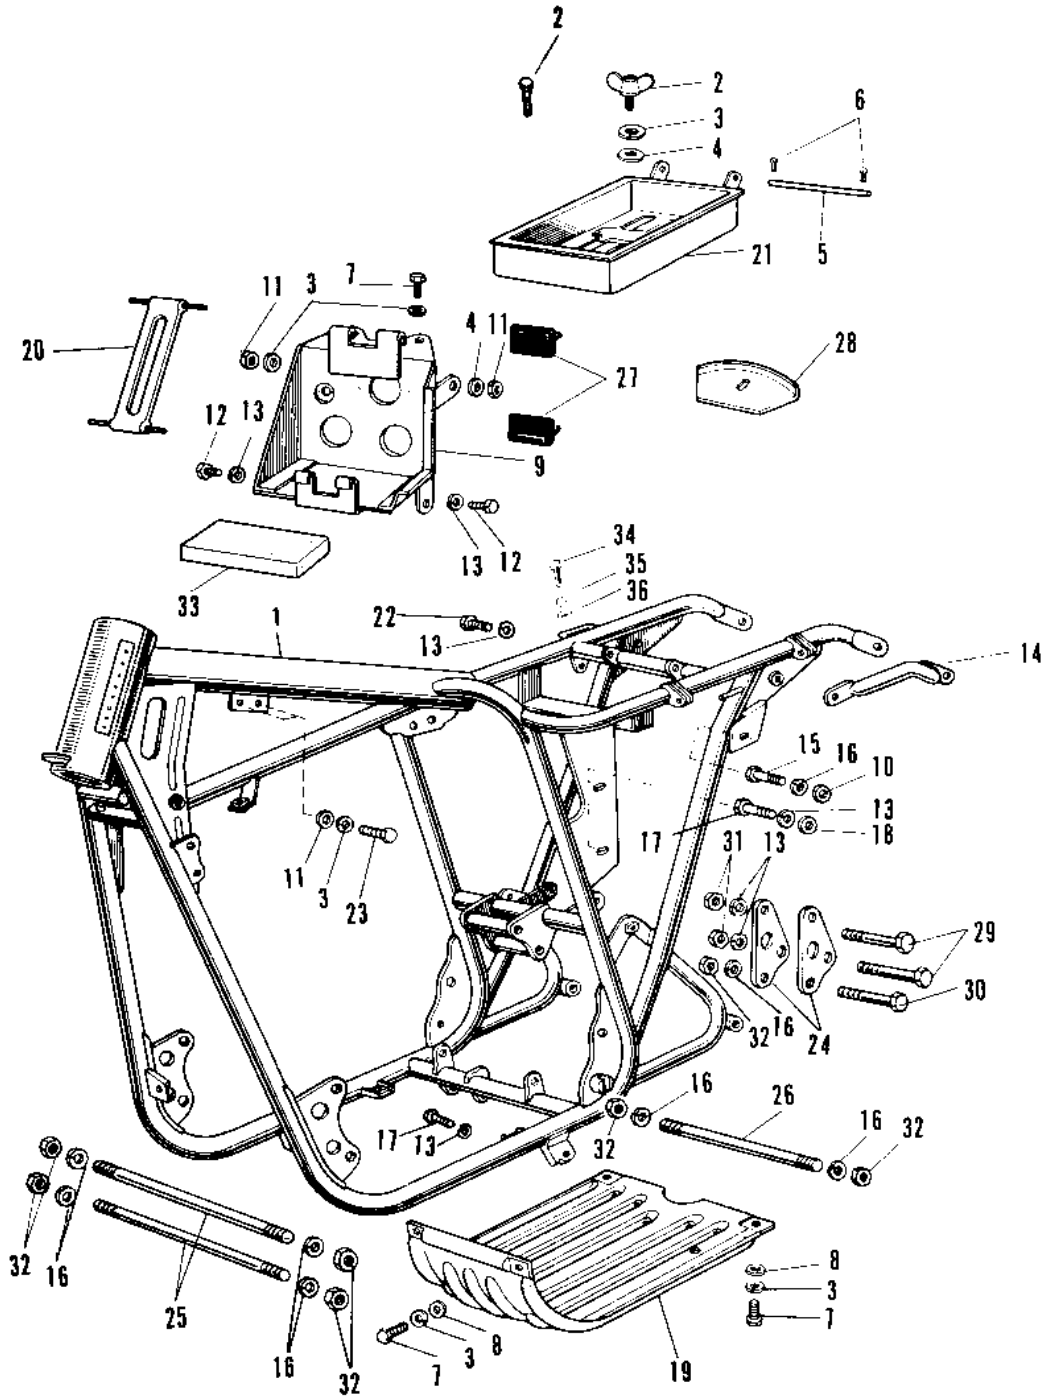

1966 Samurai PARTS DIAGRAM

FRAME A1SS/A7SS

1966 Samurai PARTS LIST

FRAME A1SS/A7SS

ITEM NAME	PART NUMBER	QUANTITY
FRAME (Ref # 1)	32002-007	1
SCREW PAN HEAD 6X12 (Ref # 2)	220B0612	1
WASHER SPRING 6MM (Ref # 3)	461F0600	12
WASHER PLAIN 6MM (Ref # 4)	411B0600	2
PIN OIL TANK FITTING (Ref # 5)	92043-020	1
PIN COTTER 1.6X10 (Ref # 6)	550D1610	2
BOLT-UPSET,6X12 (Ref # 7)	112G0612	2
WASHER PLAIN 6MM (Ref # 8)	410B0600	4
UNAVAILABLE IN PRICE BOOK (Ref # 9)	32097-004	1
WASHER PLAIN 10MM (Ref # 10)	410B1000	1
NUT 6MM (Ref # 11)	311B0600	6
BOLT HEX HEAD 8X16 (Ref # 12)	116B0816	2
WASHER SPRING 8MM (Ref # 13)	461F0800	7
GRIP FRAME (Ref # 14)	32109-004	1
BOLT,HEX HEAD,10X25 (Ref # 15)	113G1025	1
WASHER SPRING 10MM (Ref # 16)	461F1000	8
BOLT-SMALL-UPSET,8X18 (Ref # 17)	115G0818	2
WASHER PLAIN 8MM (Ref # 18)	411B0800	2
GUARD ENGINE (Ref # 19)	55011-005	1
BAND BATTERY (Ref # 20)	92072-015	1
BOX TOOL (Ref # 21)	32098-002	1
BOLT-SMALL-UPSET,8X16 (Ref # 22)	115G0816	1
BOLT-UPSET,6X35 (Ref # 23)	112G0635	4
PLATE ENG REAR HOLDER (Ref # 24)	32030-006	2
BOLT,10X225 (Ref # 25)	92003-181	2
BOLT ENG LOWER MOUNT (Ref # 26)	92091-003	1
SEAT RECTIFIER RUBBER (Ref # 27)	32103-003	2
COVER AIR CLEANER (Ref # 28)	32104-002	1
BOLT FLANGED,8X70 (Ref # 29)	92001-1583	2

1966 Samurai PARTS LIST

FRAME A1SS/A7SS

ITEM NAME	PART NUMBER	QUANTITY
BOLT,FLANGED,10X70 (Ref # 30)	92001-1618	(1
BOLT,FLANGED,10X70 (Ref # 30)	92001-1618	1
NUT,8MM (Ref # 31)	311B0800	2
NUT,10MM (Ref # 32)	314B1000	7
MAT BATTERY (Ref # 33)	32103-006	1
SCREW PAN HEAD 6X10 (Ref # 34)	220B0610	1
WASHER SPRING 6MM (Ref # 35)	461F0600	1
WASHER PLAIN 6MM (Ref # 36)	410B0600	1