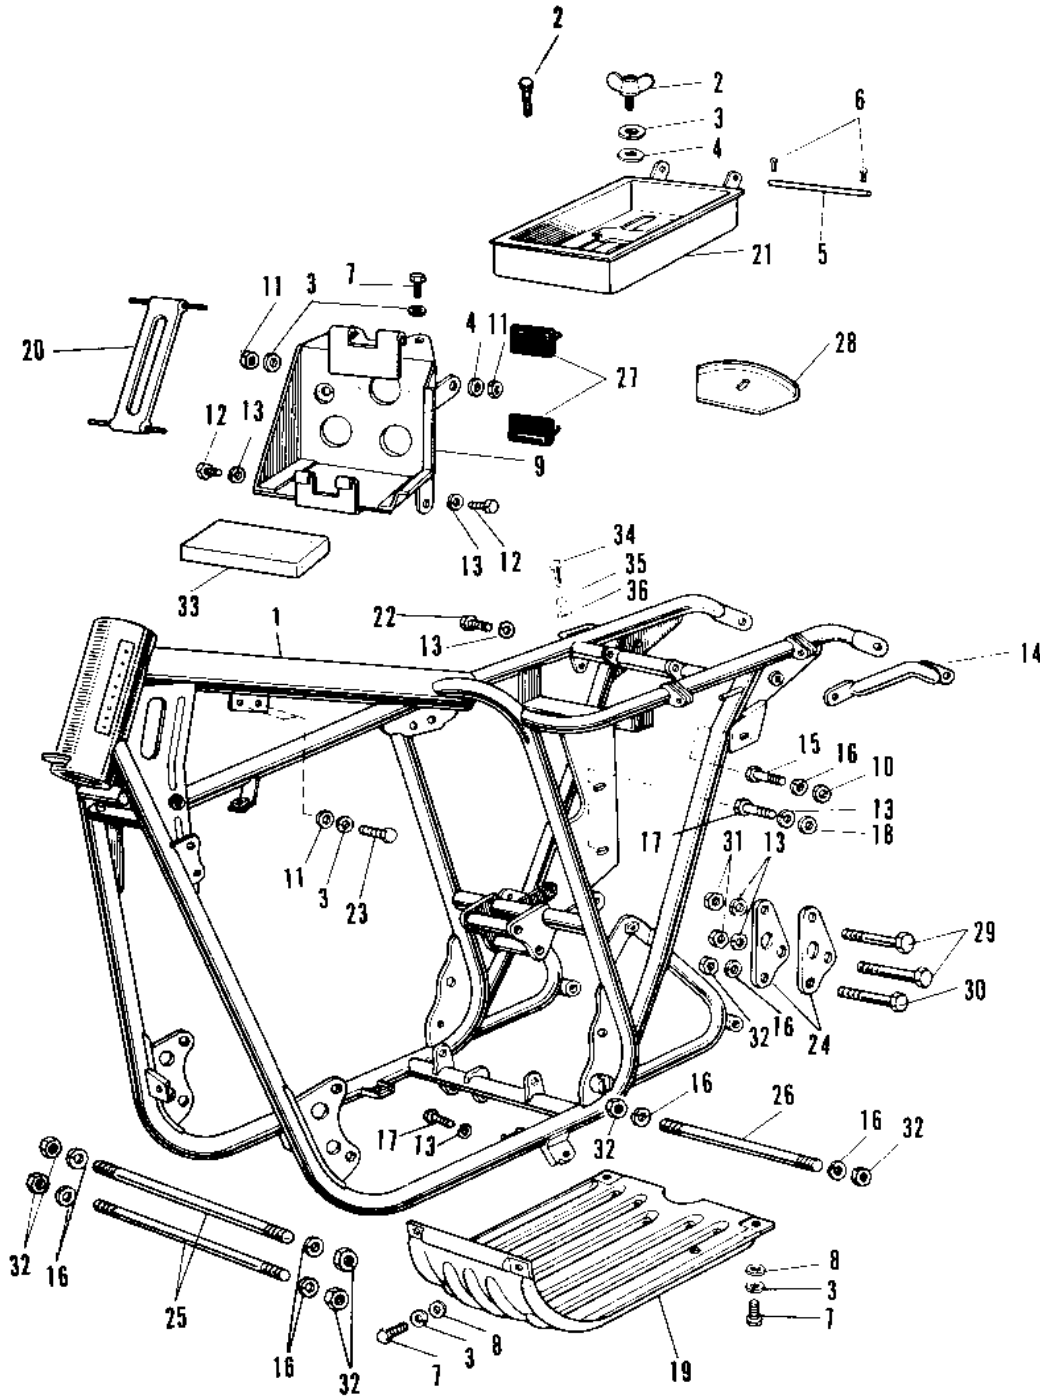

# 1969 Avenger PARTS DIAGRAM

FRAME A1SS/A7SS

# 1969 Avenger PARTS LIST

FRAME A1SS/A7SS

ITEM NAME	PART NUMBER	QUANTITY
FRAME (Ref # 1)	32002-007	1
SCREW PAN HEAD 6X12 (Ref # 2)	220B0612	1
WASHER SPRING 6MM (Ref # 3)	461F0600	12
WASHER PLAIN 6MM (Ref # 4)	411B0600	2
PIN OIL TANK FITTING (Ref # 5)	92043-020	1
PIN COTTER 1.6X10 (Ref # 6)	550D1610	2
BOLT-UPSET,6X12 (Ref # 7)	112G0612	2
WASHER PLAIN 6MM (Ref # 8)	410B0600	4
UNAVAILABLE IN PRICE BOOK (Ref # 9)	32097-004	1
WASHER PLAIN 10MM (Ref # 10)	410B1000	1
NUT 6MM (Ref # 11)	311B0600	6
BOLT HEX HEAD 8X16 (Ref # 12)	116B0816	2
WASHER SPRING 8MM (Ref # 13)	461F0800	7
GRIP FRAME (Ref # 14)	32109-004	1
BOLT,HEX HEAD,10X25 (Ref # 15)	113G1025	1
WASHER SPRING 10MM (Ref # 16)	461F1000	8
BOLT-SMALL-UPSET,8X18 (Ref # 17)	115G0818	2
WASHER PLAIN 8MM (Ref # 18)	411B0800	2
GUARD ENGINE (Ref # 19)	55011-005	1
BAND BATTERY (Ref # 20)	92072-015	1
BOX TOOL (Ref # 21)	32098-002	1
BOLT-SMALL-UPSET,8X16 (Ref # 22)	115G0816	1
BOLT-UPSET,6X35 (Ref # 23)	112G0635	4
PLATE ENG REAR HOLDER (Ref # 24)	32030-006	2
BOLT,10X225 (Ref # 25)	92003-181	2
BOLT ENG LOWER MOUNT (Ref # 26)	92091-003	1
SEAT RECTIFIER RUBBER (Ref # 27)	32103-003	2
COVER AIR CLEANER (Ref # 28)	32104-002	1
BOLT FLANGED,8X70 (Ref # 29)	92001-1583	2

# 1969 Avenger PARTS LIST

FRAME A1SS/A7SS

ITEM NAME	PART NUMBER	QUANTITY
BOLT,FLANGED,10X70 (Ref # 30)	92001-1618	(1
BOLT,FLANGED,10X70 (Ref # 30)	92001-1618	1
NUT,8MM (Ref # 31)	311B0800	2
NUT,10MM (Ref # 32)	314B1000	7
MAT BATTERY (Ref # 33)	32103-006	1
SCREW PAN HEAD 6X10 (Ref # 34)	220B0610	1
WASHER SPRING 6MM (Ref # 35)	461F0600	1
WASHER PLAIN 6MM (Ref # 36)	410B0600	1