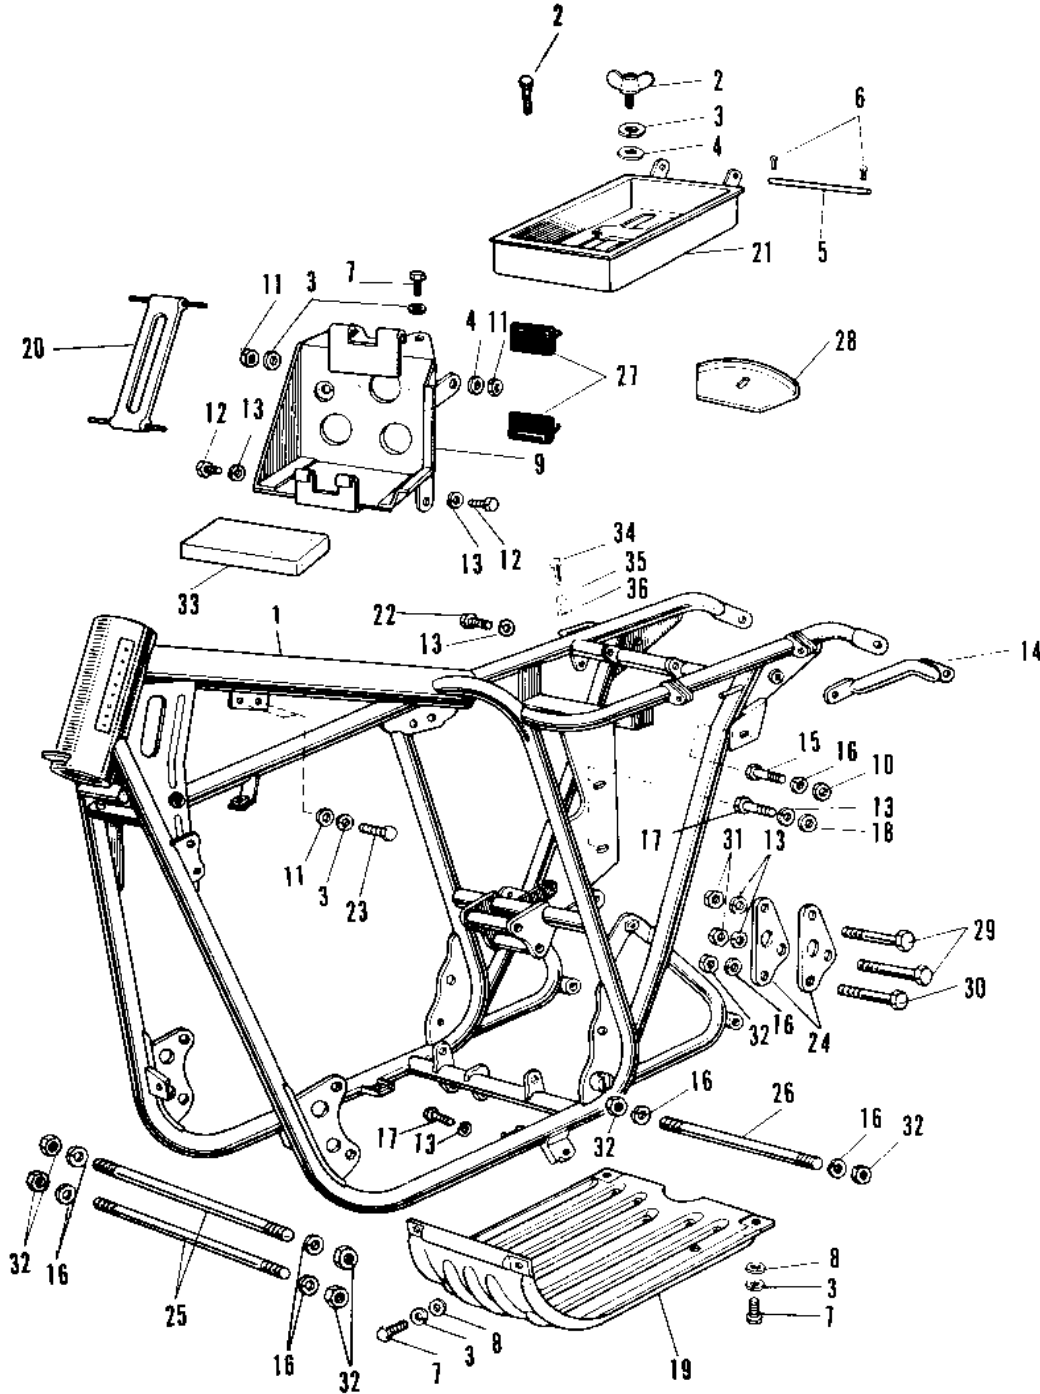

1970 Avenger PARTS DIAGRAM

FRAME A1SS/A7SS

1970 Avenger PARTS LIST

FRAME A1SS/A7SS

ITEM NAME	PART NUMBER	QUANTITY
FRAME (Ref # 1)	32002-007	1
SCREW PAN HEAD 6X12 (Ref # 2)	220B0612	1
WASHER SPRING 6MM (Ref # 3)	461F0600	12
WASHER PLAIN 6MM (Ref # 4)	411B0600	2
PIN OIL TANK FITTING (Ref # 5)	92043-020	1
PIN COTTER 1.6X10 (Ref # 6)	550D1610	2
BOLT-UPSET,6X12 (Ref # 7)	112G0612	2
WASHER PLAIN 6MM (Ref # 8)	410B0600	4
UNAVAILABLE IN PRICE BOOK (Ref # 9)	32097-004	1
WASHER PLAIN 10MM (Ref # 10)	410B1000	1
NUT 6MM (Ref # 11)	311B0600	6
BOLT HEX HEAD 8X16 (Ref # 12)	116B0816	2
WASHER SPRING 8MM (Ref # 13)	461F0800	7
GRIP FRAME (Ref # 14)	32109-004	1
BOLT,HEX HEAD,10X25 (Ref # 15)	113G1025	1
WASHER SPRING 10MM (Ref # 16)	461F1000	8
BOLT-SMALL-UPSET,8X18 (Ref # 17)	115G0818	2
WASHER PLAIN 8MM (Ref # 18)	411B0800	2
GUARD ENGINE (Ref # 19)	55011-005	1
BAND BATTERY (Ref # 20)	92072-015	1
BOX TOOL (Ref # 21)	32098-002	1
BOLT-SMALL-UPSET,8X16 (Ref # 22)	115G0816	1
BOLT-UPSET,6X35 (Ref # 23)	112G0635	4
PLATE ENG REAR HOLDER (Ref # 24)	32030-006	2
BOLT,10X225 (Ref # 25)	92003-181	2
BOLT ENG LOWER MOUNT (Ref # 26)	92091-003	1
SEAT RECTIFIER RUBBER (Ref # 27)	32103-003	2
COVER AIR CLEANER (Ref # 28)	32104-002	1
BOLT FLANGED,8X70 (Ref # 29)	92001-1583	2

1970 Avenger PARTS LIST

FRAME A1SS/A7SS

ITEM NAME	PART NUMBER	QUANTITY
BOLT,FLANGED,10X70 (Ref # 30)	92001-1618	(1
BOLT,FLANGED,10X70 (Ref # 30)	92001-1618	1
NUT,8MM (Ref # 31)	311B0800	2
NUT,10MM (Ref # 32)	314B1000	7
MAT BATTERY (Ref # 33)	32103-006	1
SCREW PAN HEAD 6X10 (Ref # 34)	220B0610	1
WASHER SPRING 6MM (Ref # 35)	461F0600	1
WASHER PLAIN 6MM (Ref # 36)	410B0600	1