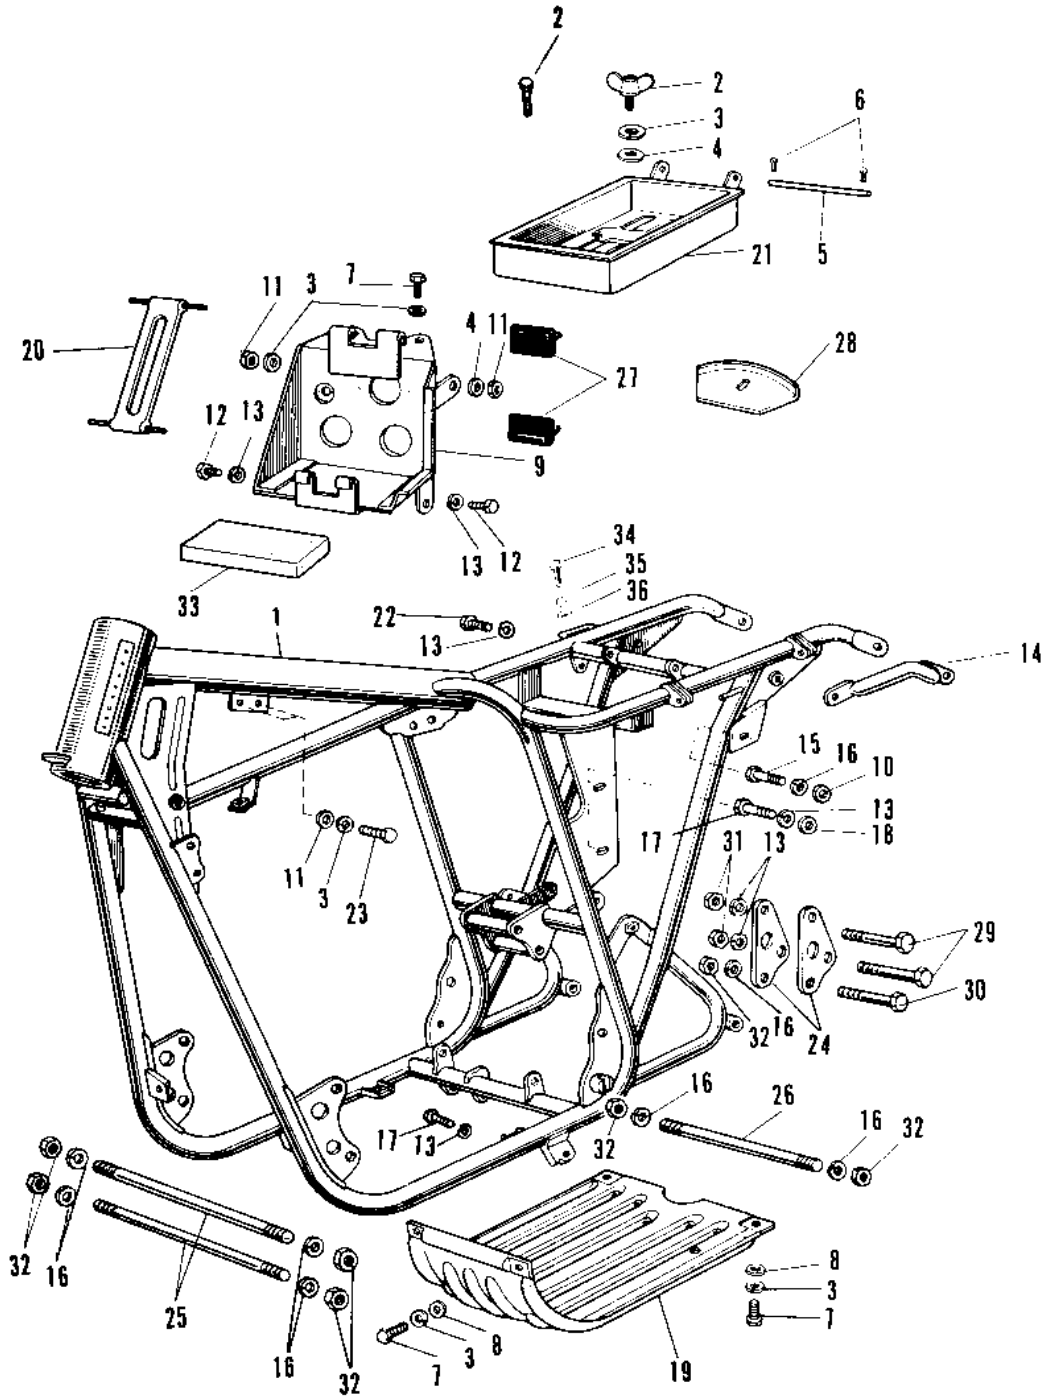

1967 Avenger SS PARTS DIAGRAM

FRAME A1SS/A7SS

1967 Avenger SS PARTS LIST

FRAME A1SS/A7SS

ITEM NAME	PART NUMBER	QUANTITY
FRAME (Ref # 1)	32002-007	1
SCREW PAN HEAD 6X12 (Ref # 2)	220B0612	1
WASHER SPRING 6MM (Ref # 3)	461F0600	12
WASHER PLAIN 6MM (Ref # 4)	411B0600	2
PIN OIL TANK FITTING (Ref # 5)	92043-020	1
PIN COTTER 1.6X10 (Ref # 6)	550D1610	2
BOLT-UPSET,6X12 (Ref # 7)	112G0612	2
WASHER PLAIN 6MM (Ref # 8)	410B0600	4
UNAVAILABLE IN PRICE BOOK (Ref # 9)	32097-004	1
WASHER PLAIN 10MM (Ref # 10)	410B1000	1
NUT 6MM (Ref # 11)	311B0600	6
BOLT HEX HEAD 8X16 (Ref # 12)	116B0816	2
WASHER SPRING 8MM (Ref # 13)	461F0800	7
GRIP FRAME (Ref # 14)	32109-004	1
BOLT,HEX HEAD,10X25 (Ref # 15)	113G1025	1
WASHER SPRING 10MM (Ref # 16)	461F1000	8
BOLT-SMALL-UPSET,8X18 (Ref # 17)	115G0818	2
WASHER PLAIN 8MM (Ref # 18)	411B0800	2
GUARD ENGINE (Ref # 19)	55011-005	1
BAND BATTERY (Ref # 20)	92072-015	1
BOX TOOL (Ref # 21)	32098-002	1
BOLT-SMALL-UPSET,8X16 (Ref # 22)	115G0816	1
BOLT-UPSET,6X35 (Ref # 23)	112G0635	4
PLATE ENG REAR HOLDER (Ref # 24)	32030-006	2
BOLT,10X225 (Ref # 25)	92003-181	2
BOLT ENG LOWER MOUNT (Ref # 26)	92091-003	1
SEAT RECTIFIER RUBBER (Ref # 27)	32103-003	2
COVER AIR CLEANER (Ref # 28)	32104-002	1
BOLT FLANGED,8X70 (Ref # 29)	92001-1583	2

1967 Avenger SS PARTS LIST

FRAME A1SS/A7SS

ITEM NAME	PART NUMBER	QUANTITY
BOLT,FLANGED,10X70 (Ref # 30)	92001-1618	(1
BOLT,FLANGED,10X70 (Ref # 30)	92001-1618	1
NUT,8MM (Ref # 31)	311B0800	2
NUT,10MM (Ref # 32)	314B1000	7
MAT BATTERY (Ref # 33)	32103-006	1
SCREW PAN HEAD 6X10 (Ref # 34)	220B0610	1
WASHER SPRING 6MM (Ref # 35)	461F0600	1
WASHER PLAIN 6MM (Ref # 36)	410B0600	1