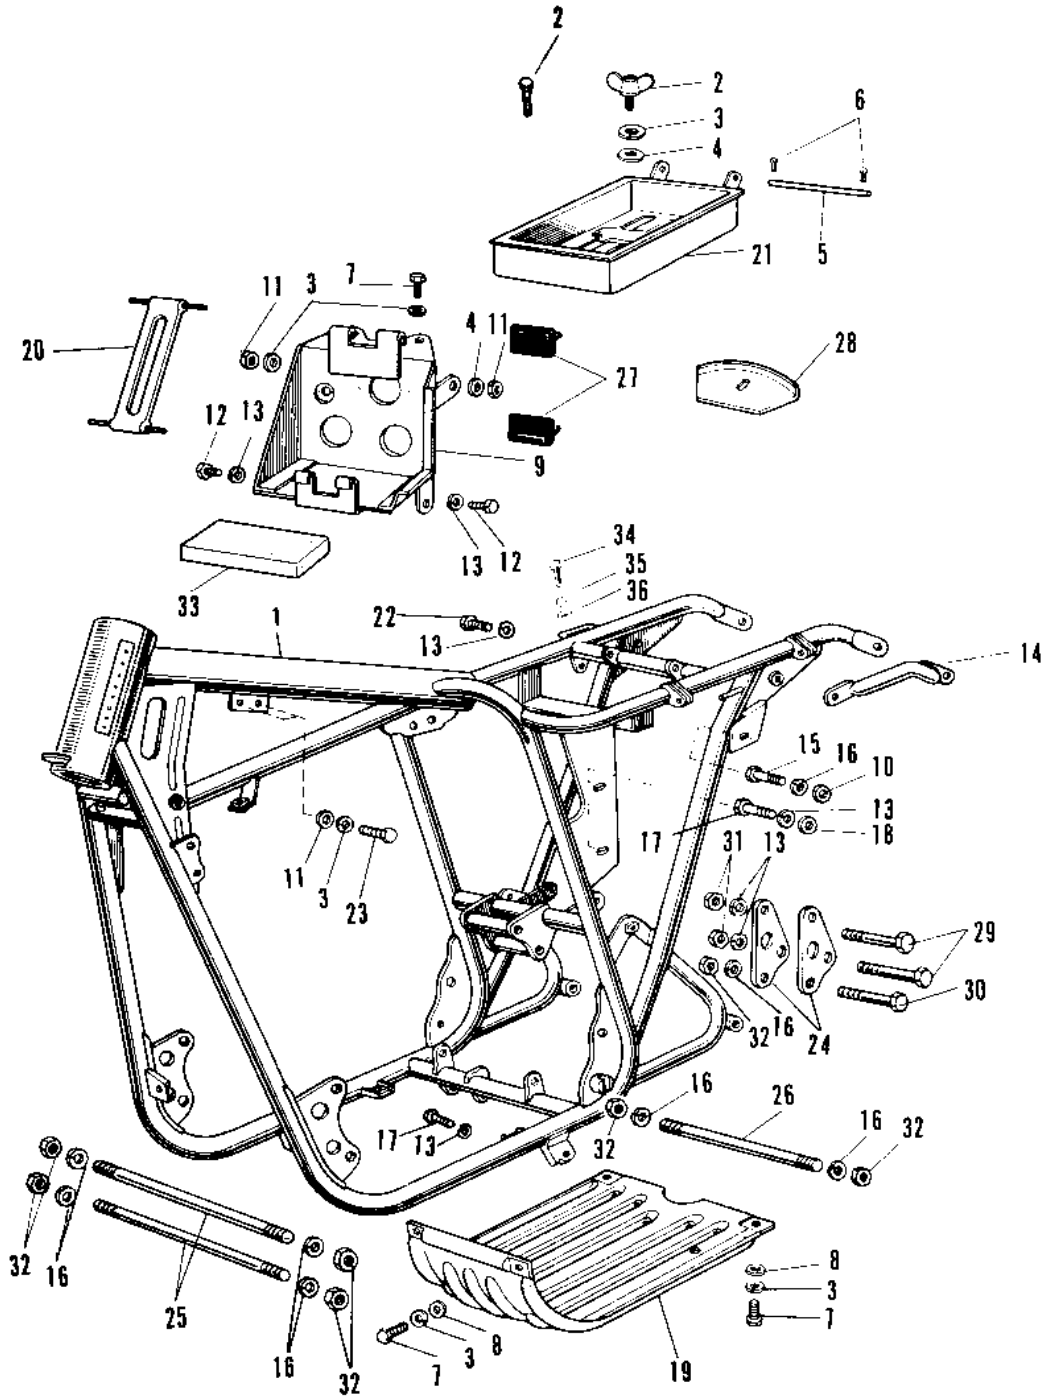

# 1968 Avenger SS PARTS DIAGRAM

FRAME A1SS/A7SS

# 1968 Avenger SS PARTS LIST

FRAME A1SS/A7SS

ITEM NAME	PART NUMBER	QUANTITY
FRAME (Ref # 1)	32002-007	1
SCREW PAN HEAD 6X12 (Ref # 2)	220B0612	1
WASHER SPRING 6MM (Ref # 3)	461F0600	12
WASHER PLAIN 6MM (Ref # 4)	411B0600	2
PIN OIL TANK FITTING (Ref # 5)	92043-020	1
PIN COTTER 1.6X10 (Ref # 6)	550D1610	2
BOLT-UPSET,6X12 (Ref # 7)	112G0612	2
WASHER PLAIN 6MM (Ref # 8)	410B0600	4
UNAVAILABLE IN PRICE BOOK (Ref # 9)	32097-004	1
WASHER PLAIN 10MM (Ref # 10)	410B1000	1
NUT 6MM (Ref # 11)	311B0600	6
BOLT HEX HEAD 8X16 (Ref # 12)	116B0816	2
WASHER SPRING 8MM (Ref # 13)	461F0800	7
GRIP FRAME (Ref # 14)	32109-004	1
BOLT,HEX HEAD,10X25 (Ref # 15)	113G1025	1
WASHER SPRING 10MM (Ref # 16)	461F1000	8
BOLT-SMALL-UPSET,8X18 (Ref # 17)	115G0818	2
WASHER PLAIN 8MM (Ref # 18)	411B0800	2
GUARD ENGINE (Ref # 19)	55011-005	1
BAND BATTERY (Ref # 20)	92072-015	1
BOX TOOL (Ref # 21)	32098-002	1
BOLT-SMALL-UPSET,8X16 (Ref # 22)	115G0816	1
BOLT-UPSET,6X35 (Ref # 23)	112G0635	4
PLATE ENG REAR HOLDER (Ref # 24)	32030-006	2
BOLT,10X225 (Ref # 25)	92003-181	2
BOLT ENG LOWER MOUNT (Ref # 26)	92091-003	1
SEAT RECTIFIER RUBBER (Ref # 27)	32103-003	2
COVER AIR CLEANER (Ref # 28)	32104-002	1
BOLT FLANGED,8X70 (Ref # 29)	92001-1583	2

# 1968 Avenger SS PARTS LIST

FRAME A1SS/A7SS

ITEM NAME	PART NUMBER	QUANTITY
BOLT,FLANGED,10X70 (Ref # 30)	92001-1618	(1
BOLT,FLANGED,10X70 (Ref # 30)	92001-1618	1
NUT,8MM (Ref # 31)	311B0800	2
NUT,10MM (Ref # 32)	314B1000	7
MAT BATTERY (Ref # 33)	32103-006	1
SCREW PAN HEAD 6X10 (Ref # 34)	220B0610	1
WASHER SPRING 6MM (Ref # 35)	461F0600	1
WASHER PLAIN 6MM (Ref # 36)	410B0600	1