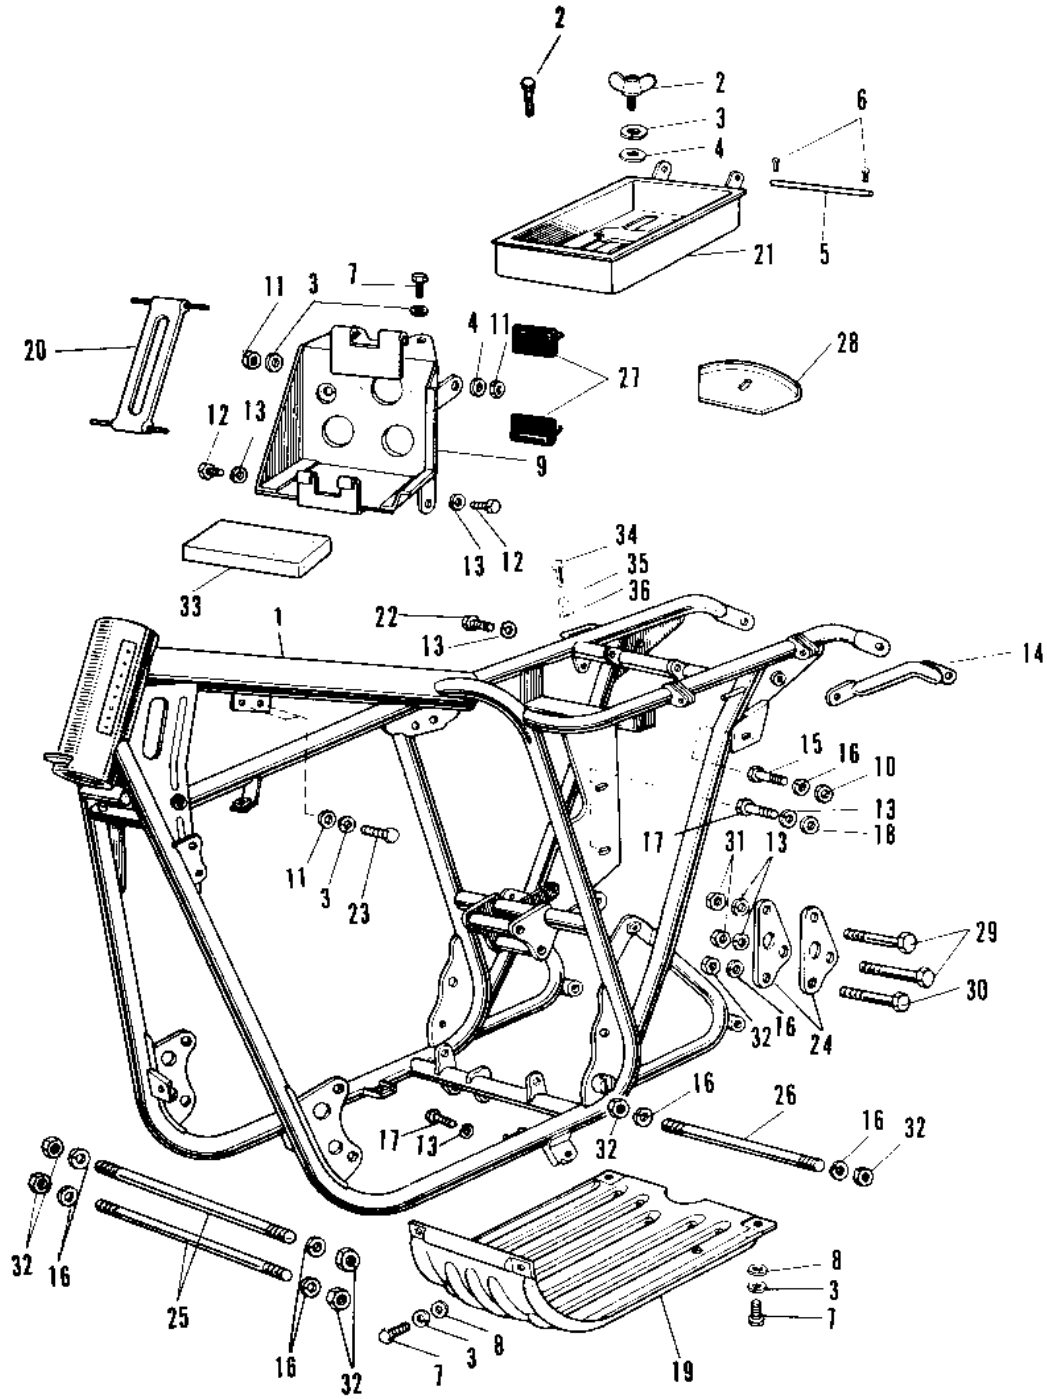

# 1971 A7SS-B PARTS DIAGRAM

FRAME A1SS/A7SS

# 1971 A7SS-B PARTS LIST

## FRAME A1SS/A7SS

ITEM NAME	PART NUMBER	QUANTITY
FRAME (Ref # 1)	32002-007	1
SCREW PAN HEAD 6X12 (Ref # 2)	220B0612	1
WASHER SPRING 6MM (Ref # 3)	461F0600	12
WASHER PLAIN 6MM (Ref # 4)	411B0600	2
PIN OIL TANK FITTING (Ref # 5)	92043-020	1
PIN COTTER 1.6X10 (Ref # 6)	550D1610	2
BOLT-UPSET,6X12 (Ref # 7)	112G0612	2
WASHER PLAIN 6MM (Ref # 8)	410B0600	4
UNAVAILABLE IN PRICE BOOK (Ref # 9)	32097-004	1
WASHER PLAIN 10MM (Ref # 10)	410B1000	1
NUT 6MM (Ref # 11)	311B0600	6
BOLT HEX HEAD 8X16 (Ref # 12)	116B0816	2
WASHER SPRING 8MM (Ref # 13)	461F0800	7
GRIP FRAME (Ref # 14)	32109-004	1
BOLT,HEX HEAD,10X25 (Ref # 15)	113G1025	1
WASHER SPRING 10MM (Ref # 16)	461F1000	8
BOLT-SMALL-UPSET,8X18 (Ref # 17)	115G0818	2
WASHER PLAIN 8MM (Ref # 18)	411B0800	2
GUARD ENGINE (Ref # 19)	55011-005	1
BAND BATTERY (Ref # 20)	92072-015	1
BOX TOOL (Ref # 21)	32098-002	1
BOLT-SMALL-UPSET,8X16 (Ref # 22)	115G0816	1
BOLT-UPSET,6X35 (Ref # 23)	112G0635	4
PLATE ENG REAR HOLDER (Ref # 24)	32030-006	2
BOLT,10X225 (Ref # 25)	92003-181	2
BOLT ENG LOWER MOUNT (Ref # 26)	92091-003	1
SEAT RECTIFIER RUBBER (Ref # 27)	32103-003	2
COVER AIR CLEANER (Ref # 28)	32104-002	1
BOLT FLANGED,8X70 (Ref # 29)	92001-1583	2

## 1971 A7SS-B PARTS LIST

FRAME A1SS/A7SS

ITEM NAME	PART NUMBER	QUANTITY
BOLT,FLANGED,10X70 (Ref # 30)	92001-1618	(1
BOLT,FLANGED,10X70 (Ref # 30)	92001-1618	1
NUT,8MM (Ref # 31)	311B0800	2
NUT,10MM (Ref # 32)	314B1000	7
MAT BATTERY (Ref # 33)	32103-006	1
SCREW PAN HEAD 6X10 (Ref # 34)	220B0610	1
WASHER SPRING 6MM (Ref # 35)	461F0600	1
WASHER PLAIN 6MM (Ref # 36)	410B0600	1