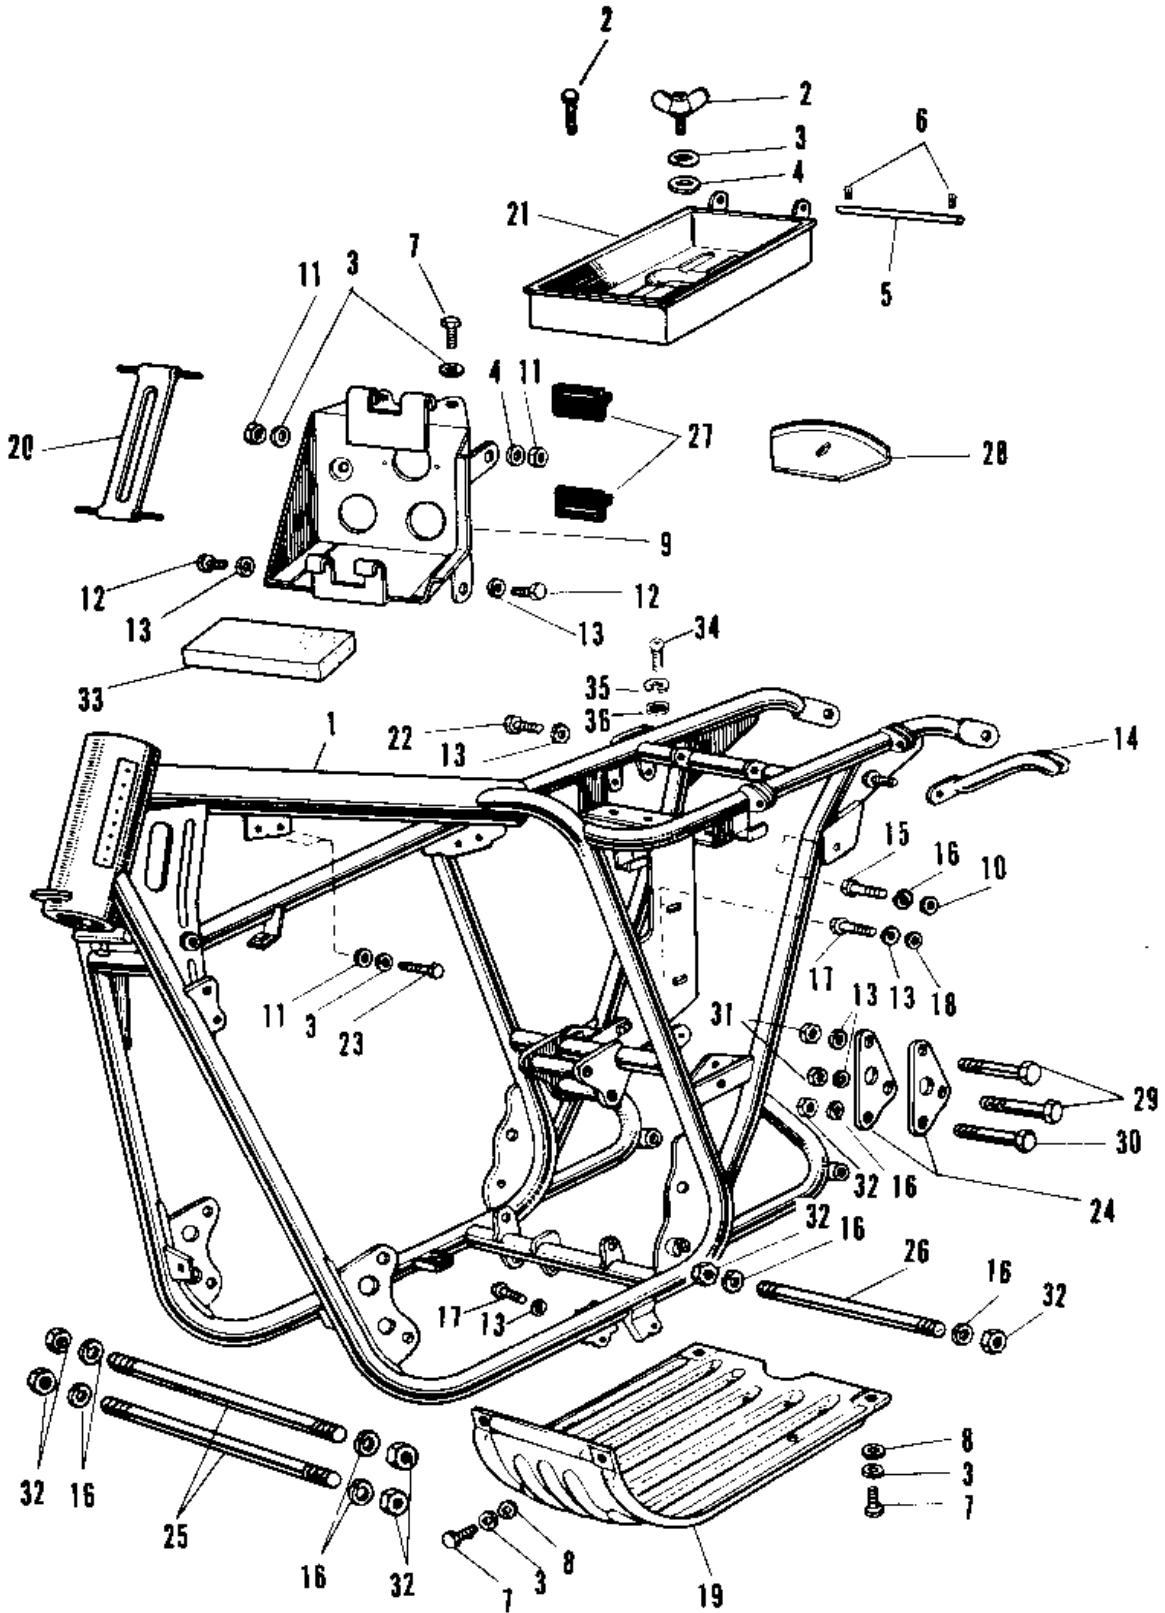

1969 Samurai PARTS DIAGRAM

FRAME A1/SS, A7/SS

1969 Samurai PARTS LIST

FRAME A1/SS, A7/SS

ITEM NAME	PART NUMBER	QUANTITY
FRAME (Ref # 1)	32002-028	1
SCREW PAN HEAD 6X12 (Ref # 2)	220B0612	1
WASHER SPRING 6MM (Ref # 3)	461F0600	8
WASHER PLAIN 6MM (Ref # 4)	411B0600	2
PIN OIL TANK FITTING (Ref # 5)	92043-020	1
PIN COTTER 1.6X10 (Ref # 6)	550D1610	2
BOLT-UPSET,6X12 (Ref # 7)	112G0612	2
WASHER PLAIN 6MM (Ref # 8)	411B0600	4
(Ref # 9)	32097-004	1
NUT 6MM (Ref # 11)	311B0600	6
BOLT HEX HEAD 8X16 (Ref # 12)	116B0816	2
WASHER SPRING 8MM (Ref # 13)	461F0800	7
GRIP FRAME (Ref # 14)	32109-004	1
WASHER SPRING 10MM (Ref # 16)	461F1000	7
BOLT-SMALL-UPSET,8X18 (Ref # 17)	115G0818	2
BAND BATTERY (Ref # 20)	92072-015	1
BOX TOOL (Ref # 21)	32098-002	1
BOLT-SMALL-UPSET,8X16 (Ref # 22)	115G0816	1
BOLT-UPSET,6X35 (Ref # 23)	112G0635	4
PLATE ENG REAR HOLDER (Ref # 24)	32030-006	2
BOLT,10X225 (Ref # 25)	92003-181	2
BOLT ENG LOWER MOUNT (Ref # 26)	92091-003	1
SEAT RECTIFIER RUBBER (Ref # 27)	32103-003	2
COVER AIR CLEANER (Ref # 28)	32104-002	1
BOLT FLANGED,8X70 (Ref # 29)	92001-1583	2
BOLT,FLANGED,10X70 (Ref # 30)	92001-1618	(1
BOLT,FLANGED,10X70 (Ref # 30)	92001-1618	1
NUT,8MM (Ref # 31)	311B0800	2
NUT,10MM (Ref # 32)	314B1000	7

1969 Samurai PARTS LIST

FRAME A1/SS, A7/SS

ITEM NAME	PART NUMBER	QUANTITY
MAT BATTERY (Ref # 33)	32103-006	1
SCREW PAN HEAD 6X10 (Ref # 34)	220B0610	1
WASHER SPRING 6MM (Ref # 35)	461F0600	1
WASHER PLAIN 6MM (Ref # 36)	410B0600	1