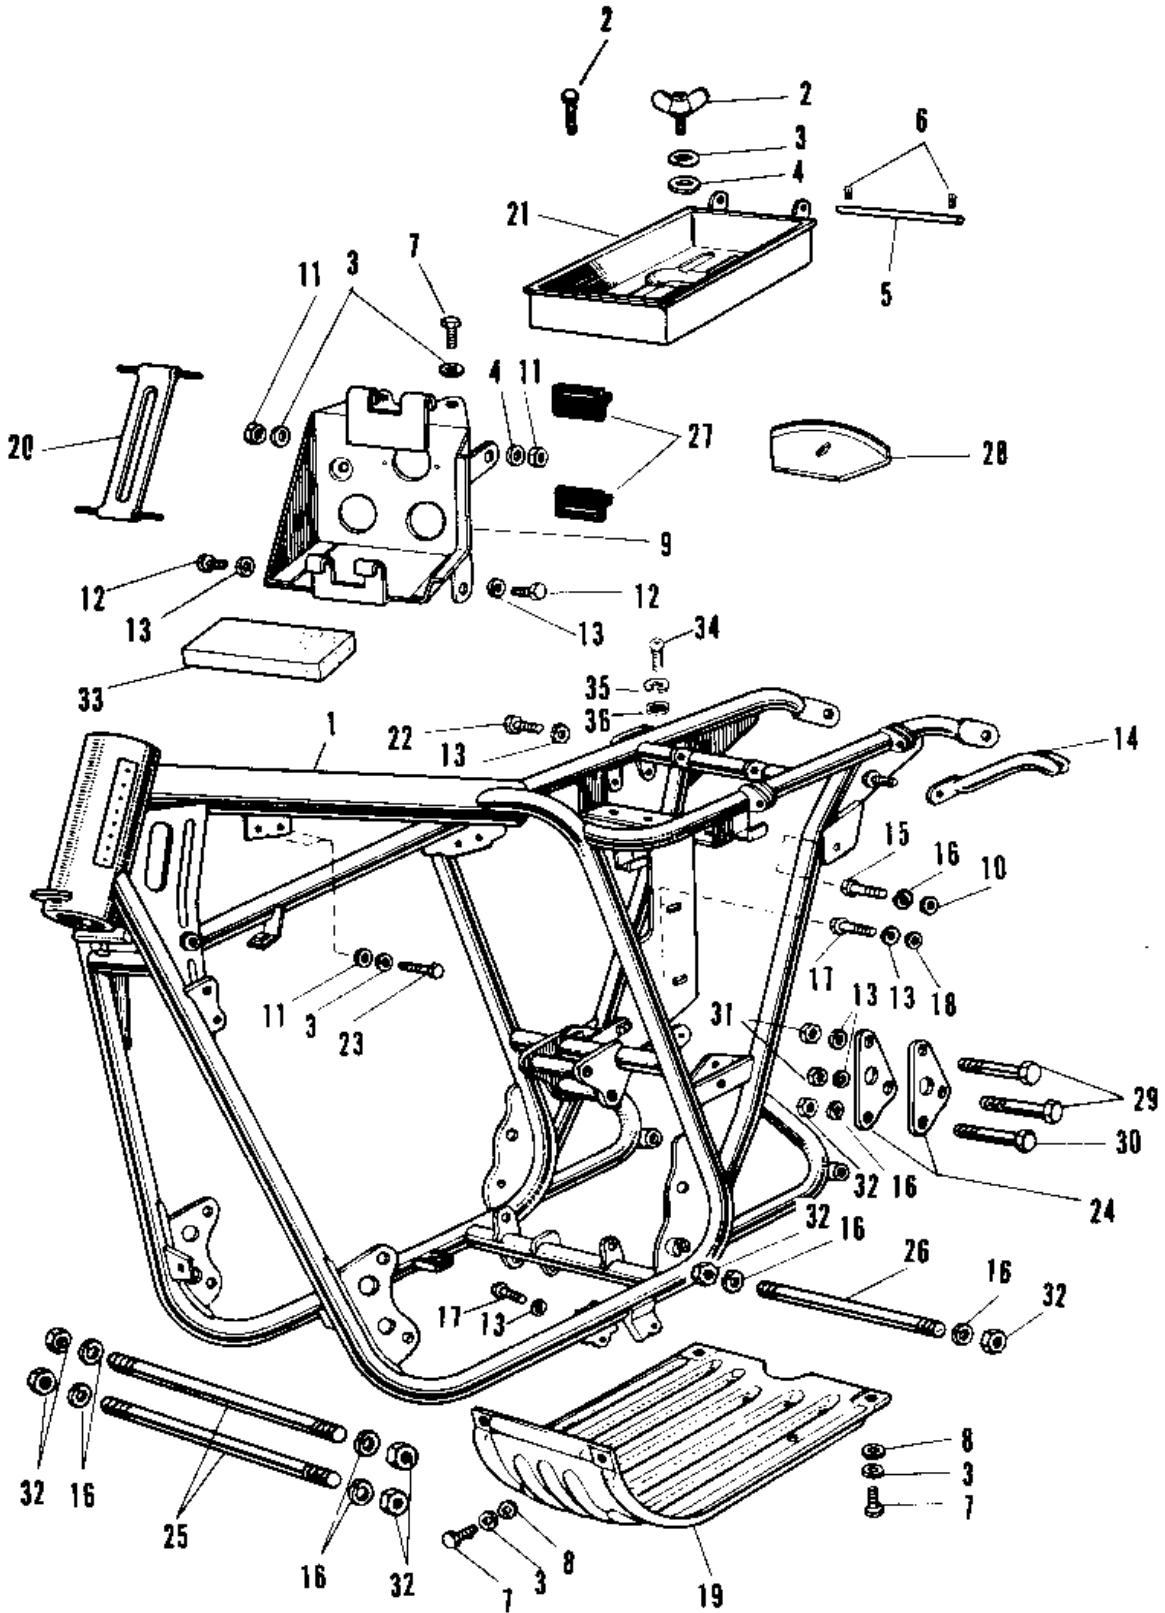

# 1967 Avenger PARTS DIAGRAM

FRAME A1/SS, A7/SS

# 1967 Avenger PARTS LIST

FRAME A1/SS, A7/SS

ITEM NAME	PART NUMBER	QUANTITY
FRAME (Ref # 1)	32002-028	1
SCREW PAN HEAD 6X12 (Ref # 2)	220B0612	1
WASHER SPRING 6MM (Ref # 3)	461F0600	8
WASHER PLAIN 6MM (Ref # 4)	411B0600	2
PIN OIL TANK FITTING (Ref # 5)	92043-020	1
PIN COTTER 1.6X10 (Ref # 6)	550D1610	2
BOLT-UPSET,6X12 (Ref # 7)	112G0612	2
WASHER PLAIN 6MM (Ref # 8)	411B0600	4
(Ref # 9)	32097-004	1
NUT 6MM (Ref # 11)	311B0600	6
BOLT HEX HEAD 8X16 (Ref # 12)	116B0816	2
WASHER SPRING 8MM (Ref # 13)	461F0800	7
GRIP FRAME (Ref # 14)	32109-004	1
WASHER SPRING 10MM (Ref # 16)	461F1000	7
BOLT-SMALL-UPSET,8X18 (Ref # 17)	115G0818	2
BAND BATTERY (Ref # 20)	92072-015	1
BOX TOOL (Ref # 21)	32098-002	1
BOLT-SMALL-UPSET,8X16 (Ref # 22)	115G0816	1
BOLT-UPSET,6X35 (Ref # 23)	112G0635	4
PLATE ENG REAR HOLDER (Ref # 24)	32030-006	2
BOLT,10X225 (Ref # 25)	92003-181	2
BOLT ENG LOWER MOUNT (Ref # 26)	92091-003	1
SEAT RECTIFIER RUBBER (Ref # 27)	32103-003	2
COVER AIR CLEANER (Ref # 28)	32104-002	1
BOLT FLANGED,8X70 (Ref # 29)	92001-1583	2
BOLT,FLANGED,10X70 (Ref # 30)	92001-1618	(1
BOLT,FLANGED,10X70 (Ref # 30)	92001-1618	1
NUT,8MM (Ref # 31)	311B0800	2
NUT,10MM (Ref # 32)	314B1000	7

# 1967 Avenger PARTS LIST

FRAME A1/SS, A7/SS

ITEM NAME	PART NUMBER	QUANTITY
MAT BATTERY (Ref # 33)	32103-006	1
SCREW PAN HEAD 6X10 (Ref # 34)	220B0610	1
WASHER SPRING 6MM (Ref # 35)	461F0600	1
WASHER PLAIN 6MM (Ref # 36)	410B0600	1