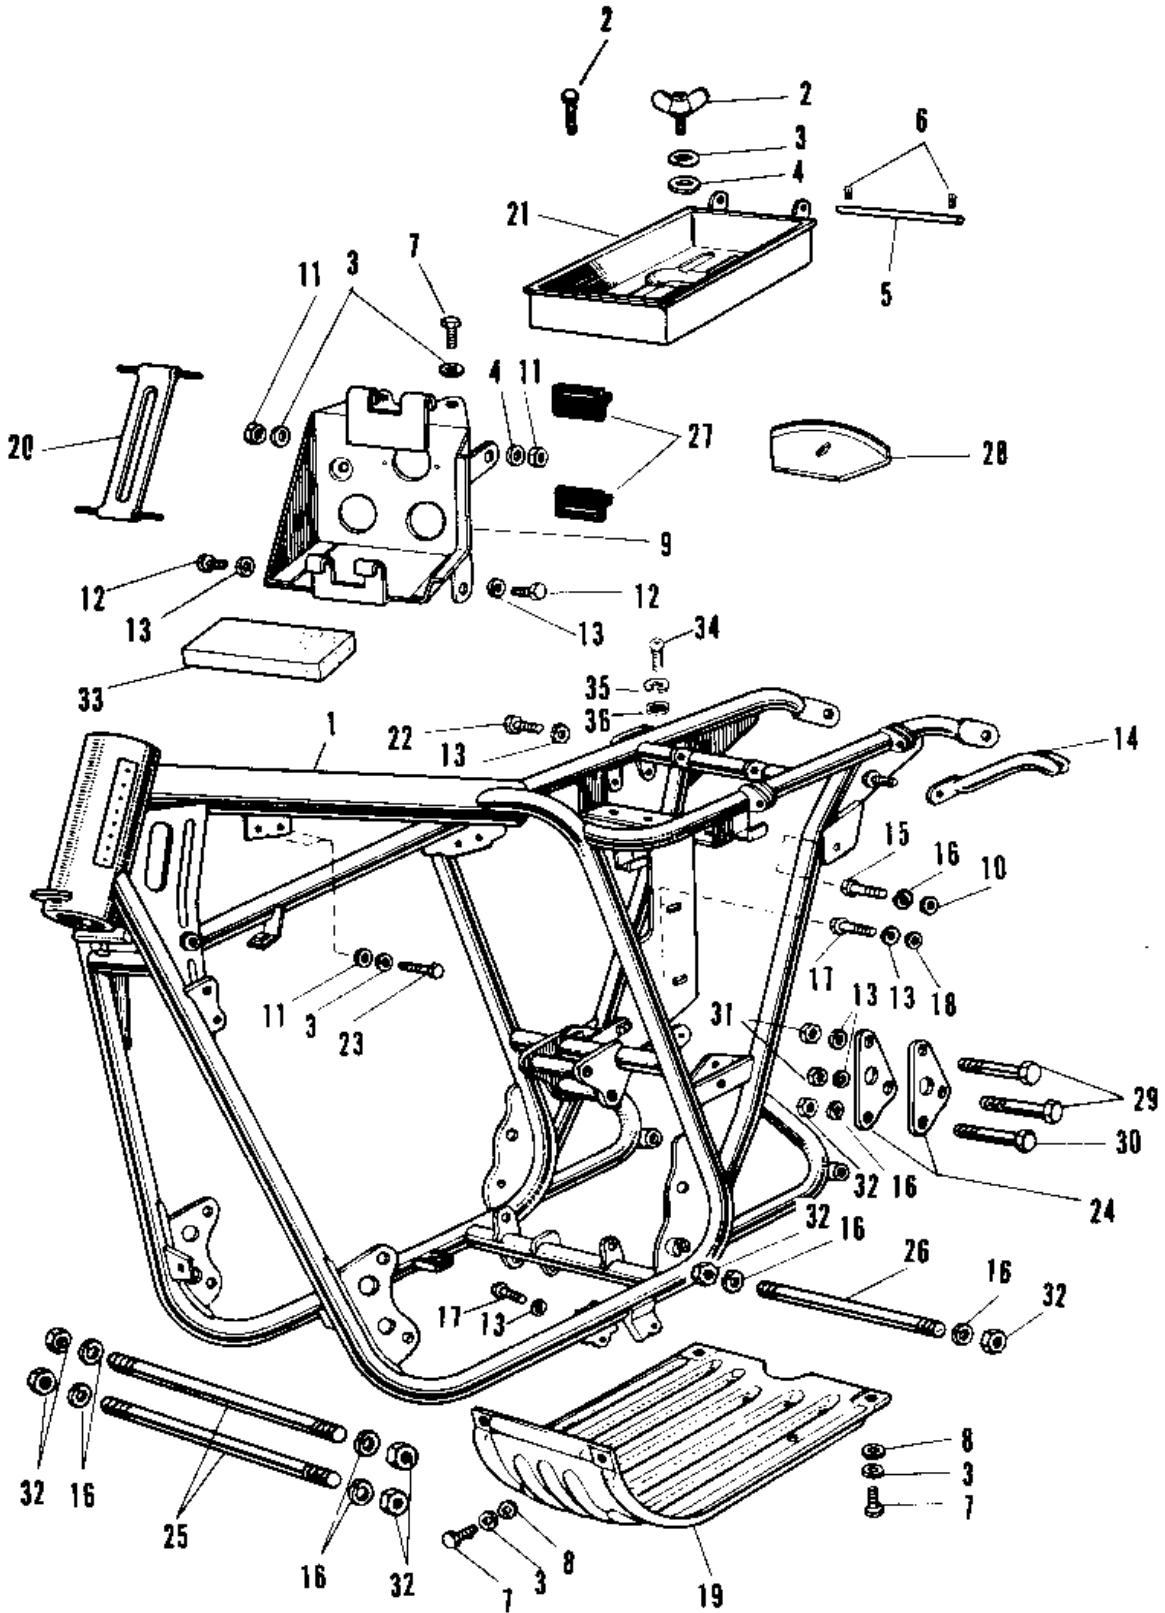

1970 Avenger PARTS DIAGRAM

FRAME A1/SS, A7/SS

1970 Avenger PARTS LIST

FRAME A1/SS, A7/SS

ITEM NAME	PART NUMBER	QUANTITY
FRAME (Ref # 1)	32002-028	1
SCREW PAN HEAD 6X12 (Ref # 2)	220B0612	1
WASHER SPRING 6MM (Ref # 3)	461F0600	8
WASHER PLAIN 6MM (Ref # 4)	411B0600	2
PIN OIL TANK FITTING (Ref # 5)	92043-020	1
PIN COTTER 1.6X10 (Ref # 6)	550D1610	2
BOLT-UPSET,6X12 (Ref # 7)	112G0612	2
WASHER PLAIN 6MM (Ref # 8)	411B0600	4
(Ref # 9)	32097-004	1
NUT 6MM (Ref # 11)	311B0600	6
BOLT HEX HEAD 8X16 (Ref # 12)	116B0816	2
WASHER SPRING 8MM (Ref # 13)	461F0800	7
GRIP FRAME (Ref # 14)	32109-004	1
WASHER SPRING 10MM (Ref # 16)	461F1000	7
BOLT-SMALL-UPSET,8X18 (Ref # 17)	115G0818	2
BAND BATTERY (Ref # 20)	92072-015	1
BOX TOOL (Ref # 21)	32098-002	1
BOLT-SMALL-UPSET,8X16 (Ref # 22)	115G0816	1
BOLT-UPSET,6X35 (Ref # 23)	112G0635	4
PLATE ENG REAR HOLDER (Ref # 24)	32030-006	2
BOLT,10X225 (Ref # 25)	92003-181	2
BOLT ENG LOWER MOUNT (Ref # 26)	92091-003	1
SEAT RECTIFIER RUBBER (Ref # 27)	32103-003	2
COVER AIR CLEANER (Ref # 28)	32104-002	1
BOLT FLANGED,8X70 (Ref # 29)	92001-1583	2
BOLT,FLANGED,10X70 (Ref # 30)	92001-1618	(1
BOLT,FLANGED,10X70 (Ref # 30)	92001-1618	1
NUT,8MM (Ref # 31)	311B0800	2
NUT,10MM (Ref # 32)	314B1000	7

1970 Avenger PARTS LIST

FRAME A1/SS, A7/SS

ITEM NAME	PART NUMBER	QUANTITY
MAT BATTERY (Ref # 33)	32103-006	1
SCREW PAN HEAD 6X10 (Ref # 34)	220B0610	1
WASHER SPRING 6MM (Ref # 35)	461F0600	1
WASHER PLAIN 6MM (Ref # 36)	410B0600	1