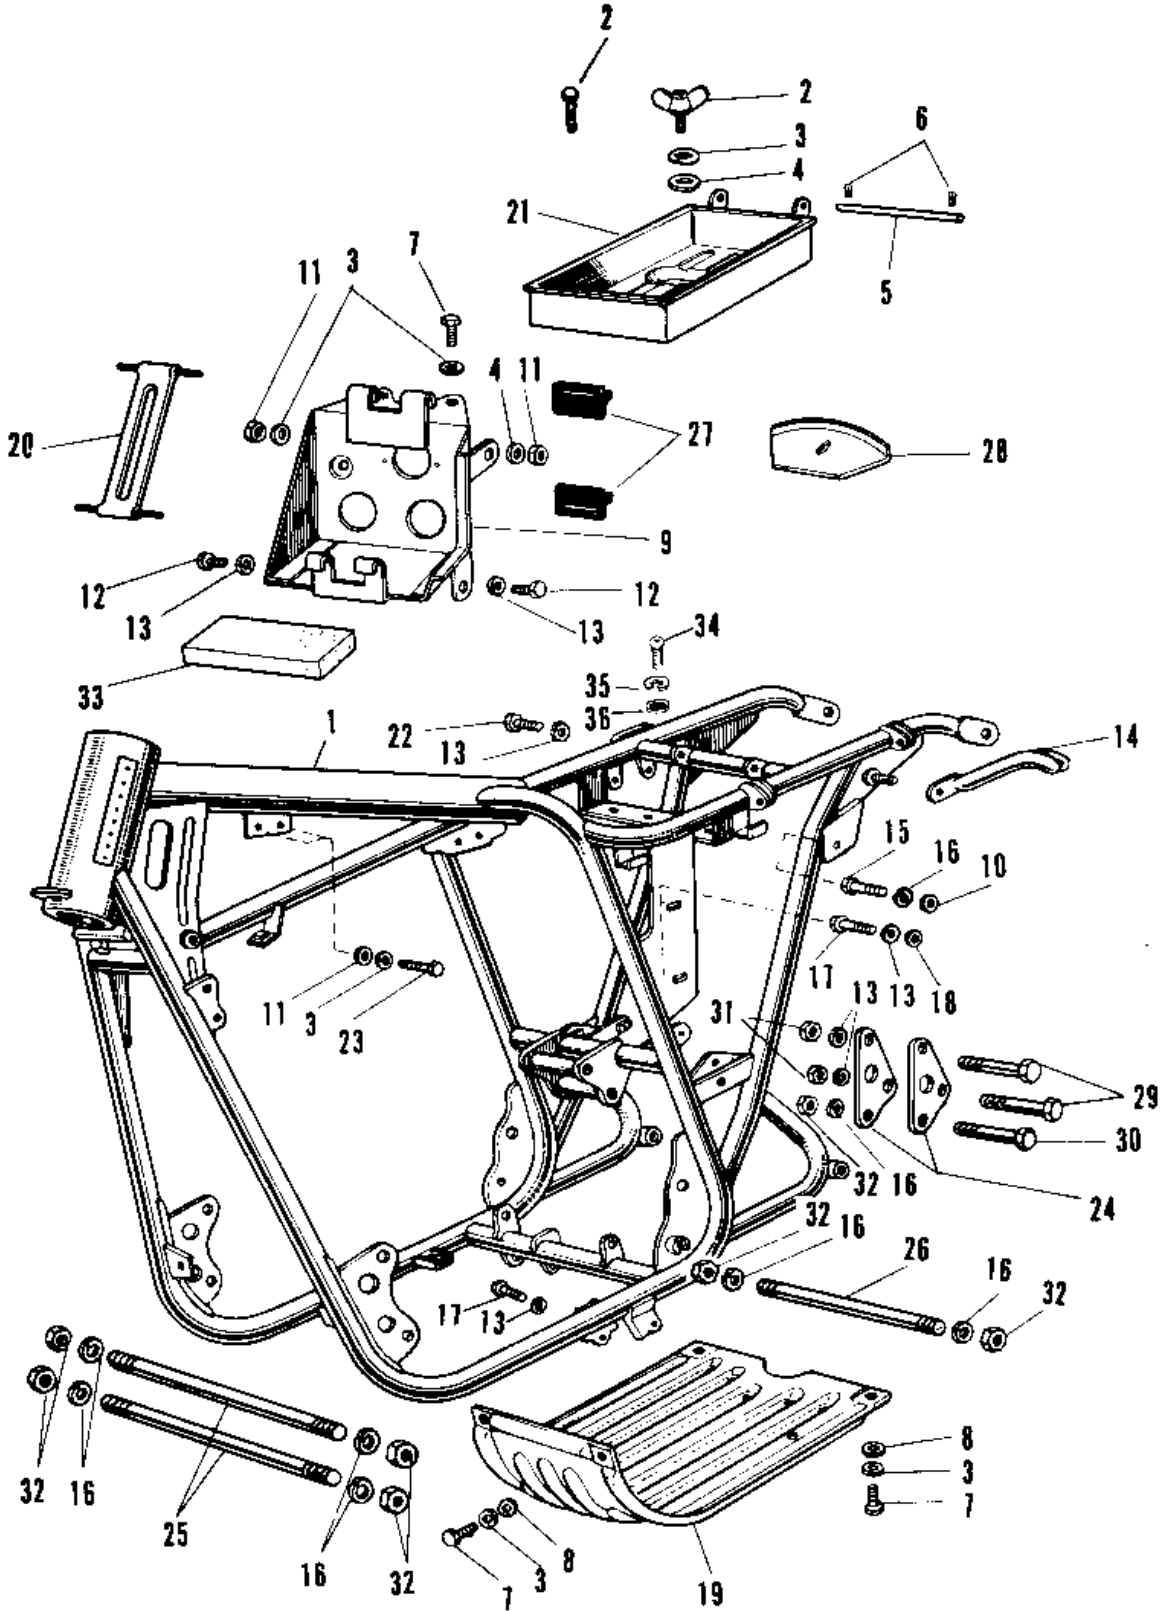

1971 Avenger PARTS DIAGRAM

FRAME A1/SS, A7/SS

1971 Avenger PARTS LIST

FRAME A1/SS, A7/SS

ITEM NAME	PART NUMBER	QUANTITY
FRAME (Ref # 1)	32002-028	1
SCREW PAN HEAD 6X12 (Ref # 2)	220B0612	1
WASHER SPRING 6MM (Ref # 3)	461F0600	8
WASHER PLAIN 6MM (Ref # 4)	411B0600	2
PIN OIL TANK FITTING (Ref # 5)	92043-020	1
PIN COTTER 1.6X10 (Ref # 6)	550D1610	2
BOLT-UPSET,6X12 (Ref # 7)	112G0612	2
WASHER PLAIN 6MM (Ref # 8)	411B0600	4
(Ref # 9)	32097-004	1
NUT 6MM (Ref # 11)	311B0600	6
BOLT HEX HEAD 8X16 (Ref # 12)	116B0816	2
WASHER SPRING 8MM (Ref # 13)	461F0800	7
GRIP FRAME (Ref # 14)	32109-004	1
WASHER SPRING 10MM (Ref # 16)	461F1000	7
BOLT-SMALL-UPSET,8X18 (Ref # 17)	115G0818	2
BAND BATTERY (Ref # 20)	92072-015	1
BOX TOOL (Ref # 21)	32098-002	1
BOLT-SMALL-UPSET,8X16 (Ref # 22)	115G0816	1
BOLT-UPSET,6X35 (Ref # 23)	112G0635	4
PLATE ENG REAR HOLDER (Ref # 24)	32030-006	2
BOLT,10X225 (Ref # 25)	92003-181	2
BOLT ENG LOWER MOUNT (Ref # 26)	92091-003	1
SEAT RECTIFIER RUBBER (Ref # 27)	32103-003	2
COVER AIR CLEANER (Ref # 28)	32104-002	1
BOLT FLANGED,8X70 (Ref # 29)	92001-1583	2
BOLT,FLANGED,10X70 (Ref # 30)	92001-1618	(1
BOLT,FLANGED,10X70 (Ref # 30)	92001-1618	1
NUT,8MM (Ref # 31)	311B0800	2
NUT,10MM (Ref # 32)	314B1000	7

1971 Avenger PARTS LIST

FRAME A1/SS, A7/SS

ITEM NAME	PART NUMBER	QUANTITY
MAT BATTERY (Ref # 33)	32103-006	1
SCREW PAN HEAD 6X10 (Ref # 34)	220B0610	1
WASHER SPRING 6MM (Ref # 35)	461F0600	1
WASHER PLAIN 6MM (Ref # 36)	410B0600	1