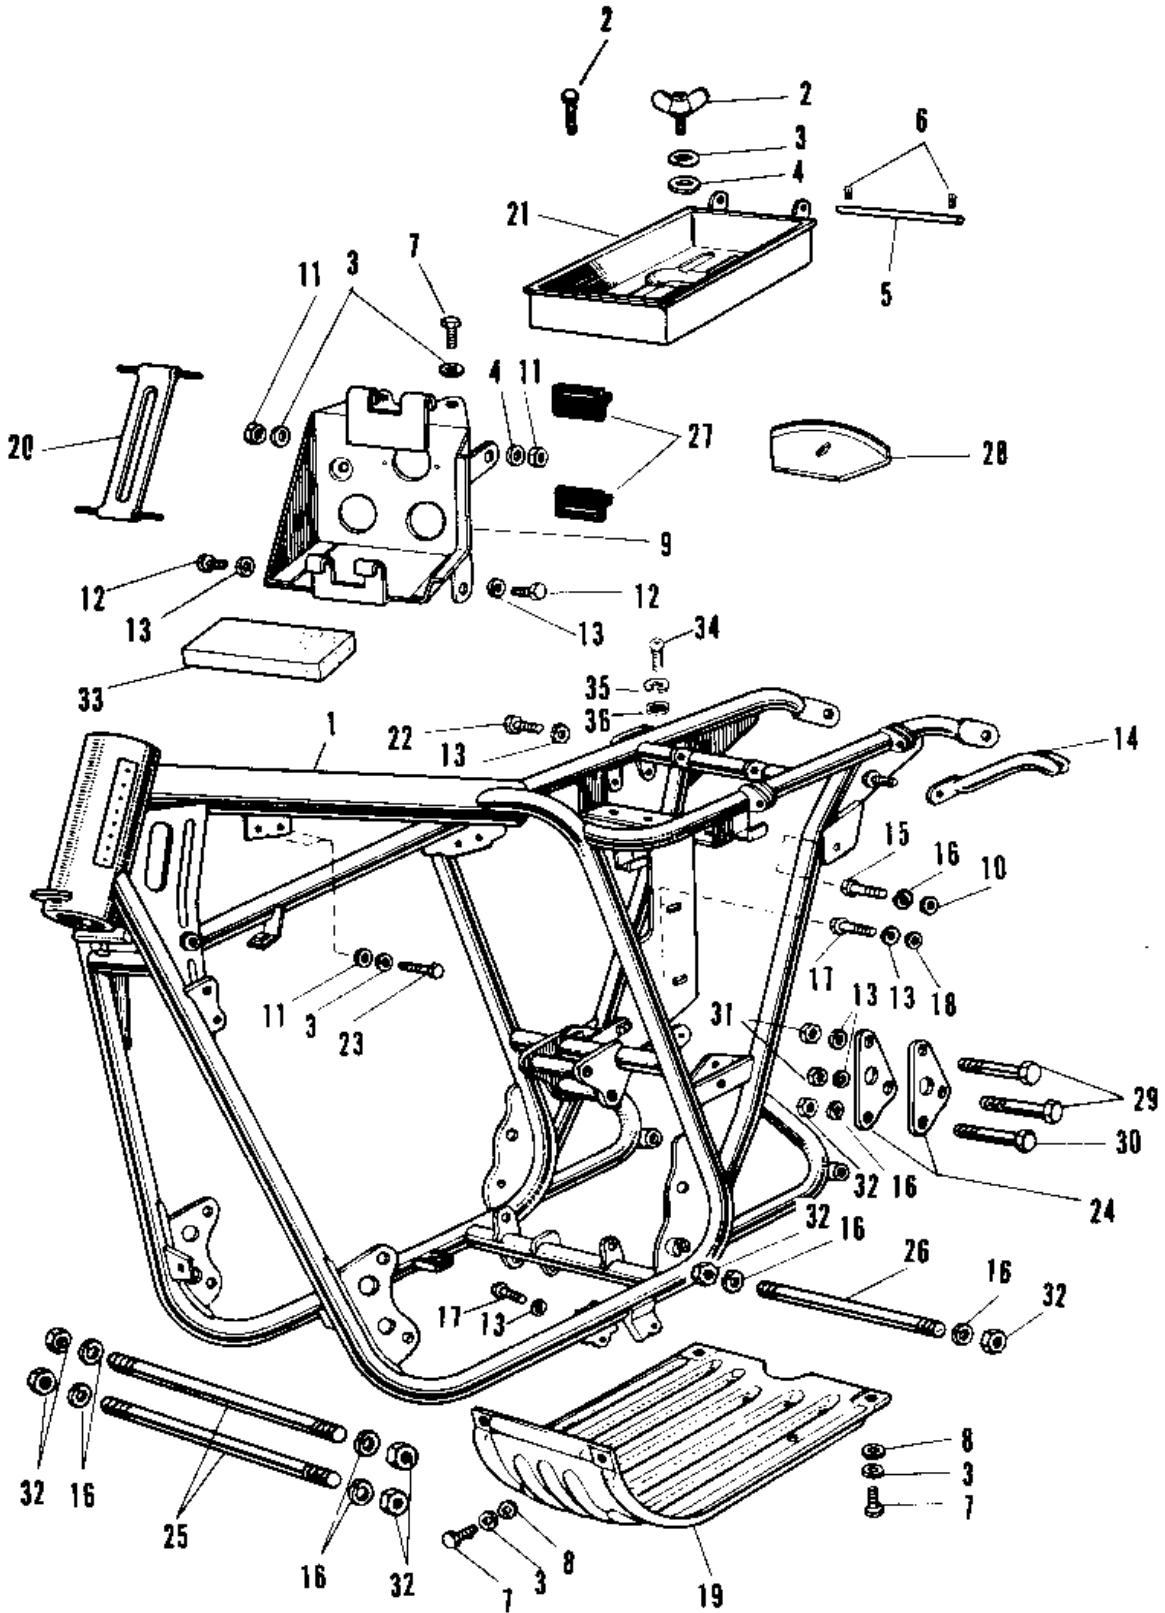

# 1967 Avenger SS PARTS DIAGRAM

FRAME A1/SS, A7/SS

# 1967 Avenger SS PARTS LIST

FRAME A1/SS, A7/SS

ITEM NAME	PART NUMBER	QUANTITY
FRAME (Ref # 1)	32002-028	1
SCREW PAN HEAD 6X12 (Ref # 2)	220B0612	1
WASHER SPRING 6MM (Ref # 3)	461F0600	12
WASHER PLAIN 6MM (Ref # 4)	411B0600	2
PIN OIL TANK FITTING (Ref # 5)	92043-020	1
PIN COTTER 1.6X10 (Ref # 6)	550D1610	2
BOLT-UPSET,6X12 (Ref # 7)	112G0612	6
WASHER PLAIN 6MM (Ref # 8)	411B0600	4
(Ref # 9)	32097-004	1
WASHER PLAIN 10MM (Ref # 10)	410B1000	1
NUT 6MM (Ref # 11)	311B0600	6
BOLT HEX HEAD 8X16 (Ref # 12)	116B0816	2
WASHER SPRING 8MM (Ref # 13)	461F0800	7
GRIP FRAME (Ref # 14)	32109-004	1
BOLT,HEX HEAD,10X25 (Ref # 15)	113G1025	1
WASHER SPRING 10MM (Ref # 16)	461F1000	8
BOLT-SMALL-UPSET,8X18 (Ref # 17)	115G0818	2
WASHER PLAIN 8MM (Ref # 18)	411B0800	2
ENGINE GUARD (Ref # 19)	55011-005	1
BAND BATTERY (Ref # 20)	92072-015	1
BOX TOOL (Ref # 21)	32098-002	1
BOLT-SMALL-UPSET,8X16 (Ref # 22)	115G0816	1
BOLT-UPSET,6X35 (Ref # 23)	112G0635	4
PLATE ENG REAR HOLDER (Ref # 24)	32030-006	2
BOLT,10X225 (Ref # 25)	92003-181	2
BOLT ENG LOWER MOUNT (Ref # 26)	92091-003	1
SEAT RECTIFIER RUBBER (Ref # 27)	32103-003	2
COVER AIR CLEANER (Ref # 28)	32104-002	1
BOLT FLANGED,8X70 (Ref # 29)	92001-1583	2

# 1967 Avenger SS PARTS LIST

FRAME A1/SS, A7/SS

ITEM NAME	PART NUMBER	QUANTITY
BOLT,FLANGED,10X70 (Ref # 30)	92001-1618	(1
BOLT,FLANGED,10X70 (Ref # 30)	92001-1618	1
NUT,8MM (Ref # 31)	311B0800	2
NUT,10MM (Ref # 32)	314B1000	7
MAT BATTERY (Ref # 33)	32103-006	1
SCREW PAN HEAD 6X10 (Ref # 34)	220B0610	1
WASHER SPRING 6MM (Ref # 35)	461F0600	1
WASHER PLAIN 6MM (Ref # 36)	410B0600	1