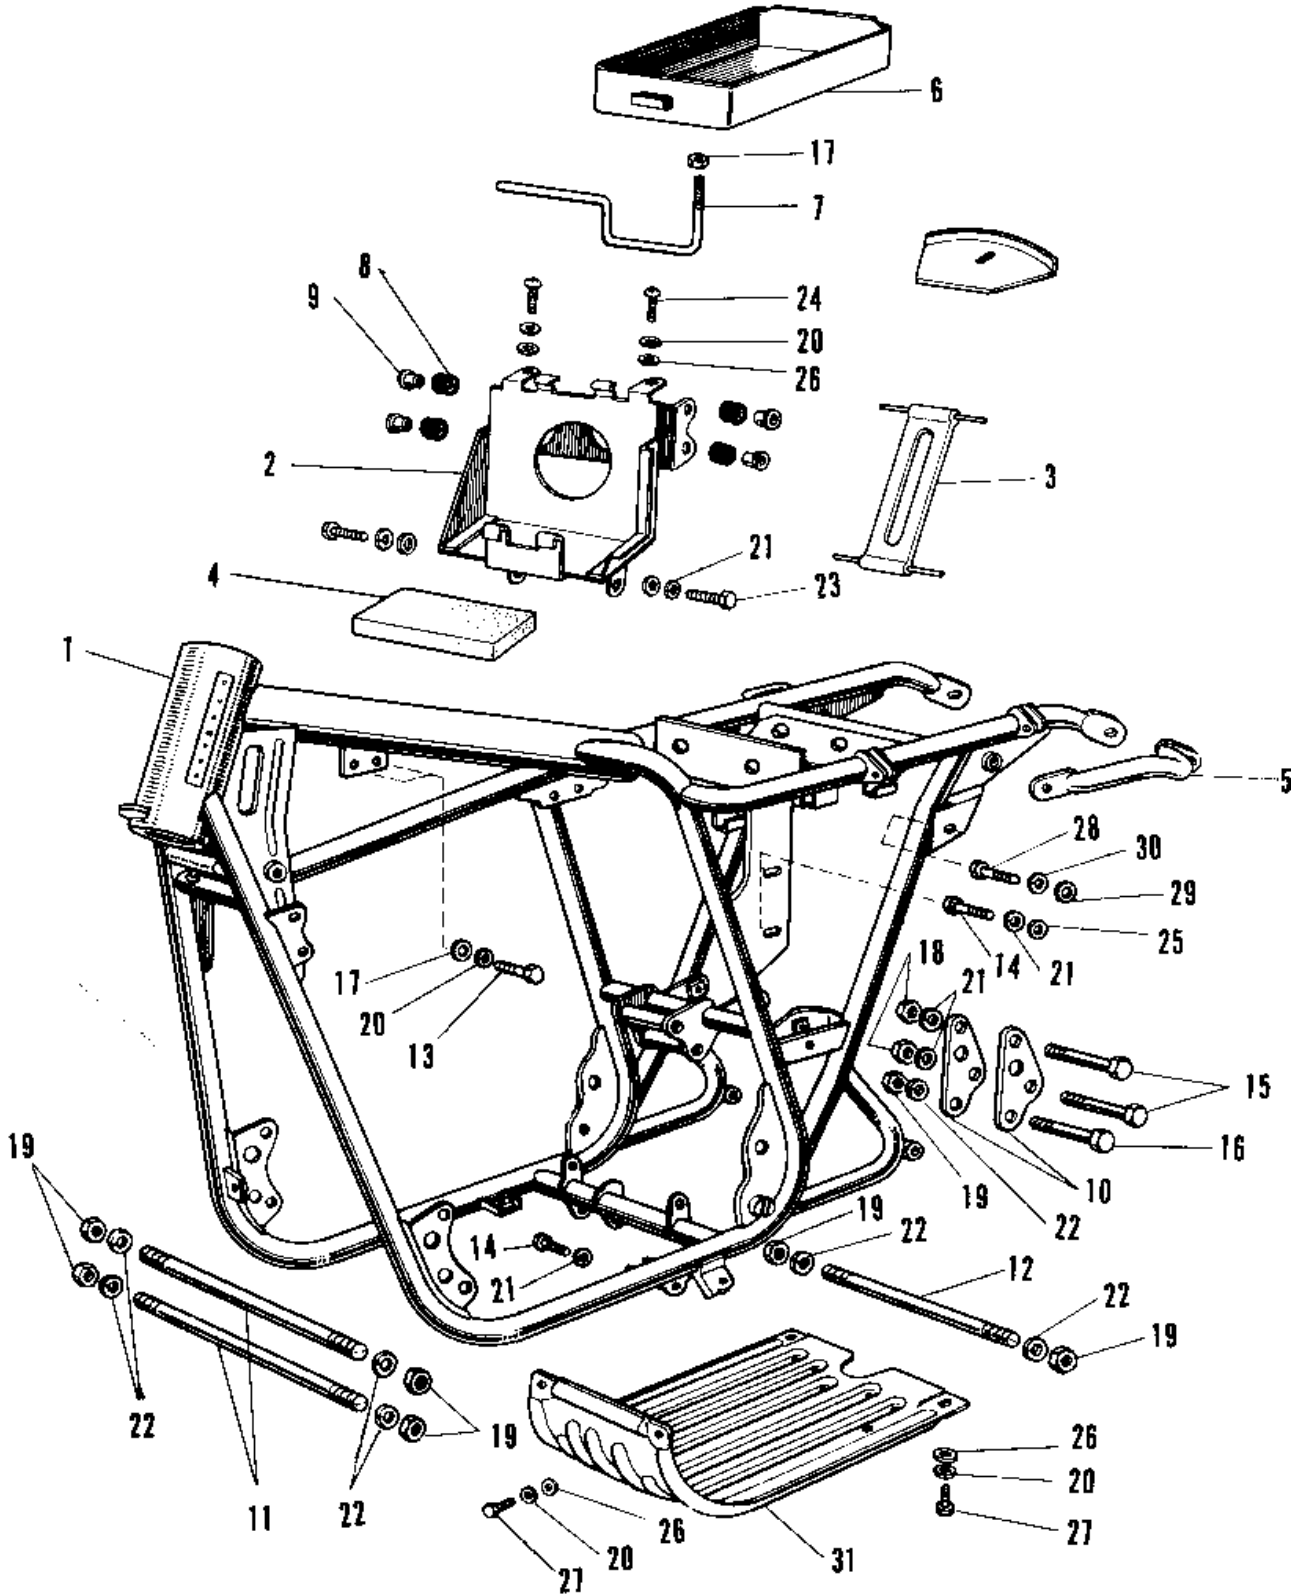

1971 Avenger PARTS DIAGRAM

FRAME A1/SS, A7/SS, U.S. MODELS

1971 Avenger PARTS LIST

FRAME A1/SS, A7/SS, U.S. MODELS

ITEM NAME	PART NUMBER	QUANTITY
FRAME (Ref # 1)	32002-020	1
CASE BATTERY (Ref # 2)	32097-007	1
BAND BATTERY (Ref # 3)	92072-015	1
MAT BATTERY (Ref # 4)	32103-006	1
GRIP FRAME (Ref # 5)	32109-004	1
BOX TOOL (Ref # 6)	32098-004	(1
BOX TOOL (Ref # 6)	32098-010	1
STAY TOOL BOX (Ref # 7)	32110-001	1
GROMMET IGN UNIT FIT (Ref # 8)	92071-037	4
WASHER IGN UNIT FIT (Ref # 9)	92026-056	4
PLATE ENG REAR HOLDER (Ref # 10)	32030-006	2
BOLT,10X225 (Ref # 11)	92003-181	2
BOLT ENG LOWER MOUNT (Ref # 12)	92091-003	1
BOLT 6X35 (Ref # 13)	110R0635	4
BOLT-SMALL-UPSET,8X18 (Ref # 14)	115G0818	2
BOLT FLANGED,8X70 (Ref # 15)	92001-1583	2
BOLT,FLANGED,10X70 (Ref # 16)	92001-1618	(1
BOLT,FLANGED,10X70 (Ref # 16)	92001-1618	1
NUT 6MM (Ref # 17)	311B0600	5
NUT,8MM (Ref # 18)	311B0800	2
NUT,10MM (Ref # 19)	314B1000	7
WASHER SPRING 6MM (Ref # 20)	461F0600	10
WASHER SPRING 8MM (Ref # 21)	461F0800	6
WASHER SPRING 10MM (Ref # 22)	461F1000	7
BOLT-SMALL-UPSET,8X16 (Ref # 23)	115G0816	2
SCREW PAN HEAD 6X12 (Ref # 24)	220B0612	2
WASHER PLAIN 6MM (Ref # 26)	410B0600	6
BOLT-UPSET,6X12 (Ref # 27)	112G0612	4