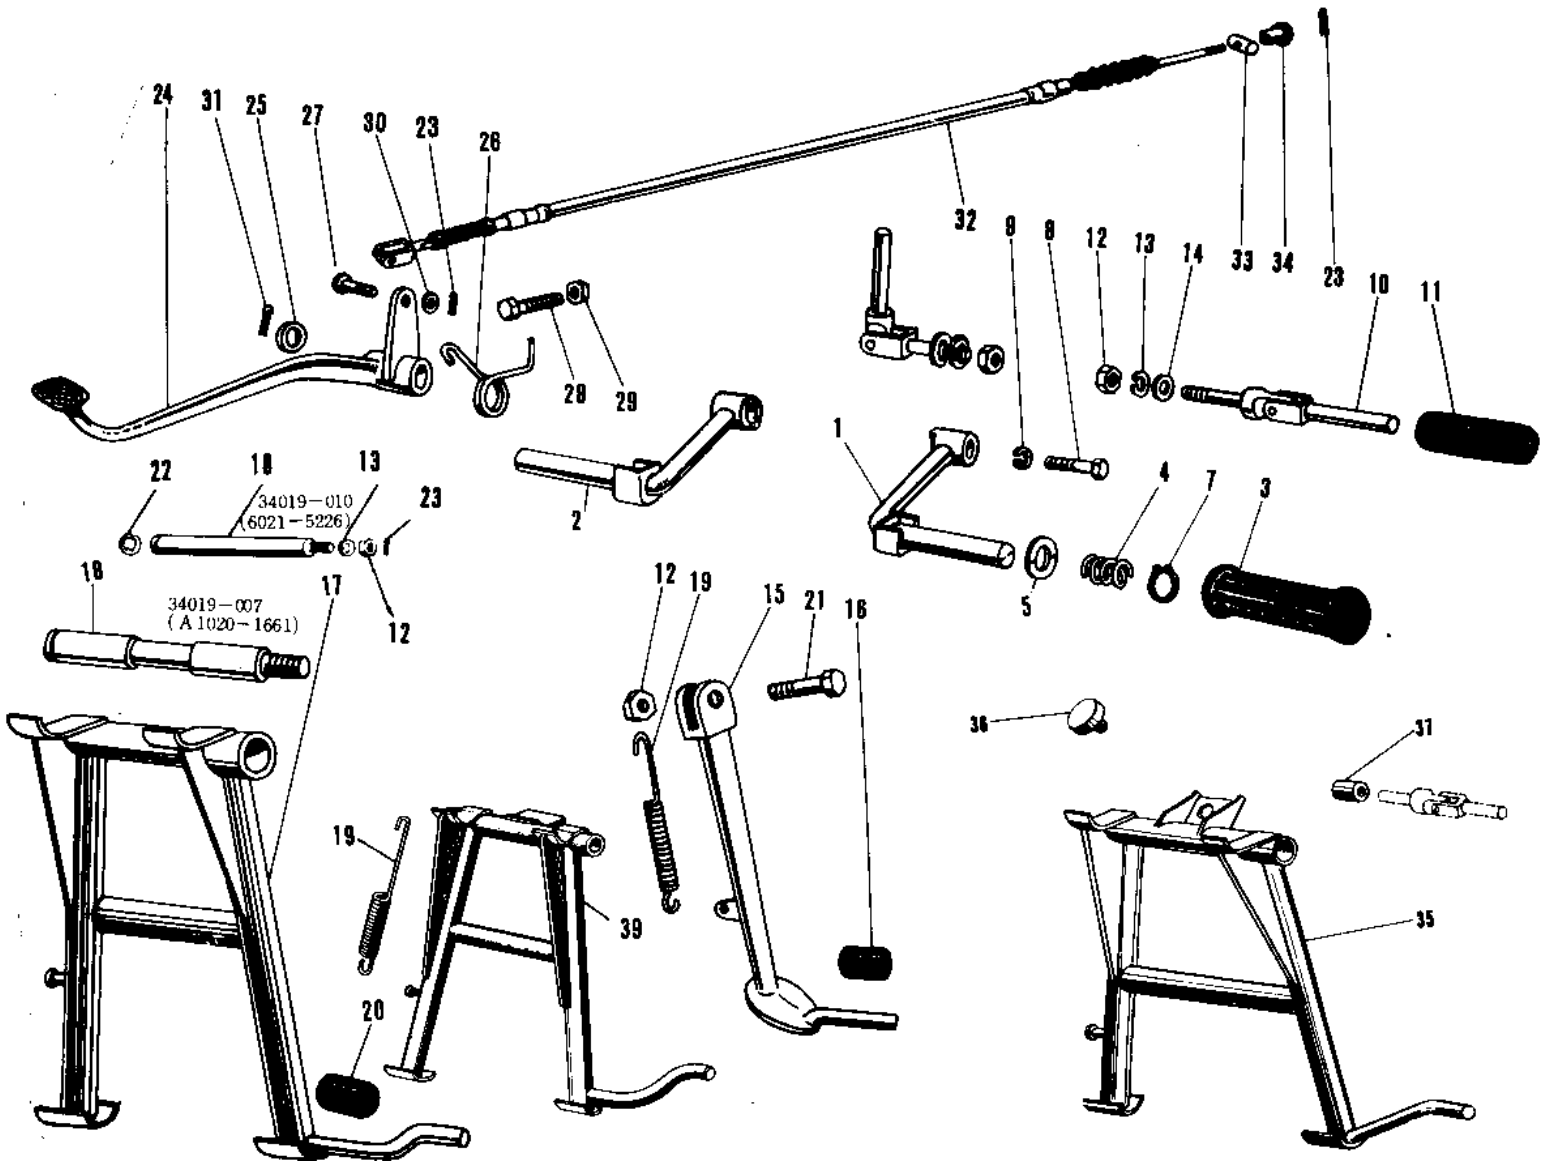

1967 Samurai PARTS DIAGRAM

FOOTRESTS/STANDS/BRAKE PEDAL

1967 Samurai PARTS LIST

FOOTRESTS/STANDS/BRAKE PEDAL

ITEM NAME	PART NUMBER	QUANTITY
BAR FOOTREST L.H (Ref # 1)	34003-001	1
BAR FOOTREST R.H (Ref # 2)	34003-002	1
RUBBER FOOTREST (Ref # 3)	92076-010	2
SPRING FOOTREST PEG (Ref # 4)	34006-002	2
WASHER FOLDING PEG (Ref # 5)	92022-049	2
CIRCLIP 16MM (Ref # 7)	480J1600	2
BOLT HEX HEAD 12X40 (Ref # 8)	113B1240	2
BOLT HEX HEAD 12X40 (Ref # 8)	113B1240	2
WASHER SPRING 12MM (Ref # 9)	461F1200	2
BAR R.H REAR FOOTREST (Ref # 10)	34027-007	2
RUBBER REAR FOOTREST (Ref # 11)	92076-009	2
NUT,10MM (Ref # 12)	314B1000	4
WASHER SPRING 10MM (Ref # 13)	461F1000	3
WASHER PLAIN 10MM (Ref # 14)	410B1000	2
STAND-SIDE (Ref # 15)	34024-016	1
DAMPER RUBB SIDE STND (Ref # 16)	92075-031	1
STAND-MAIN (Ref # 17)	34011-019	1
SHAFT MAIN STAND (Ref # 18)	34019-010	1
SPRING MAIN STAND (Ref # 19)	34023-005	2
DAMPER RUBB-MAIN STND (Ref # 20)	92075-115	1
BOLT HEX HEAD 10X32 (Ref # 21)	113B1032	1
CIRCLIP 15MM (Ref # 22)	482K0300	1
PIN COTTER 2.0X15 (Ref # 23)	550D2015	3
PEDAL BRAKE (Ref # 24)	43001-025	1
WASHER BRAKE PEDAL (Ref # 25)	92022-085	1
SPRING BRAKE PEDAL (Ref # 26)	43005-007	1
PIN R BRK CABLE JOINT (Ref # 27)	92043-034	1
BOLT-UPSET (Ref # 28)	112G0625	1
NUT 6MM (Ref # 29)	311B0600	1

1967 Samurai PARTS LIST

FOOTRESTS/STANDS/BRAKE PEDAL

ITEM NAME	PART NUMBER	QUANTITY
WASHER PLAIN 6MM (Ref # 30)	410B0600	1
PIN COTTER 3.0X20 (Ref # 31)	550D3020	1
CABLE REAR BRAKE (Ref # 32)	54022-005	1
PIN BRAKE ROD (Ref # 33)	92043-053	1
NUT-BRAKE CABLE ADJST (Ref # 34)	92015-041	1
STAND-MAIN (Ref # 39)	34011-019	1