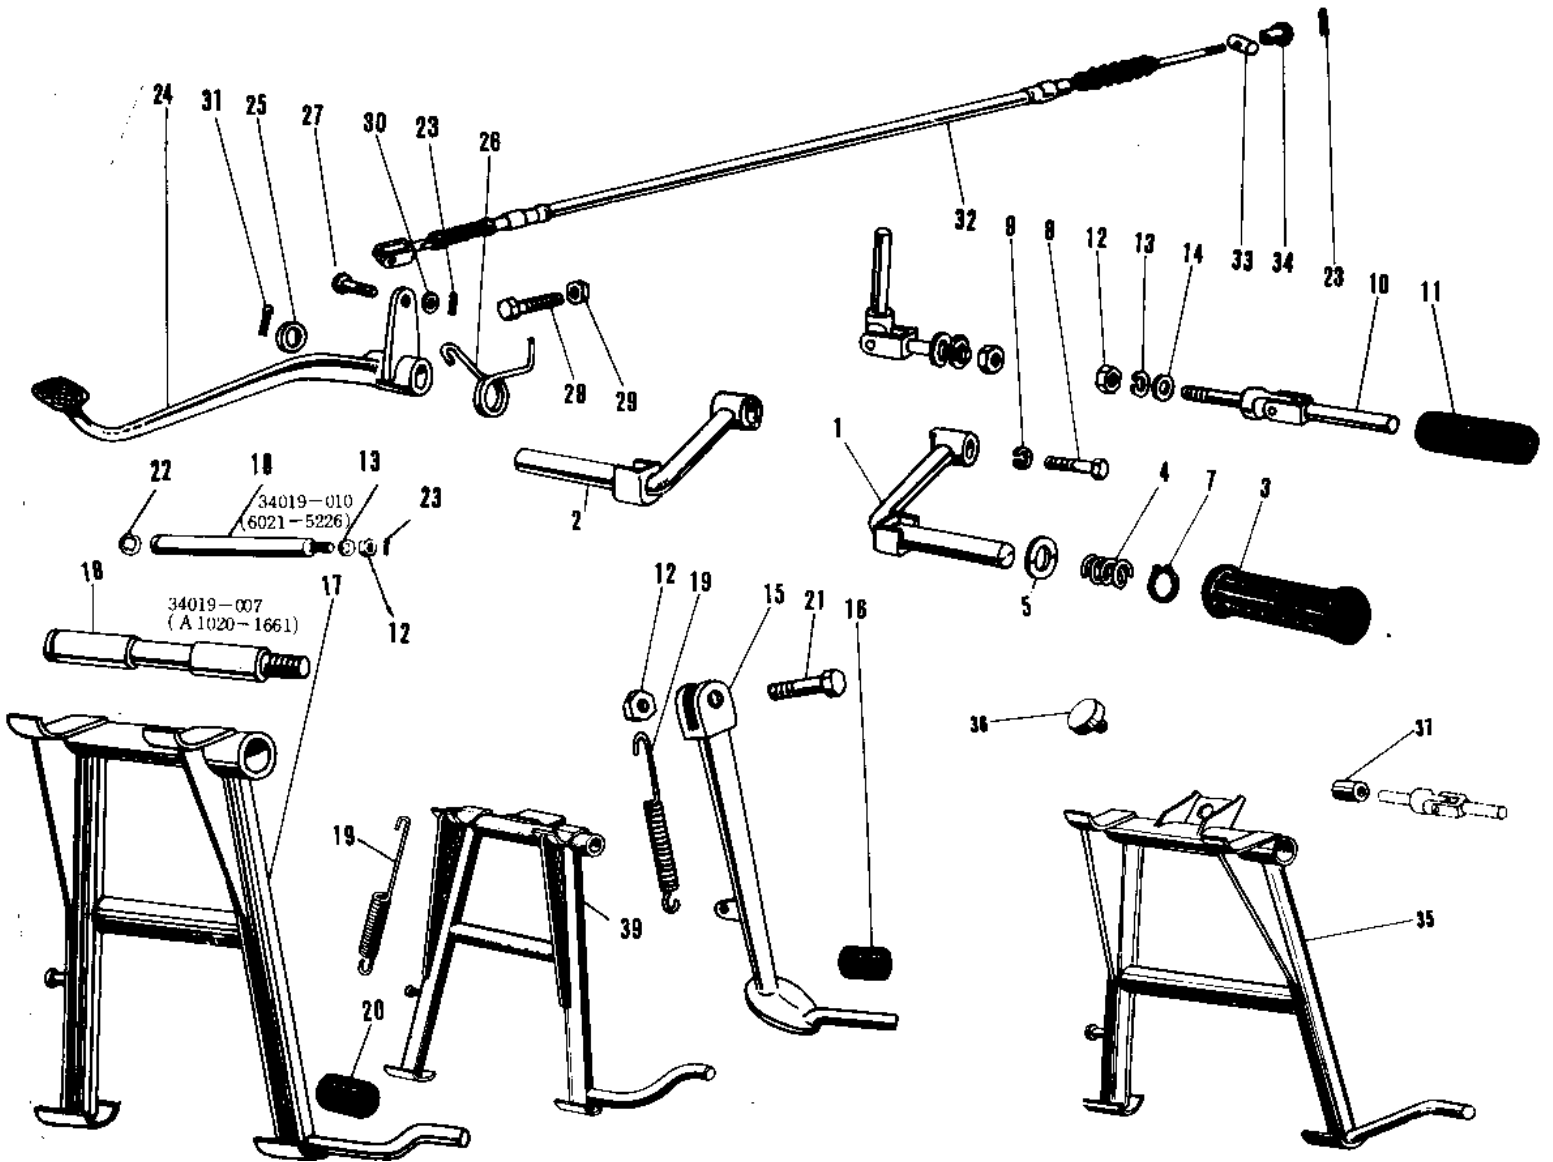

# 1969 A1SS PARTS DIAGRAM

FOOTRESTS/STANDS/BRAKE PEDAL

# 1969 A1SS PARTS LIST

## FOOTRESTS/STANDS/BRAKE PEDAL

ITEM NAME	PART NUMBER	QUANTITY
BAR FOOTREST L.H (Ref # 1)	34003-001	1
BAR FOOTREST R.H (Ref # 2)	34003-002	1
RUBBER FOOTREST (Ref # 3)	92076-010	2
SPRING FOOTREST PEG (Ref # 4)	34006-002	2
WASHER FOLDING PEG (Ref # 5)	92022-049	2
CIRCLIP 16MM (Ref # 7)	480J1600	2
BOLT HEX HEAD 12X40 (Ref # 8)	113B1240	2
BOLT HEX HEAD 12X40 (Ref # 8)	113B1240	2
WASHER SPRING 12MM (Ref # 9)	461F1200	2
BAR R.H REAR FOOTREST (Ref # 10)	34027-007	2
RUBBER REAR FOOTREST (Ref # 11)	92076-009	2
NUT,10MM (Ref # 12)	314B1000	4
WASHER SPRING 10MM (Ref # 13)	461F1000	3
STAND-SIDE (Ref # 15)	34024-016	1
SHAFT MAIN STAND (Ref # 18)	34019-010	1
SPRING MAIN STAND (Ref # 19)	34023-005	2
BOLT HEX HEAD 10X32 (Ref # 21)	113B1032	1
CIRCLIP 15MM (Ref # 22)	482K0300	1
PIN COTTER 2.0X15 (Ref # 23)	550D2015	3
PEDAL BRAKE (Ref # 24)	43001-025	1
WASHER BRAKE PEDAL (Ref # 25)	92022-085	1
SPRING BRAKE PEDAL (Ref # 26)	43005-007	1
PIN R BRK CABLE JOINT (Ref # 27)	92043-034	1
BOLT-UPSET (Ref # 28)	112G0625	1
NUT 6MM (Ref # 29)	311B0600	1
WASHER PLAIN 6MM (Ref # 30)	410B0600	1
PIN COTTER 3.0X20 (Ref # 31)	550D3020	1
CABLE REAR BRAKE (Ref # 32)	54022-005	1
PIN BRAKE ROD (Ref # 33)	92043-053	1

## FOOTRESTS/STANDS/BRAKE PEDAL

ITEM NAME	PART NUMBER	QUANTITY
NUT-BRAKE CABLE ADJST (Ref # 34)	92015-041	1
STAND MAIN (Ref # 35)	34011-015	1
DAMPER RUBB MAIN STND (Ref # 36)	92075-005	1
COLLAR REAR FOOTREST (Ref # 37)	92027-036	2
STAND-MAIN (Ref # 39)	34011-019	1