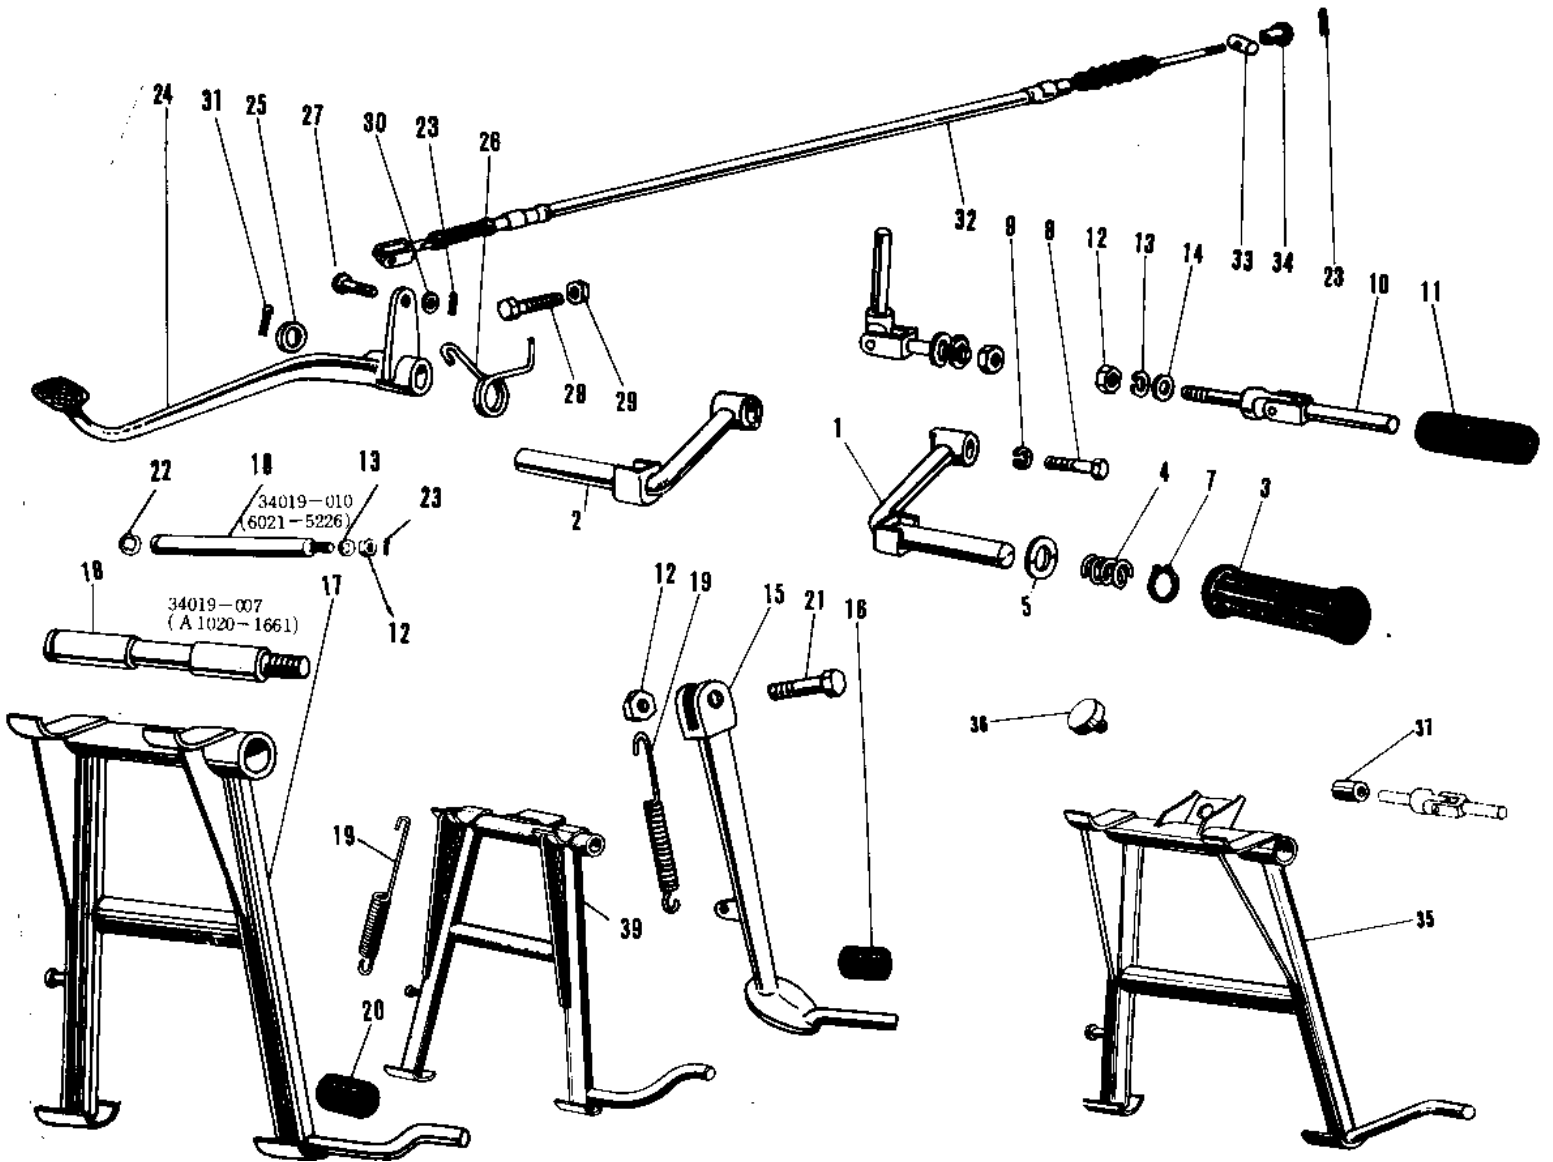

1970 A1SS-A PARTS DIAGRAM

FOOTRESTS/STANDS/BRAKE PEDAL

1970 A1SS-A PARTS LIST

FOOTRESTS/STANDS/BRAKE PEDAL

ITEM NAME	PART NUMBER	QUANTITY
BAR FOOTREST L.H (Ref # 1)	34003-001	1
BAR FOOTREST R.H (Ref # 2)	34003-002	1
RUBBER FOOTREST (Ref # 3)	92076-010	2
SPRING FOOTREST PEG (Ref # 4)	34006-002	2
WASHER FOLDING PEG (Ref # 5)	92022-049	2
CIRCLIP 16MM (Ref # 7)	480J1600	2
BOLT HEX HEAD 12X40 (Ref # 8)	113B1240	2
BOLT HEX HEAD 12X40 (Ref # 8)	113B1240	2
WASHER SPRING 12MM (Ref # 9)	461F1200	2
BAR R.H REAR FOOTREST (Ref # 10)	34027-007	2
RUBBER REAR FOOTREST (Ref # 11)	92076-009	2
NUT,10MM (Ref # 12)	314B1000	4
WASHER SPRING 10MM (Ref # 13)	461F1000	3
STAND-SIDE (Ref # 15)	34024-016	1
SHAFT MAIN STAND (Ref # 18)	34019-010	1
SPRING MAIN STAND (Ref # 19)	34023-005	2
BOLT HEX HEAD 10X32 (Ref # 21)	113B1032	1
CIRCLIP 15MM (Ref # 22)	482K0300	1
PIN COTTER 2.0X15 (Ref # 23)	550D2015	3
PEDAL BRAKE (Ref # 24)	43001-025	1
WASHER BRAKE PEDAL (Ref # 25)	92022-085	1
SPRING BRAKE PEDAL (Ref # 26)	43005-007	1
PIN R BRK CABLE JOINT (Ref # 27)	92043-034	1
BOLT-UPSET (Ref # 28)	112G0625	1
NUT 6MM (Ref # 29)	311B0600	1
WASHER PLAIN 6MM (Ref # 30)	410B0600	1
PIN COTTER 3.0X20 (Ref # 31)	550D3020	1
CABLE REAR BRAKE (Ref # 32)	54022-005	1
PIN BRAKE ROD (Ref # 33)	92043-053	1

1970 A1SS-A PARTS LIST

FOOTRESTS/STANDS/BRAKE PEDAL

ITEM NAME	PART NUMBER	QUANTITY
NUT-BRAKE CABLE ADJST (Ref # 34)	92015-041	1
STAND MAIN (Ref # 35)	34011-015	1
DAMPER RUBB MAIN STND (Ref # 36)	92075-005	1
COLLAR REAR FOOTREST (Ref # 37)	92027-036	2
STAND-MAIN (Ref # 39)	34011-019	1