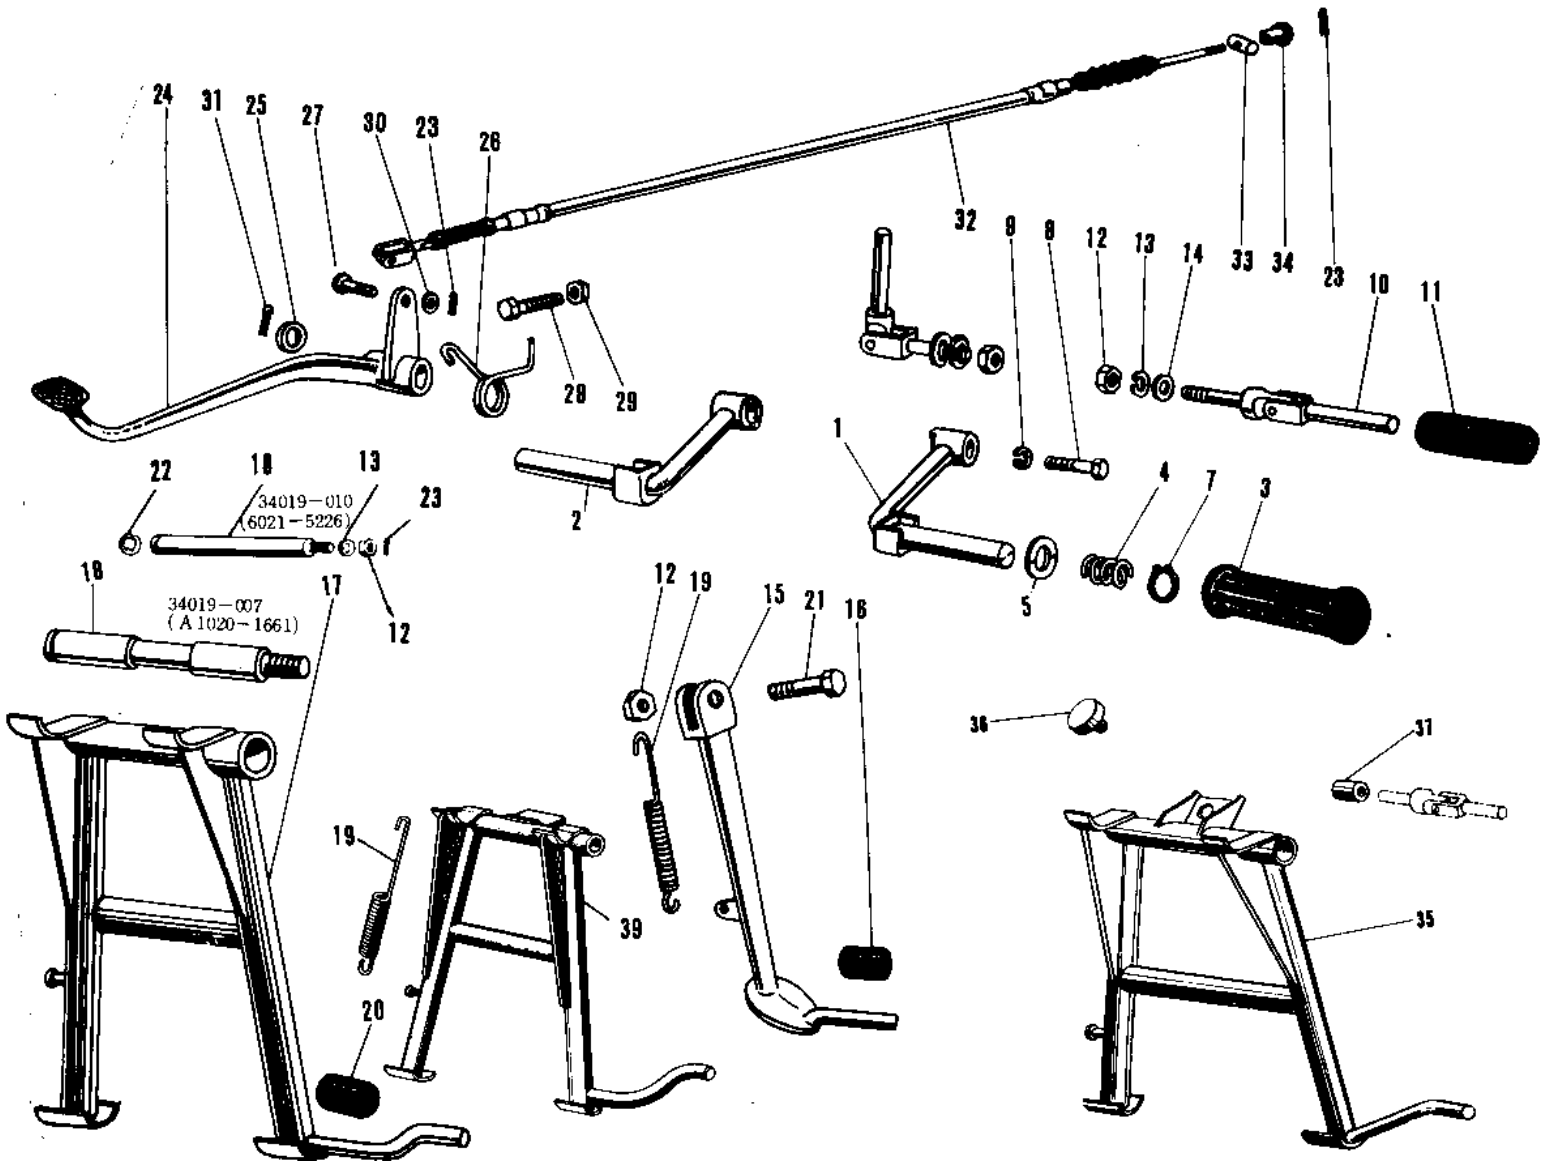

1971 A7SS-B PARTS DIAGRAM

FOOTRESTS/STANDS/BRAKE PEDAL

1971 A7SS-B PARTS LIST

FOOTRESTS/STANDS/BRAKE PEDAL

ITEM NAME	PART NUMBER	QUANTITY
BAR FOOTREST L.H (Ref # 1)	34003-001	1
BAR FOOTREST R.H (Ref # 2)	34003-002	1
RUBBER FOOTREST (Ref # 3)	92076-010	2
SPRING FOOTREST PEG (Ref # 4)	34006-002	2
WASHER FOLDING PEG (Ref # 5)	92022-049	2
CIRCLIP 16MM (Ref # 7)	480J1600	2
BOLT HEX HEAD 12X40 (Ref # 8)	113B1240	2
BOLT HEX HEAD 12X40 (Ref # 8)	113B1240	2
WASHER SPRING 12MM (Ref # 9)	461F1200	2
BAR R.H REAR FOOTREST (Ref # 10)	34027-007	2
RUBBER REAR FOOTREST (Ref # 11)	92076-009	2
NUT,10MM (Ref # 12)	314B1000	4
WASHER SPRING 10MM (Ref # 13)	461F1000	3
STAND-SIDE (Ref # 15)	34024-016	1
SHAFT MAIN STAND (Ref # 18)	34019-010	1
SPRING MAIN STAND (Ref # 19)	34023-005	2
BOLT HEX HEAD 10X32 (Ref # 21)	113B1032	1
CIRCLIP 15MM (Ref # 22)	482K0300	1
PIN COTTER 2.0X15 (Ref # 23)	550D2015	3
PEDAL BRAKE (Ref # 24)	43001-025	1
WASHER BRAKE PEDAL (Ref # 25)	92022-085	1
SPRING BRAKE PEDAL (Ref # 26)	43005-007	1
PIN R BRK CABLE JOINT (Ref # 27)	92043-034	1
BOLT-UPSET (Ref # 28)	112G0625	1
NUT 6MM (Ref # 29)	311B0600	1
WASHER PLAIN 6MM (Ref # 30)	410B0600	1
PIN COTTER 3.0X20 (Ref # 31)	550D3020	1
CABLE REAR BRAKE (Ref # 32)	54022-005	1
PIN BRAKE ROD (Ref # 33)	92043-053	1

1971 A7SS-B PARTS LIST

FOOTRESTS/STANDS/BRAKE PEDAL

ITEM NAME	PART NUMBER	QUANTITY
NUT-BRAKE CABLE ADJST (Ref # 34)	92015-041	1
STAND MAIN (Ref # 35)	34011-015	1
DAMPER RUBB MAIN STND (Ref # 36)	92075-005	1
COLLAR REAR FOOTREST (Ref # 37)	92027-036	2
STAND-MAIN (Ref # 39)	34011-019	1