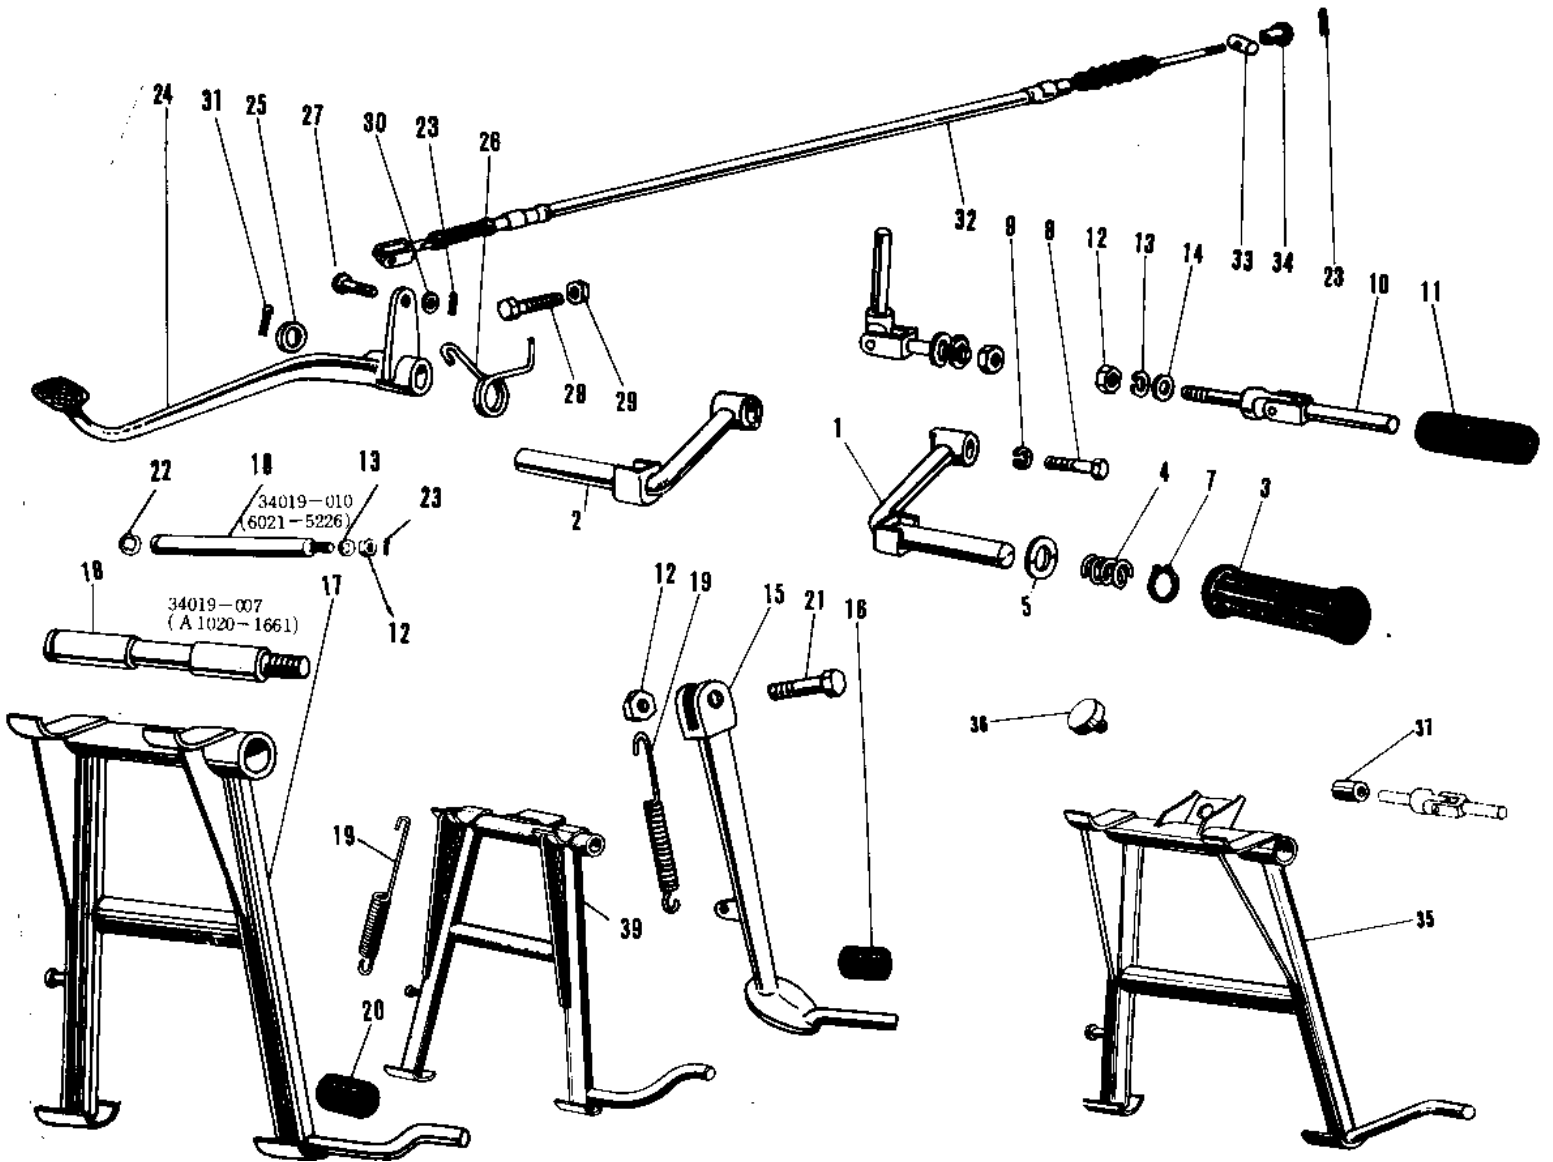

# 1971 A7SS-B PARTS DIAGRAM

FOOTRESTS/STANDS/BRAKE PEDAL

# 1971 A7SS-B PARTS LIST

## FOOTRESTS/STANDS/BRAKE PEDAL

ITEM NAME	PART NUMBER	QUANTITY
BAR FOOTREST L.H (Ref # 1)	34003-001	1
BAR FOOTREST R.H (Ref # 2)	34003-002	1
RUBBER FOOTREST (Ref # 3)	92076-010	2
SPRING FOOTREST PEG (Ref # 4)	34006-002	2
WASHER FOLDING PEG (Ref # 5)	92022-049	2
CIRCLIP 16MM (Ref # 7)	480J1600	2
BOLT HEX HEAD 12X40 (Ref # 8)	113B1240	2
BOLT HEX HEAD 12X40 (Ref # 8)	113B1240	2
WASHER SPRING 12MM (Ref # 9)	461F1200	2
BAR R.H REAR FOOTREST (Ref # 10)	34027-007	2
RUBBER REAR FOOTREST (Ref # 11)	92076-009	2
NUT,10MM (Ref # 12)	314B1000	4
WASHER SPRING 10MM (Ref # 13)	461F1000	3
STAND-SIDE (Ref # 15)	34024-016	1
SHAFT MAIN STAND (Ref # 18)	34019-010	1
SPRING MAIN STAND (Ref # 19)	34023-005	2
BOLT HEX HEAD 10X32 (Ref # 21)	113B1032	1
CIRCLIP 15MM (Ref # 22)	482K0300	1
PIN COTTER 2.0X15 (Ref # 23)	550D2015	3
PEDAL BRAKE (Ref # 24)	43001-025	1
WASHER BRAKE PEDAL (Ref # 25)	92022-085	1
SPRING BRAKE PEDAL (Ref # 26)	43005-007	1
PIN R BRK CABLE JOINT (Ref # 27)	92043-034	1
BOLT-UPSET (Ref # 28)	112G0625	1
NUT 6MM (Ref # 29)	311B0600	1
WASHER PLAIN 6MM (Ref # 30)	410B0600	1
PIN COTTER 3.0X20 (Ref # 31)	550D3020	1
CABLE REAR BRAKE (Ref # 32)	54022-005	1
PIN BRAKE ROD (Ref # 33)	92043-053	1

## FOOTRESTS/STANDS/BRAKE PEDAL

ITEM NAME	PART NUMBER	QUANTITY
NUT-BRAKE CABLE ADJST (Ref # 34)	92015-041	1
STAND MAIN (Ref # 35)	34011-015	1
DAMPER RUBB MAIN STND (Ref # 36)	92075-005	1
COLLAR REAR FOOTREST (Ref # 37)	92027-036	2
STAND-MAIN (Ref # 39)	34011-019	1