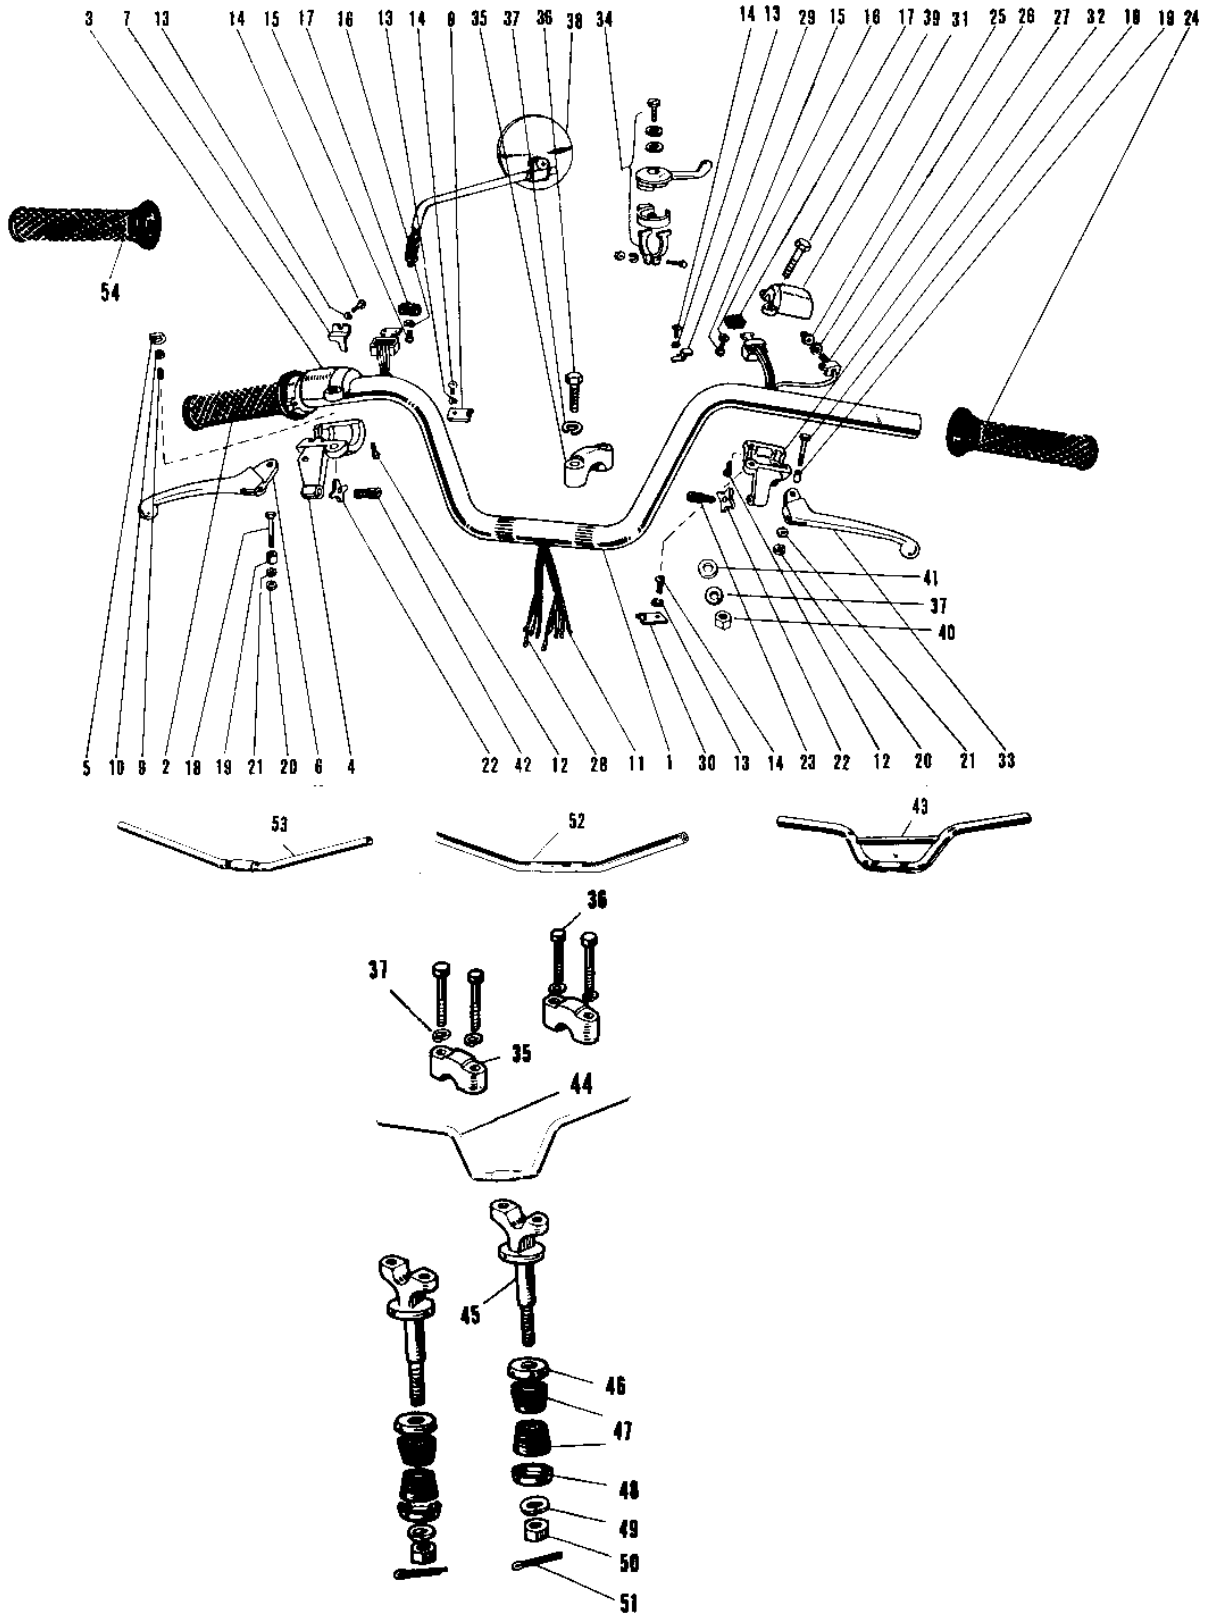

1967 A1SS PARTS DIAGRAM

HANDLEBAR A1/SS, A7/SS