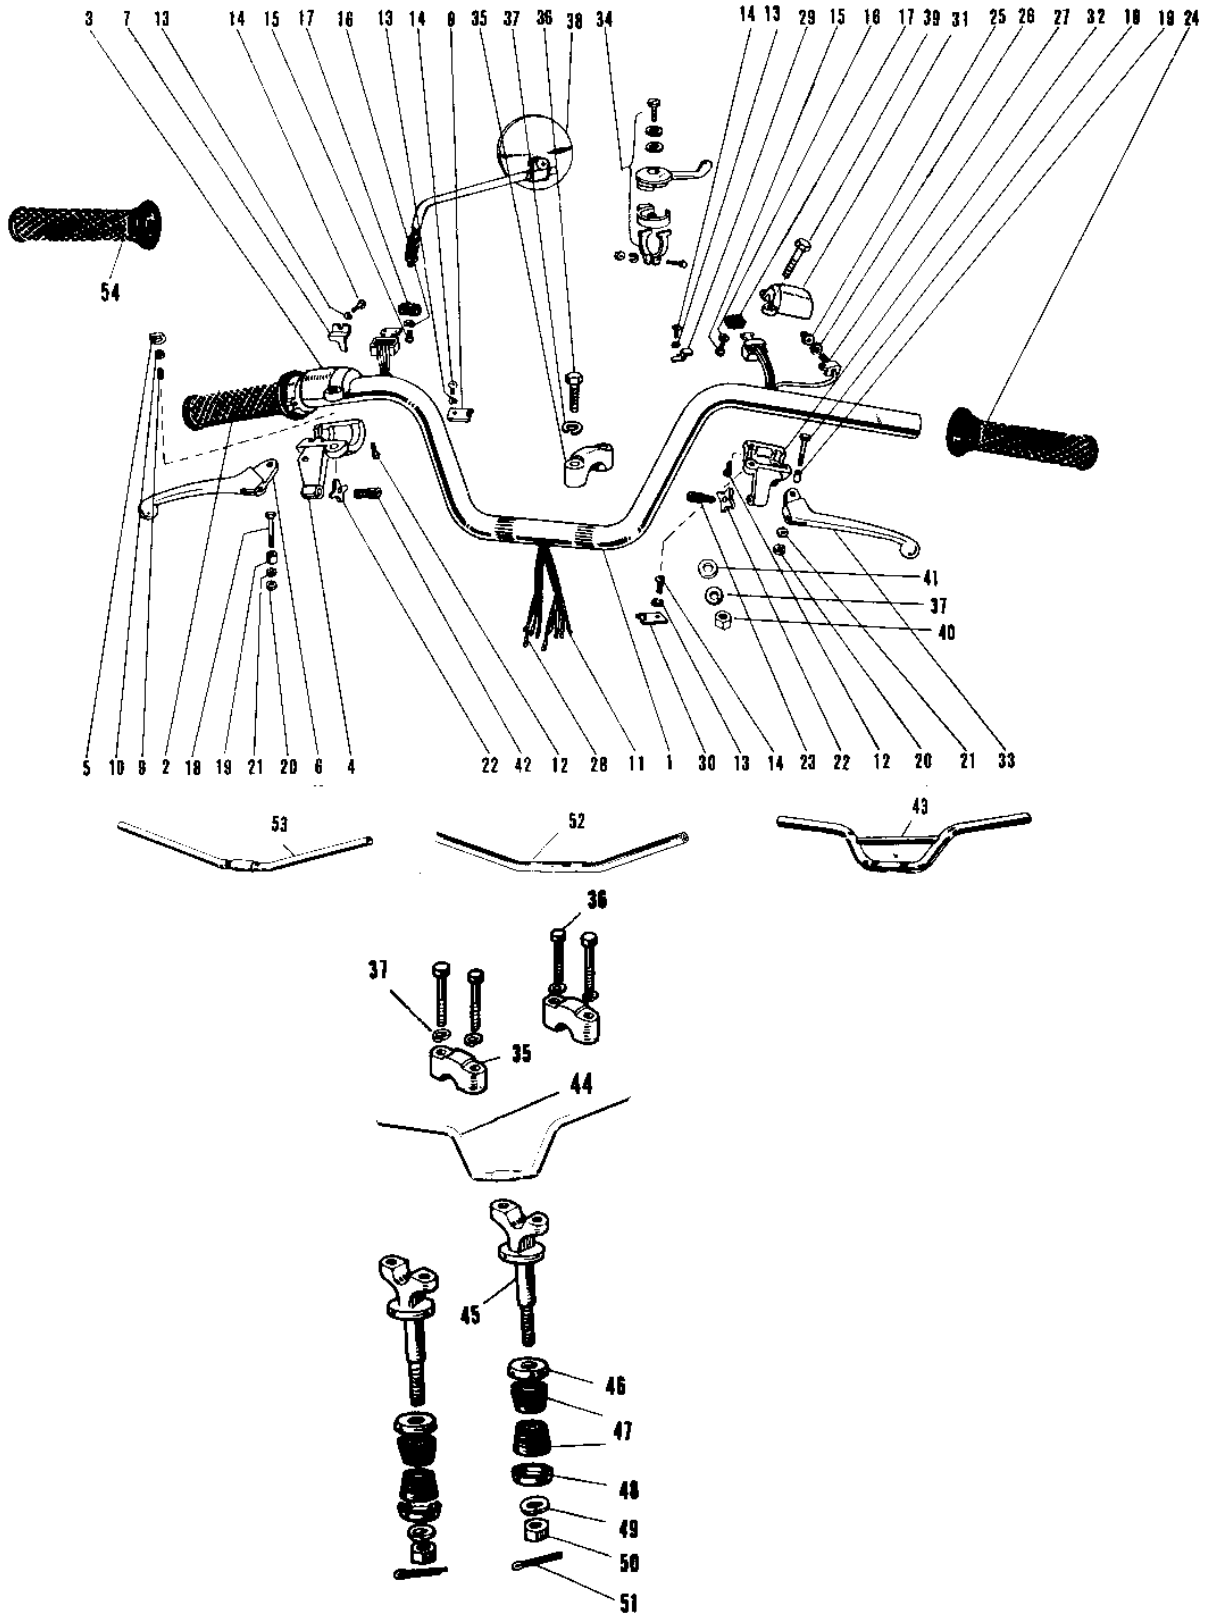

1969 A1SS PARTS DIAGRAM

HANDLEBAR A1/SS, A7/SS