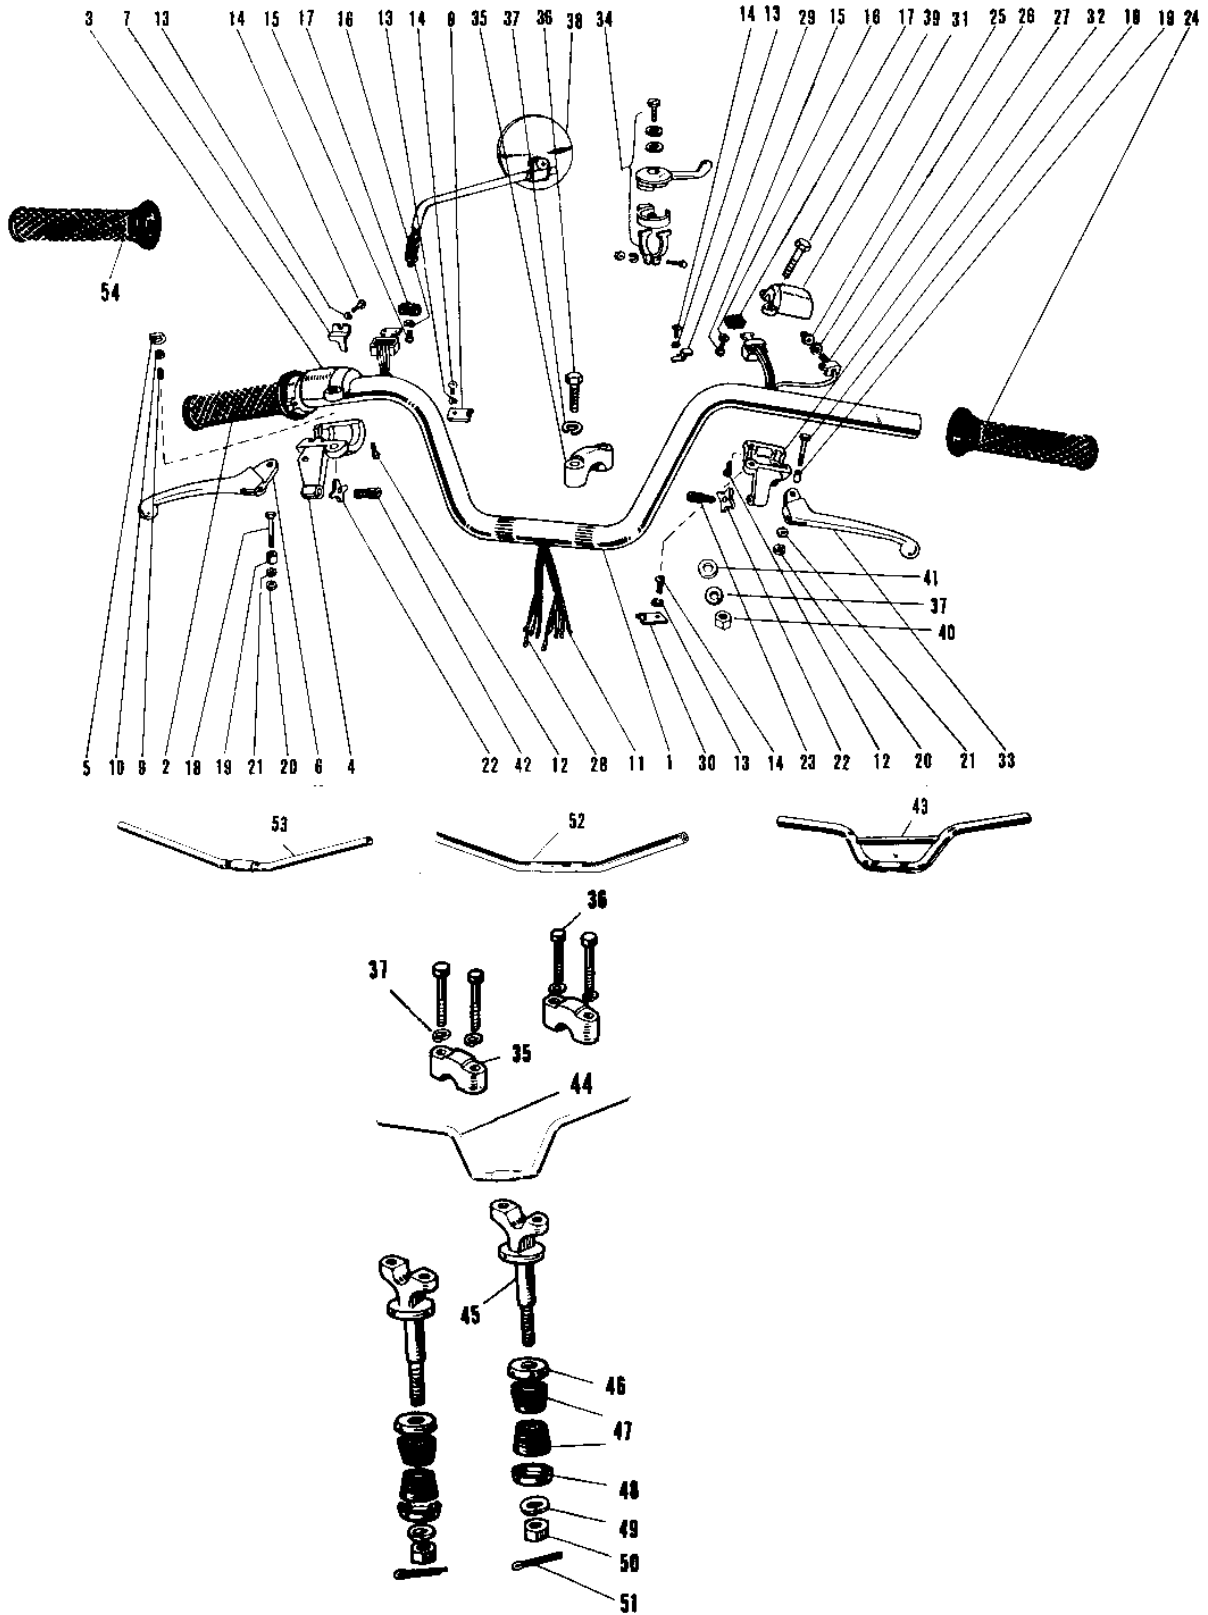

1971 A1SS-B PARTS DIAGRAM

HANDLEBAR A1/SS, A7/SS

1971 A1SS-B PARTS LIST

HANDLEBAR A1/SS, A7/SS

ITEM NAME	PART NUMBER	QUANTITY
GRIP ASSY-R.H (Ref # 2~22,4)	46017-042	1
GRIP ASSY THROTTLE (Ref # 2)	46019-005	1
CASE R.H SWITCH UPPER (Ref # 3)	46040-009	1
CASE R.H SWITCH LOWER (Ref # 4)	46022-011	1
SPRING GRIP ADJUST (Ref # 5)	46025-002	1
LEVER FRONT BRAKE (Ref # 6)	46058-005	1
HOLDER R.H SW UP WRNG (Ref # 7)	46037-012	1
HOLDER R.H SW LW WRNG (Ref # 8)	46037-011	1
SCREW GRIP ADJUST (Ref # 9)	46026-002	1
SCREW GRIP ADJUSTING (Ref # 9)	46026-007	1
NUT,5MM (Ref # 10)	311B0500	1
NUT,5MM (Ref # 10)	311B0500	1
WIRING HARNESS R.H SW (Ref # 11)	46032-013	1
SCREW SWITCH CASE (Ref # 12)	92011-010	4
SCREW SWITCH CASE (Ref # 12)	92011-017	4
WASHER SPRING 3MM (Ref # 13)	461F0300	5
SCREW-PAN-HEAD 3X6 (Ref # 14)	220B0306	5
SCREW-PAN-HEAD 3X6 (Ref # 14)	220B0306	5
SCREW PAN HEAD 2X6 (Ref # 15)	211B0206	4
SPRING-WASHER (Ref # 16)	92029-002	4
KNOB SWITCH (Ref # 17)	46044-003	2
BOLT HEX HEAD 5X20 (Ref # 18)	92007-018	2
BOLT HEX HEAD 5X20 (Ref # 18)	92007-020	2
COLLAR LEVER (Ref # 19)	46059-011	2
UNAVAILABLE IN PRICE BOOK (Ref # 20)	92015-038	2
NUT 5MM (Ref # 20)	312B0500	2
WASHER LOCK 5MM (Ref # 21)	464H0500	2
NUT LOCK ADJUST SCREW (Ref # 22)	46056-001	2
SCREW,CABLE ADJUST (Ref # 23)	46055-009	1