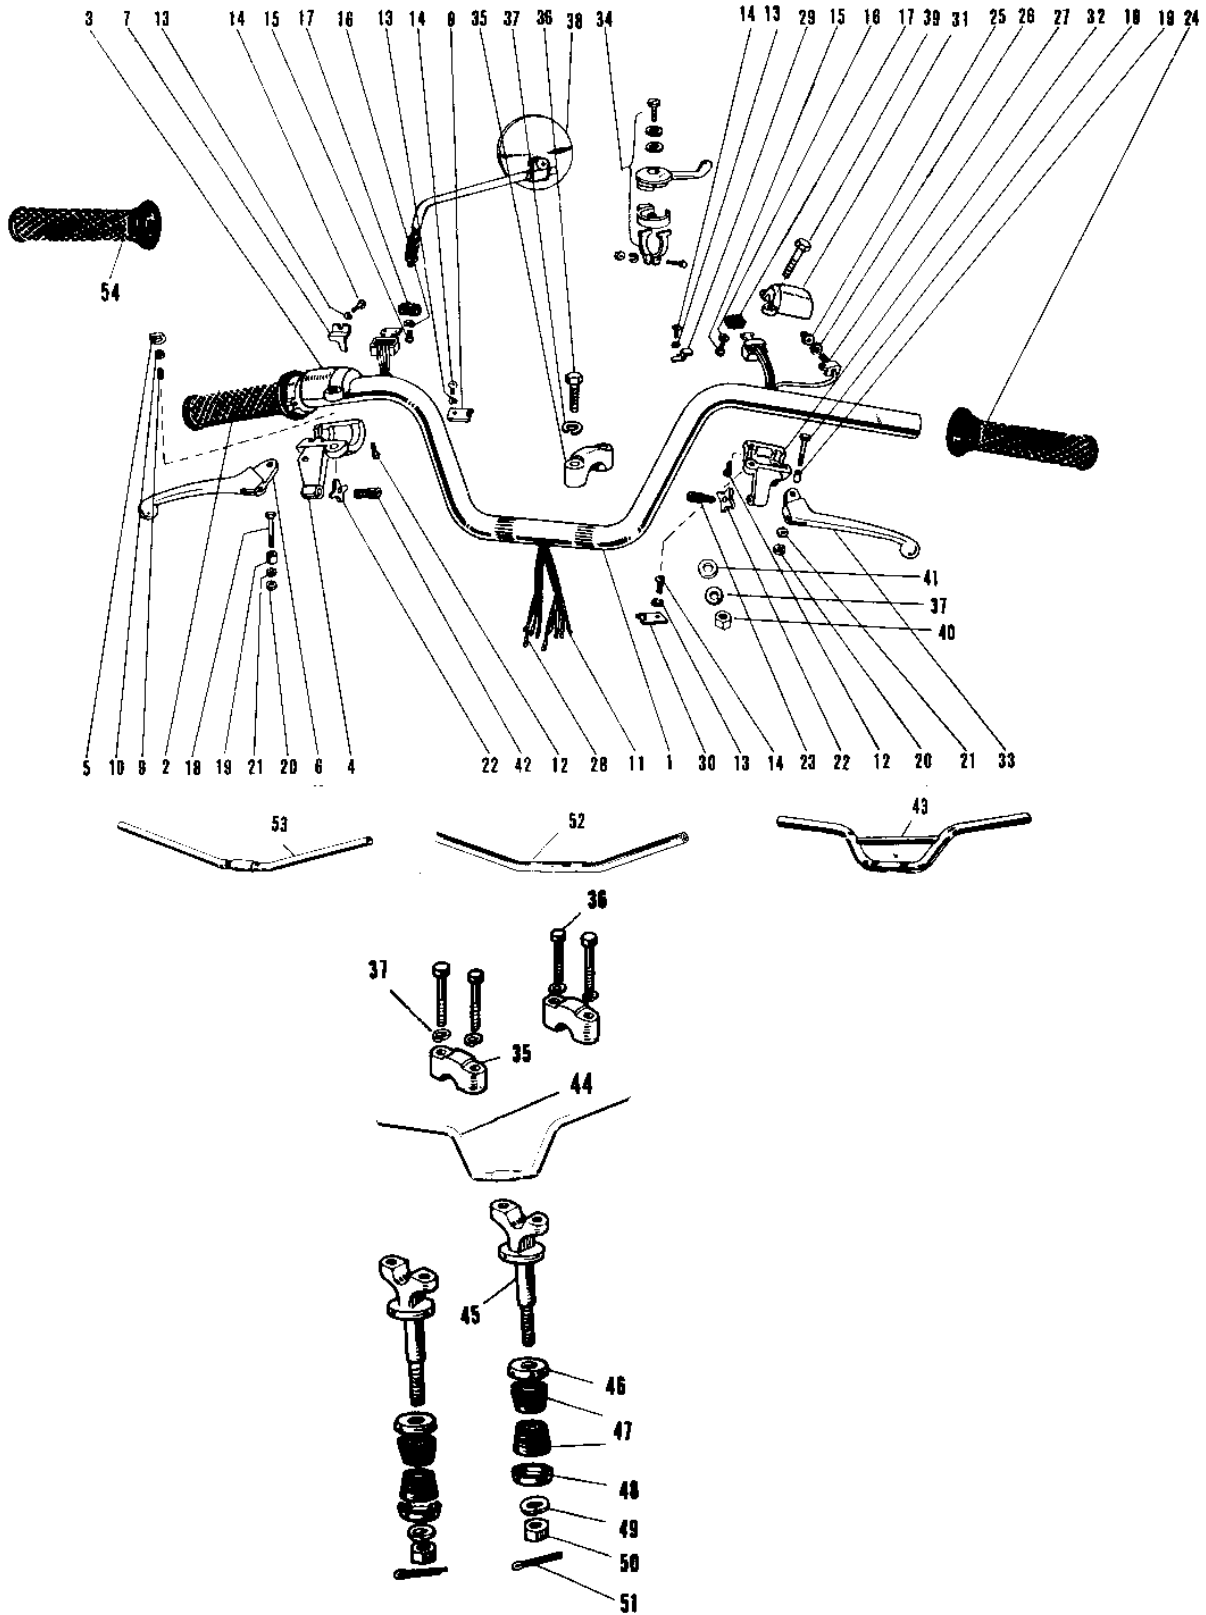

1967 Avenger SS PARTS DIAGRAM

HANDLEBAR A1/SS, A7/SS