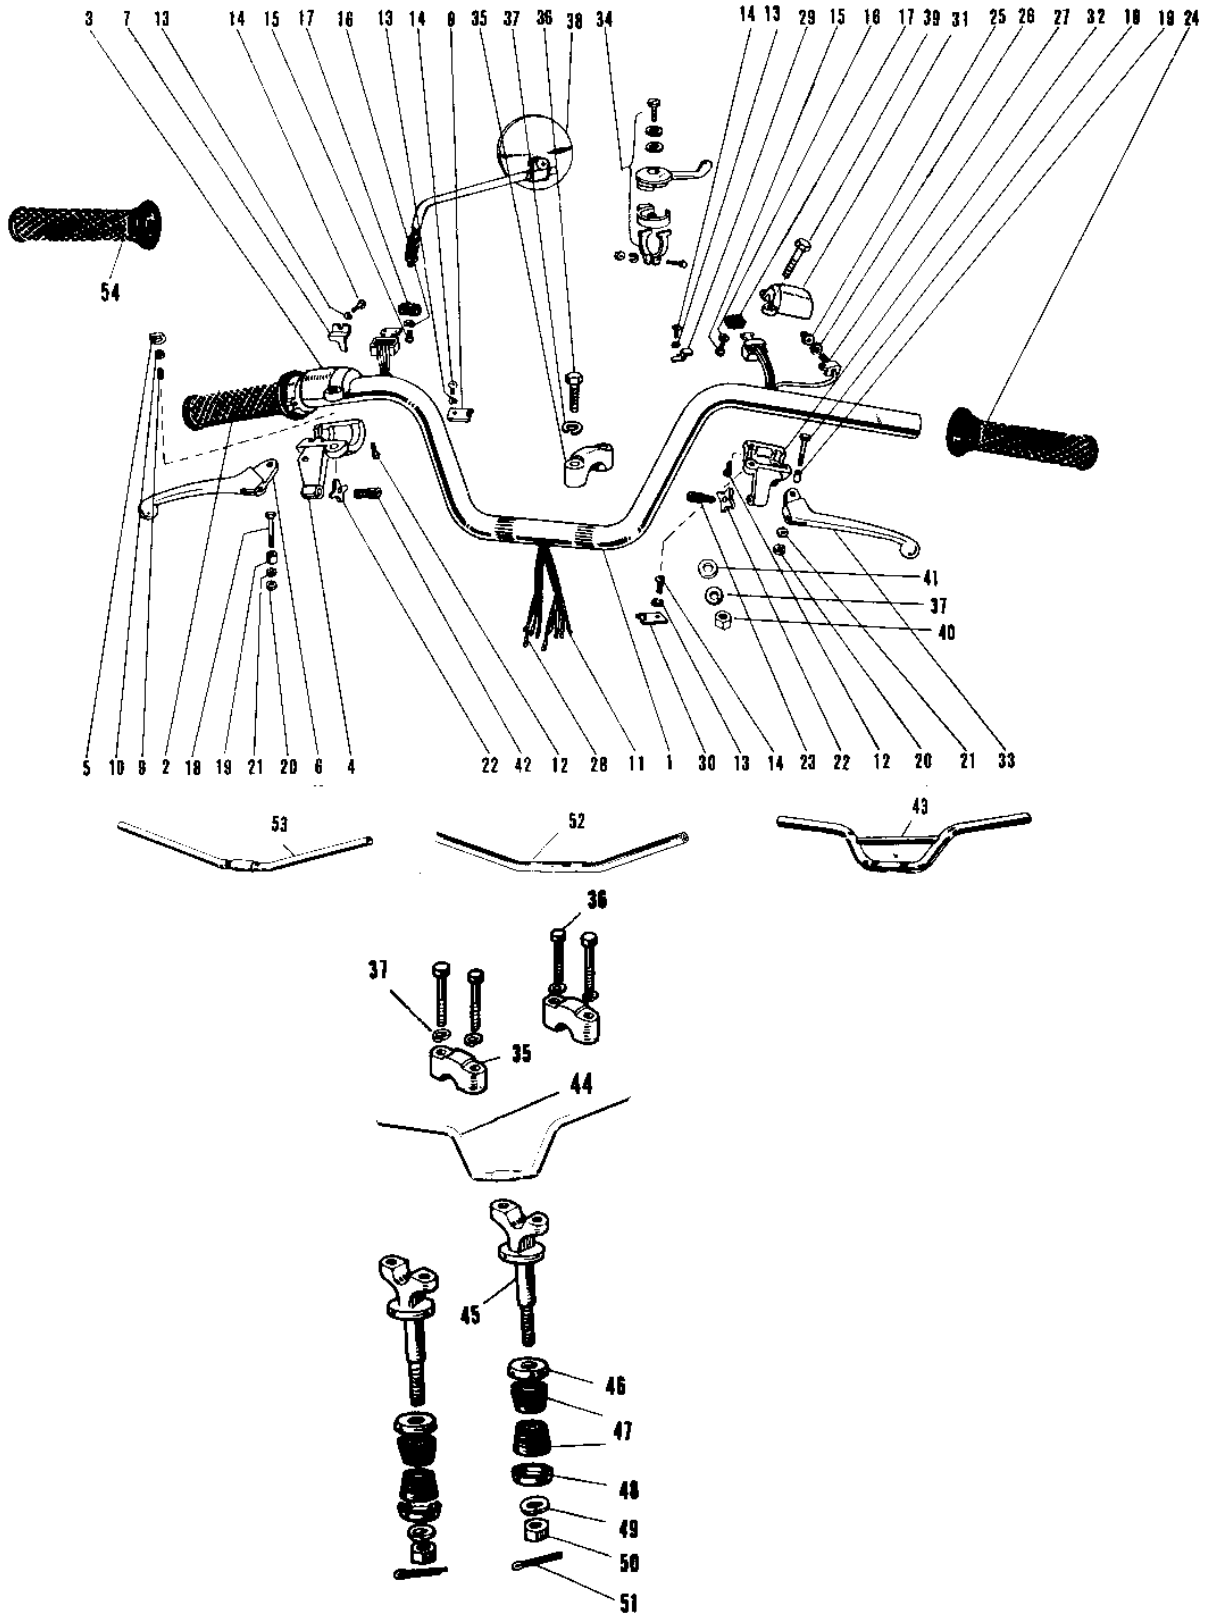

1967 Avenger SS PARTS DIAGRAM

HANDLEBAR A1/SS, A7/SS

1967 Avenger SS PARTS LIST

HANDLEBAR A1/SS, A7/SS

ITEM NAME	PART NUMBER	QUANTITY
GRIP ASSY-R.H (Ref # 2~22,4)	46017-042	1
GRIP ASSY THROTTLE (Ref # 2)	46019-005	1
CASE R.H SWITCH UPPER (Ref # 3)	46040-009	1
CASE R.H SWITCH LOWER (Ref # 4)	46022-011	1
SPRING GRIP ADJUST (Ref # 5)	46025-002	1
LEVER FRONT BRAKE (Ref # 6)	46058-005	1
HOLDER R.H SW UP WRNG (Ref # 7)	46037-012	1
HOLDER R.H SW LW WRNG (Ref # 8)	46037-011	1
SCREW GRIP ADJUST (Ref # 9)	46026-002	1
SCREW GRIP ADJUSTING (Ref # 9)	46026-007	1
NUT,5MM (Ref # 10)	311B0500	1
NUT,5MM (Ref # 10)	311B0500	1
WIRING HARNESS R.H SW (Ref # 11)	46032-013	1
SCREW SWITCH CASE (Ref # 12)	92011-010	4
SCREW SWITCH CASE (Ref # 12)	92011-017	4
WASHER SPRING 3MM (Ref # 13)	461F0300	5
SCREW-PAN-HEAD 3X6 (Ref # 14)	220B0306	5
SCREW-PAN-HEAD 3X6 (Ref # 14)	220B0306	5
SCREW PAN HEAD 2X6 (Ref # 15)	211B0206	4
SPRING-WASHER (Ref # 16)	92029-002	4
KNOB SWITCH (Ref # 17)	46044-003	2
BOLT HEX HEAD 5X20 (Ref # 18)	92007-018	2
BOLT HEX HEAD 5X20 (Ref # 18)	92007-020	2
COLLAR LEVER (Ref # 19)	46059-011	2
UNAVAILABLE IN PRICE BOOK (Ref # 20)	92015-038	2
NUT 5MM (Ref # 20)	312B0500	2
WASHER LOCK 5MM (Ref # 21)	464H0500	2
NUT LOCK ADJUST SCREW (Ref # 22)	46056-001	2
SCREW,CABLE ADJUST (Ref # 23)	46055-009	1