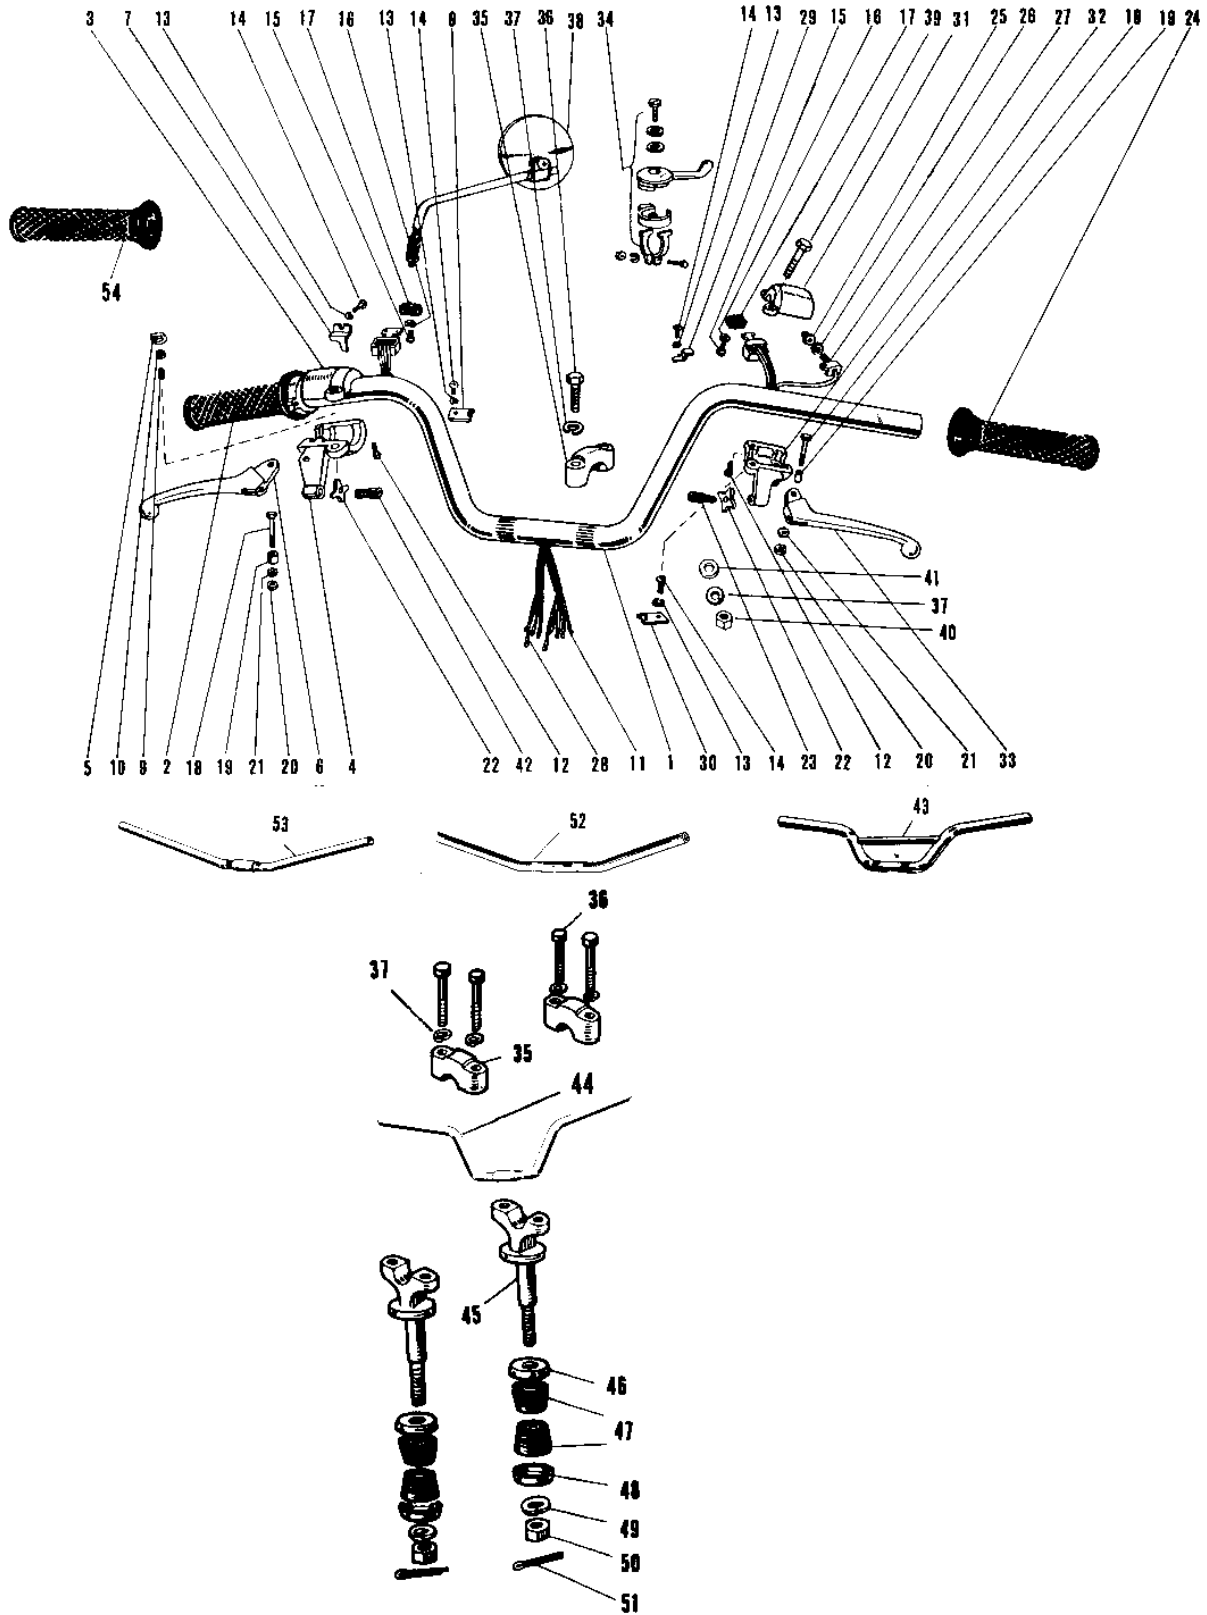

# 1970 A7SS-A PARTS LIST

HANDLEBAR A1/SS, A7/SS

ITEM NAME	PART NUMBER	QUANTITY
GRIP ASSY-R.H (Ref # 2~22,4)	46017-042	1
GRIP ASSY THROTTLE (Ref # 2)	46019-005	1
CASE R.H SWITCH UPPER (Ref # 3)	46040-009	1
CASE R.H SWITCH LOWER (Ref # 4)	46022-011	1
SPRING GRIP ADJUST (Ref # 5)	46025-002	1
LEVER FRONT BRAKE (Ref # 6)	46058-005	1
HOLDER R.H SW UP WRNG (Ref # 7)	46037-012	1
HOLDER R.H SW LW WRNG (Ref # 8)	46037-011	1
SCREW GRIP ADJUST (Ref # 9)	46026-002	1
SCREW GRIP ADJUSTING (Ref # 9)	46026-007	1
NUT,5MM (Ref # 10)	311B0500	1
NUT,5MM (Ref # 10)	311B0500	1
WIRING HARNESS R.H SW (Ref # 11)	46032-013	1
SCREW SWITCH CASE (Ref # 12)	92011-010	4
SCREW SWITCH CASE (Ref # 12)	92011-017	4
WASHER SPRING 3MM (Ref # 13)	461F0300	5
SCREW-PAN-HEAD 3X6 (Ref # 14)	220B0306	5
SCREW-PAN-HEAD 3X6 (Ref # 14)	220B0306	5
SCREW PAN HEAD 2X6 (Ref # 15)	211B0206	4
SPRING-WASHER (Ref # 16)	92029-002	4
KNOB SWITCH (Ref # 17)	46044-003	2
BOLT HEX HEAD 5X20 (Ref # 18)	92007-018	2
BOLT HEX HEAD 5X20 (Ref # 18)	92007-020	2
COLLAR LEVER (Ref # 19)	46059-011	2
UNAVAILABLE IN PRICE BOOK (Ref # 20)	92015-038	2
NUT 5MM (Ref # 20)	312B0500	2
WASHER LOCK 5MM (Ref # 21)	464H0500	2
NUT LOCK ADJUST SCREW (Ref # 22)	46056-001	2
SCREW,CABLE ADJUST (Ref # 23)	46055-009	1