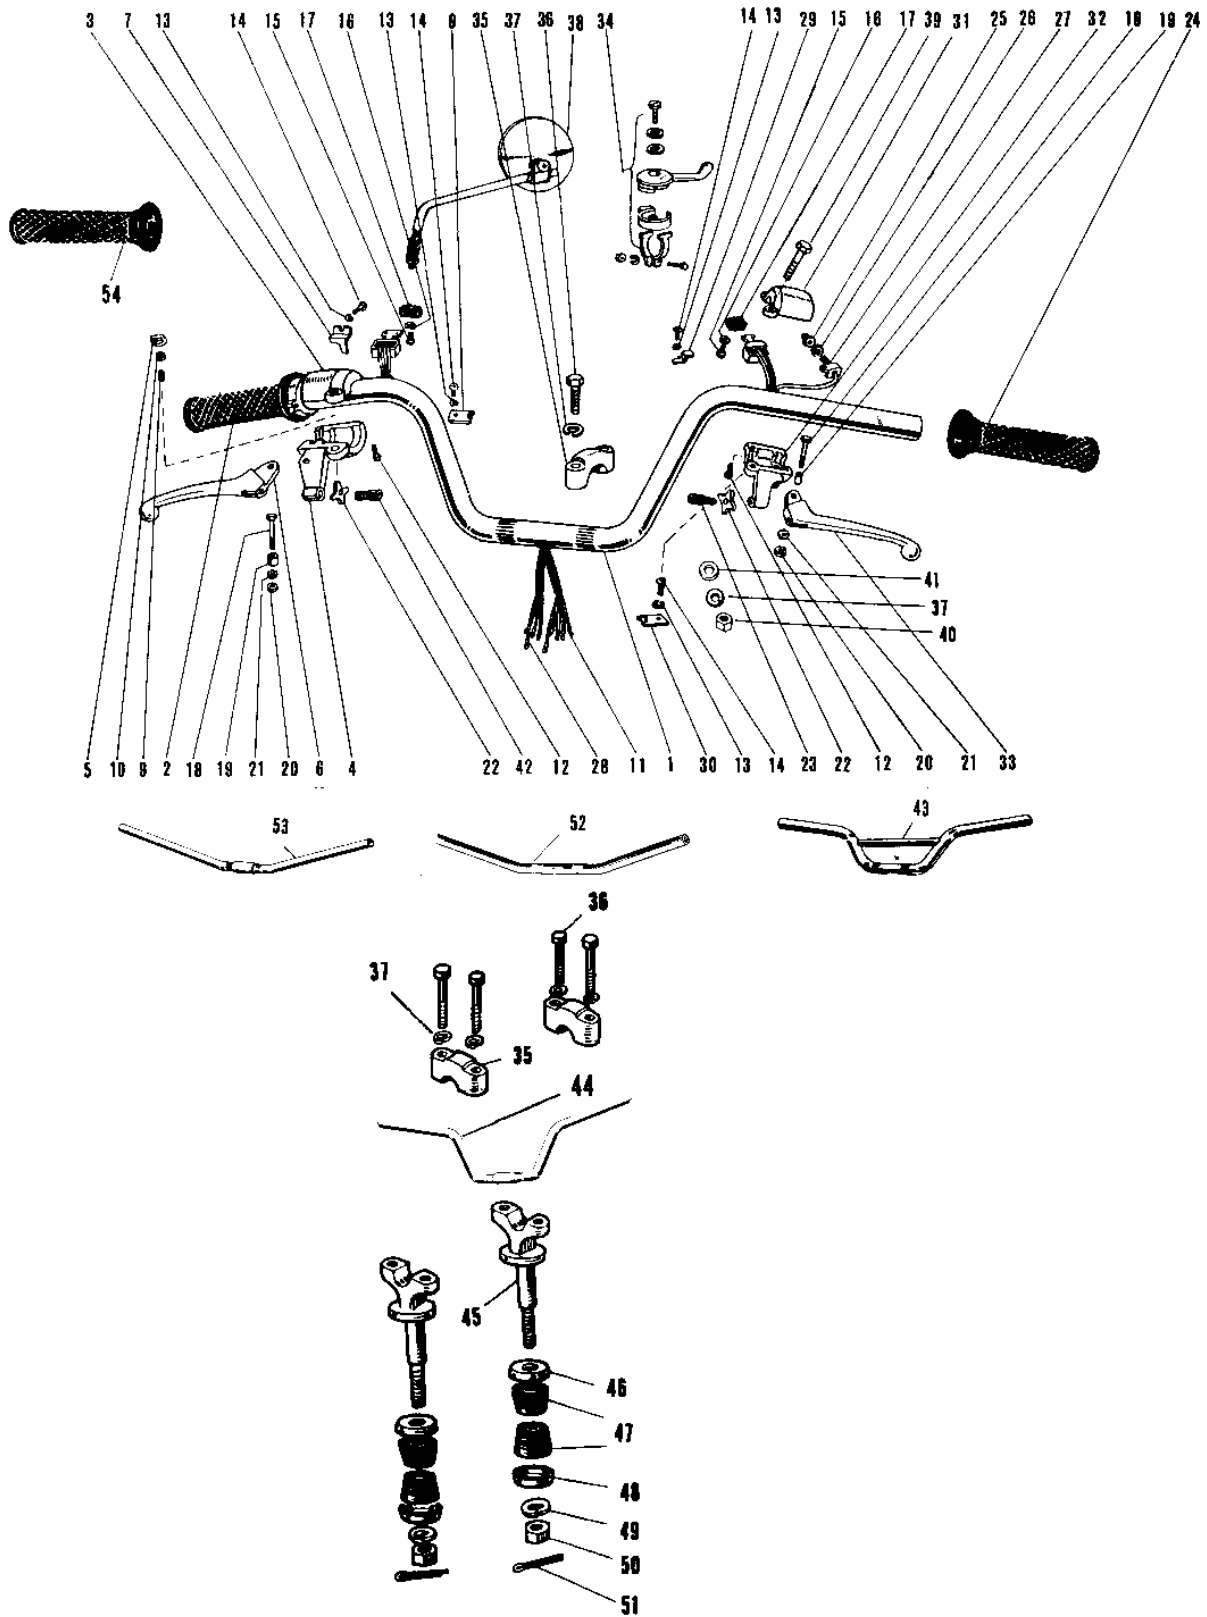

1970 A7SS-A PARTS DIAGRAM

HANDLEBAR A1/SS, A7/SS

1970 A7SS-A PARTS LIST

HANDLEBAR A1/SS, A7/SS

ITEM NAME	PART NUMBER	QUANTITY
GRIP ASSY-R.H (Ref # 2~22,4)	46017-042	1
GRIP ASSY THROTTLE (Ref # 2)	46019-005	1
CASE R.H SWITCH UPPER (Ref # 3)	46040-009	1
CASE R.H SWITCH LOWER (Ref # 4)	46022-011	1
SPRING GRIP ADJUST (Ref # 5)	46025-002	1
LEVER FRONT BRAKE (Ref # 6)	46058-005	1
HOLDER R.H SW UP WRNG (Ref # 7)	46037-012	1
HOLDER R.H SW LW WRNG (Ref # 8)	46037-011	1
SCREW GRIP ADJUST (Ref # 9)	46026-002	1
SCREW GRIP ADJUSTING (Ref # 9)	46026-007	1
NUT,5MM (Ref # 10)	311B0500	1
NUT,5MM (Ref # 10)	311B0500	1
WIRING HARNESS R.H SW (Ref # 11)	46032-013	1
SCREW SWITCH CASE (Ref # 12)	92011-010	4
SCREW SWITCH CASE (Ref # 12)	92011-017	4
WASHER SPRING 3MM (Ref # 13)	461F0300	5
SCREW-PAN-HEAD 3X6 (Ref # 14)	220B0306	5
SCREW-PAN-HEAD 3X6 (Ref # 14)	220B0306	5
SCREW PAN HEAD 2X6 (Ref # 15)	211B0206	4
SPRING-WASHER (Ref # 16)	92029-002	4
KNOB SWITCH (Ref # 17)	46044-003	2
BOLT HEX HEAD 5X20 (Ref # 18)	92007-018	2
BOLT HEX HEAD 5X20 (Ref # 18)	92007-020	2
COLLAR LEVER (Ref # 19)	46059-011	2
UNAVAILABLE IN PRICE BOOK (Ref # 20)	92015-038	2
NUT 5MM (Ref # 20)	312B0500	2
WASHER LOCK 5MM (Ref # 21)	464H0500	2
NUT LOCK ADJUST SCREW (Ref # 22)	46056-001	2
SCREW,CABLE ADJUST (Ref # 23)	46055-009	1