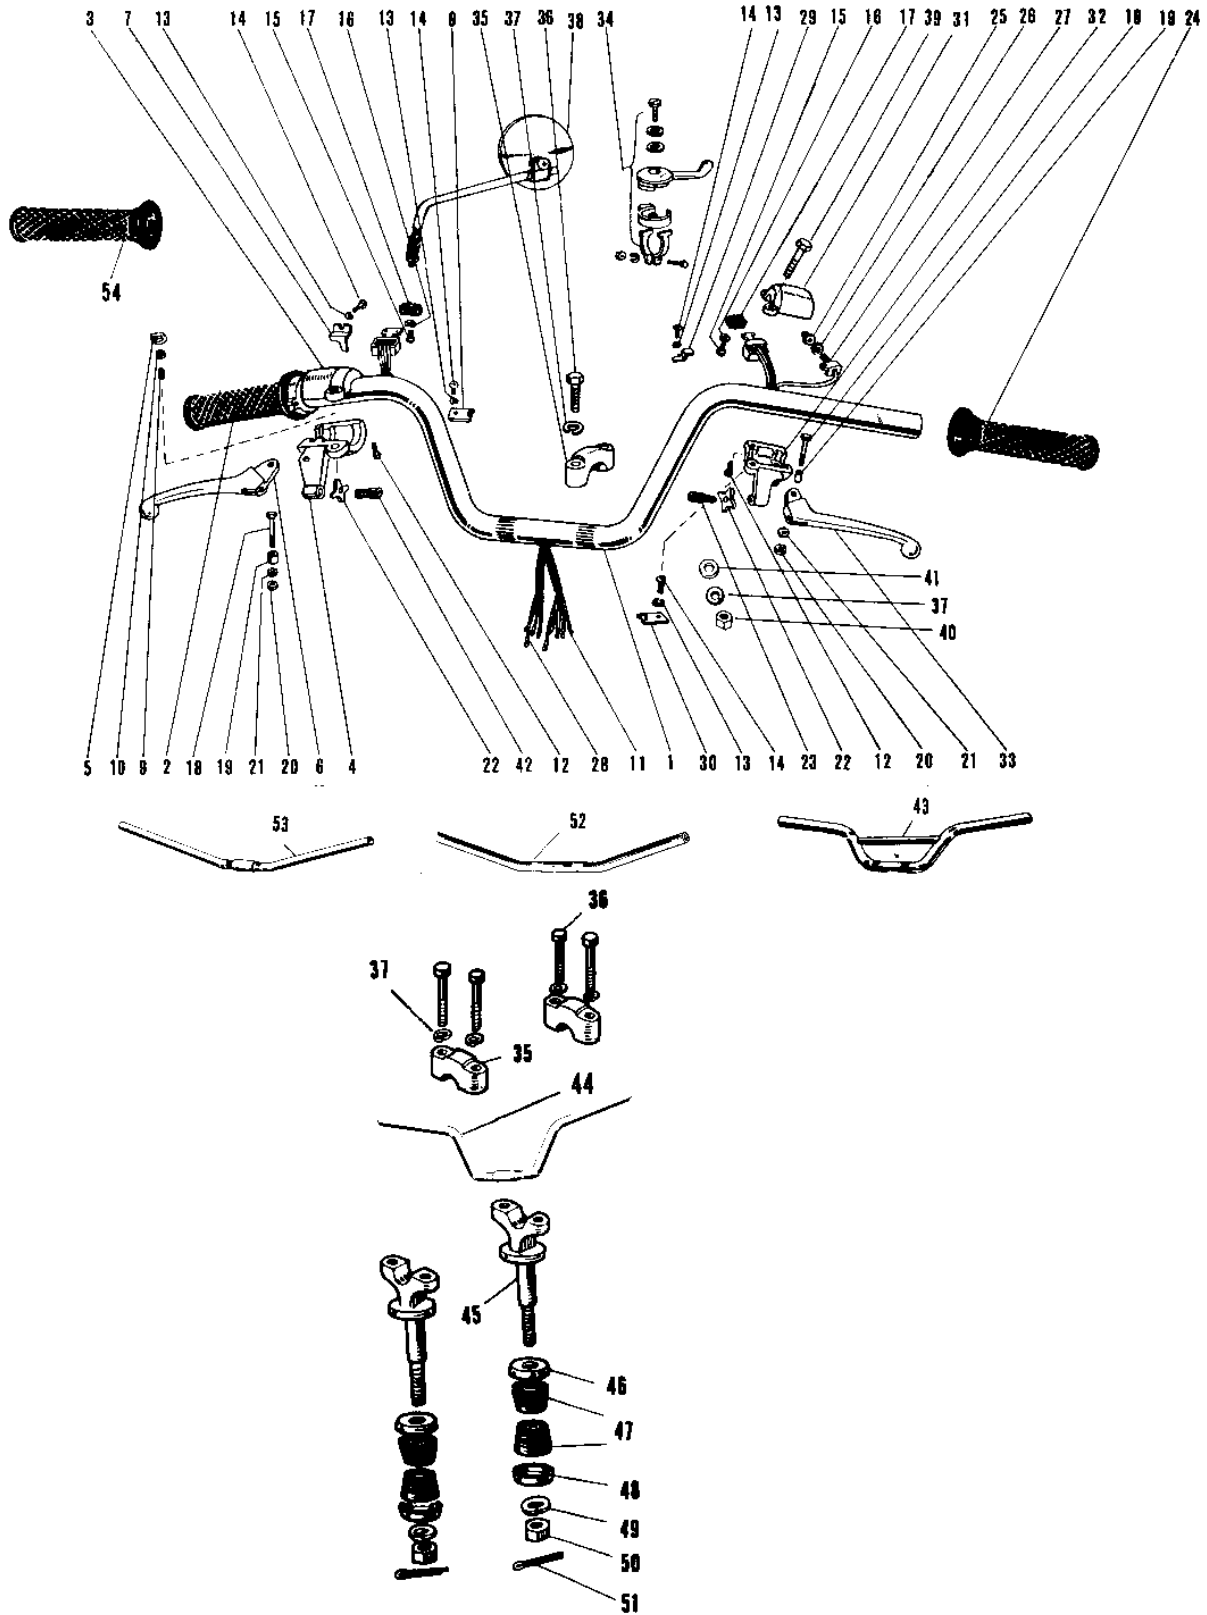

# 1971 A7SS-B PARTS LIST

HANDLEBAR A1/SS, A7/SS

ITEM NAME	PART NUMBER	QUANTITY
GRIP ASSY-R.H (Ref # 2~22,4)	46017-042	1
GRIP ASSY THROTTLE (Ref # 2)	46019-005	1
CASE R.H SWITCH UPPER (Ref # 3)	46040-009	1
CASE R.H SWITCH LOWER (Ref # 4)	46022-011	1
SPRING GRIP ADJUST (Ref # 5)	46025-002	1
LEVER FRONT BRAKE (Ref # 6)	46058-005	1
HOLDER R.H SW UP WRNG (Ref # 7)	46037-012	1
HOLDER R.H SW LW WRNG (Ref # 8)	46037-011	1
SCREW GRIP ADJUST (Ref # 9)	46026-002	1
SCREW GRIP ADJUSTING (Ref # 9)	46026-007	1
NUT,5MM (Ref # 10)	311B0500	1
NUT,5MM (Ref # 10)	311B0500	1
WIRING HARNESS R.H SW (Ref # 11)	46032-013	1
SCREW SWITCH CASE (Ref # 12)	92011-010	4
SCREW SWITCH CASE (Ref # 12)	92011-017	4
WASHER SPRING 3MM (Ref # 13)	461F0300	5
SCREW-PAN-HEAD 3X6 (Ref # 14)	220B0306	5
SCREW-PAN-HEAD 3X6 (Ref # 14)	220B0306	5
SCREW PAN HEAD 2X6 (Ref # 15)	211B0206	4
SPRING-WASHER (Ref # 16)	92029-002	4
KNOB SWITCH (Ref # 17)	46044-003	2
BOLT HEX HEAD 5X20 (Ref # 18)	92007-018	2
BOLT HEX HEAD 5X20 (Ref # 18)	92007-020	2
COLLAR LEVER (Ref # 19)	46059-011	2
UNAVAILABLE IN PRICE BOOK (Ref # 20)	92015-038	2
NUT 5MM (Ref # 20)	312B0500	2
WASHER LOCK 5MM (Ref # 21)	464H0500	2
NUT LOCK ADJUST SCREW (Ref # 22)	46056-001	2
SCREW,CABLE ADJUST (Ref # 23)	46055-009	1