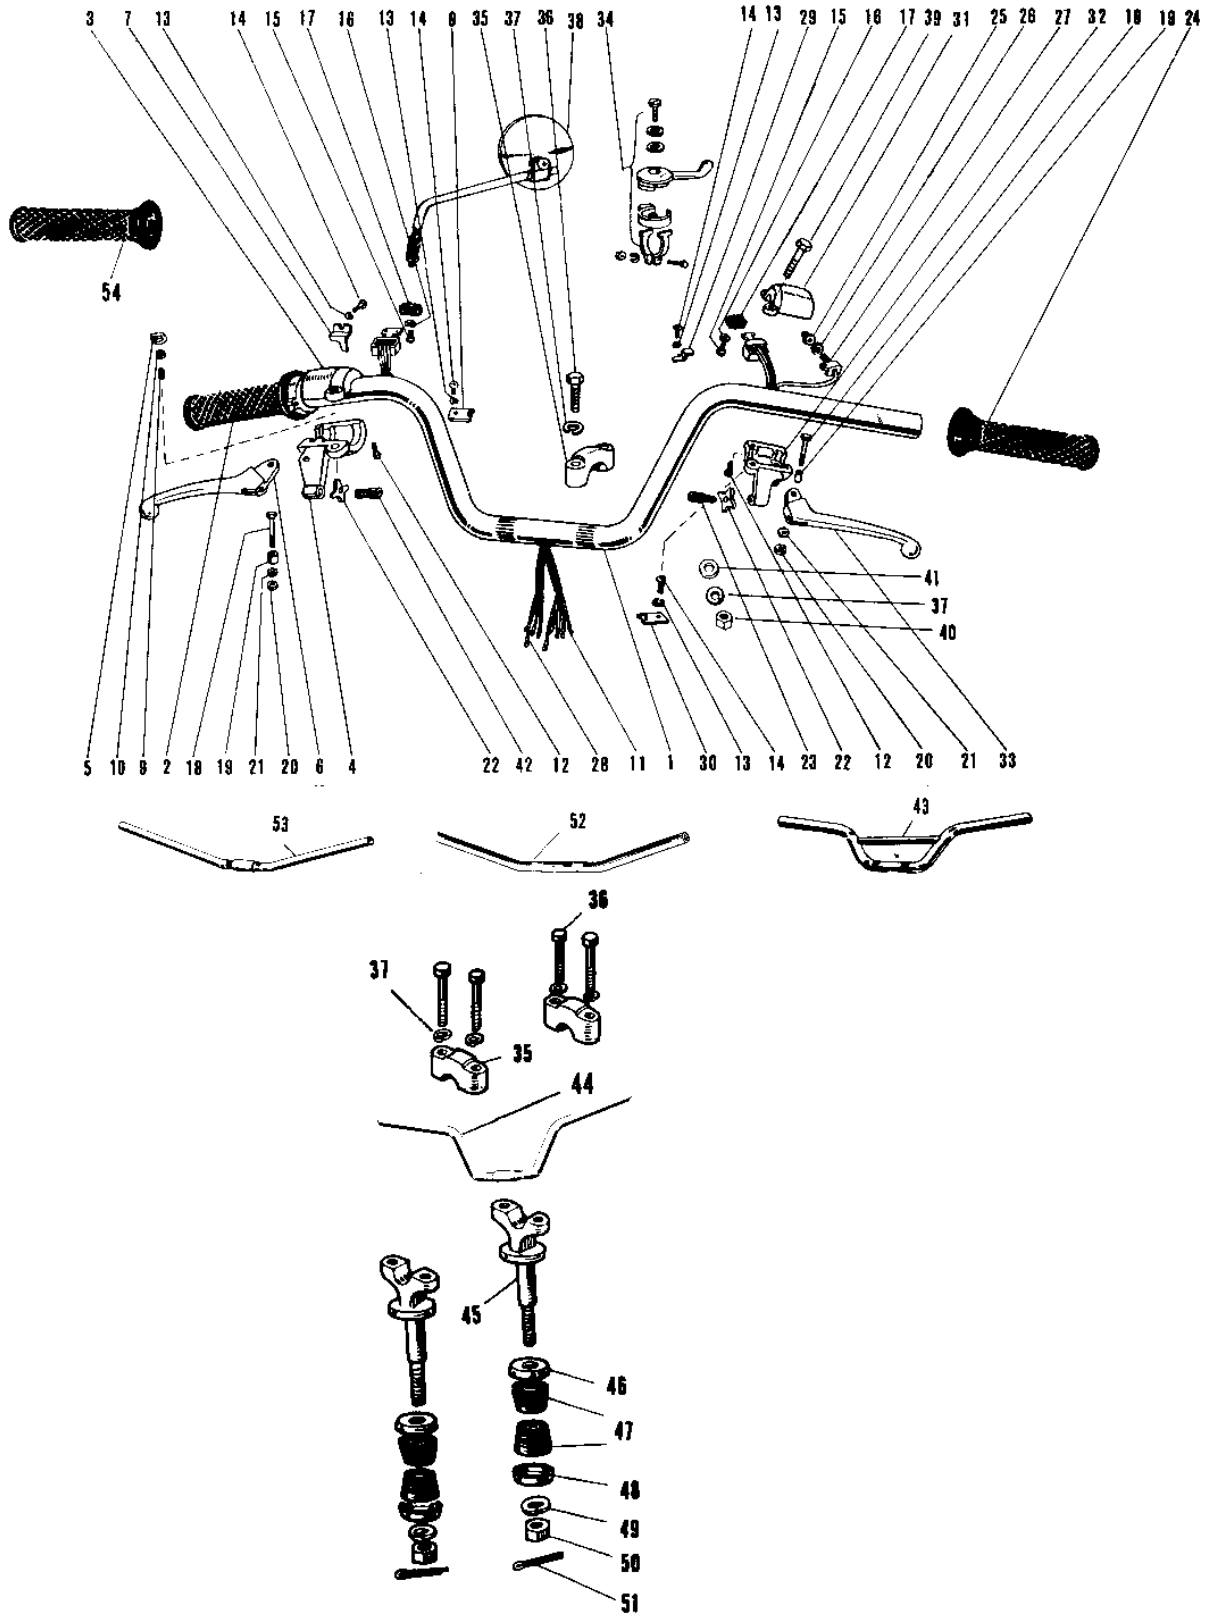

1971 A7SS-B PARTS DIAGRAM

HANDLEBAR A1/SS, A7/SS

1971 A7SS-B PARTS LIST

HANDLEBAR A1/SS, A7/SS

ITEM NAME	PART NUMBER	QUANTITY
GRIP ASSY-R.H (Ref # 2~22,4)	46017-042	1
GRIP ASSY THROTTLE (Ref # 2)	46019-005	1
CASE R.H SWITCH UPPER (Ref # 3)	46040-009	1
CASE R.H SWITCH LOWER (Ref # 4)	46022-011	1
SPRING GRIP ADJUST (Ref # 5)	46025-002	1
LEVER FRONT BRAKE (Ref # 6)	46058-005	1
HOLDER R.H SW UP WRNG (Ref # 7)	46037-012	1
HOLDER R.H SW LW WRNG (Ref # 8)	46037-011	1
SCREW GRIP ADJUST (Ref # 9)	46026-002	1
SCREW GRIP ADJUSTING (Ref # 9)	46026-007	1
NUT,5MM (Ref # 10)	311B0500	1
NUT,5MM (Ref # 10)	311B0500	1
WIRING HARNESS R.H SW (Ref # 11)	46032-013	1
SCREW SWITCH CASE (Ref # 12)	92011-010	4
SCREW SWITCH CASE (Ref # 12)	92011-017	4
WASHER SPRING 3MM (Ref # 13)	461F0300	5
SCREW-PAN-HEAD 3X6 (Ref # 14)	220B0306	5
SCREW-PAN-HEAD 3X6 (Ref # 14)	220B0306	5
SCREW PAN HEAD 2X6 (Ref # 15)	211B0206	4
SPRING-WASHER (Ref # 16)	92029-002	4
KNOB SWITCH (Ref # 17)	46044-003	2
BOLT HEX HEAD 5X20 (Ref # 18)	92007-018	2
BOLT HEX HEAD 5X20 (Ref # 18)	92007-020	2
COLLAR LEVER (Ref # 19)	46059-011	2
UNAVAILABLE IN PRICE BOOK (Ref # 20)	92015-038	2
NUT 5MM (Ref # 20)	312B0500	2
WASHER LOCK 5MM (Ref # 21)	464H0500	2
NUT LOCK ADJUST SCREW (Ref # 22)	46056-001	2
SCREW,CABLE ADJUST (Ref # 23)	46055-009	1