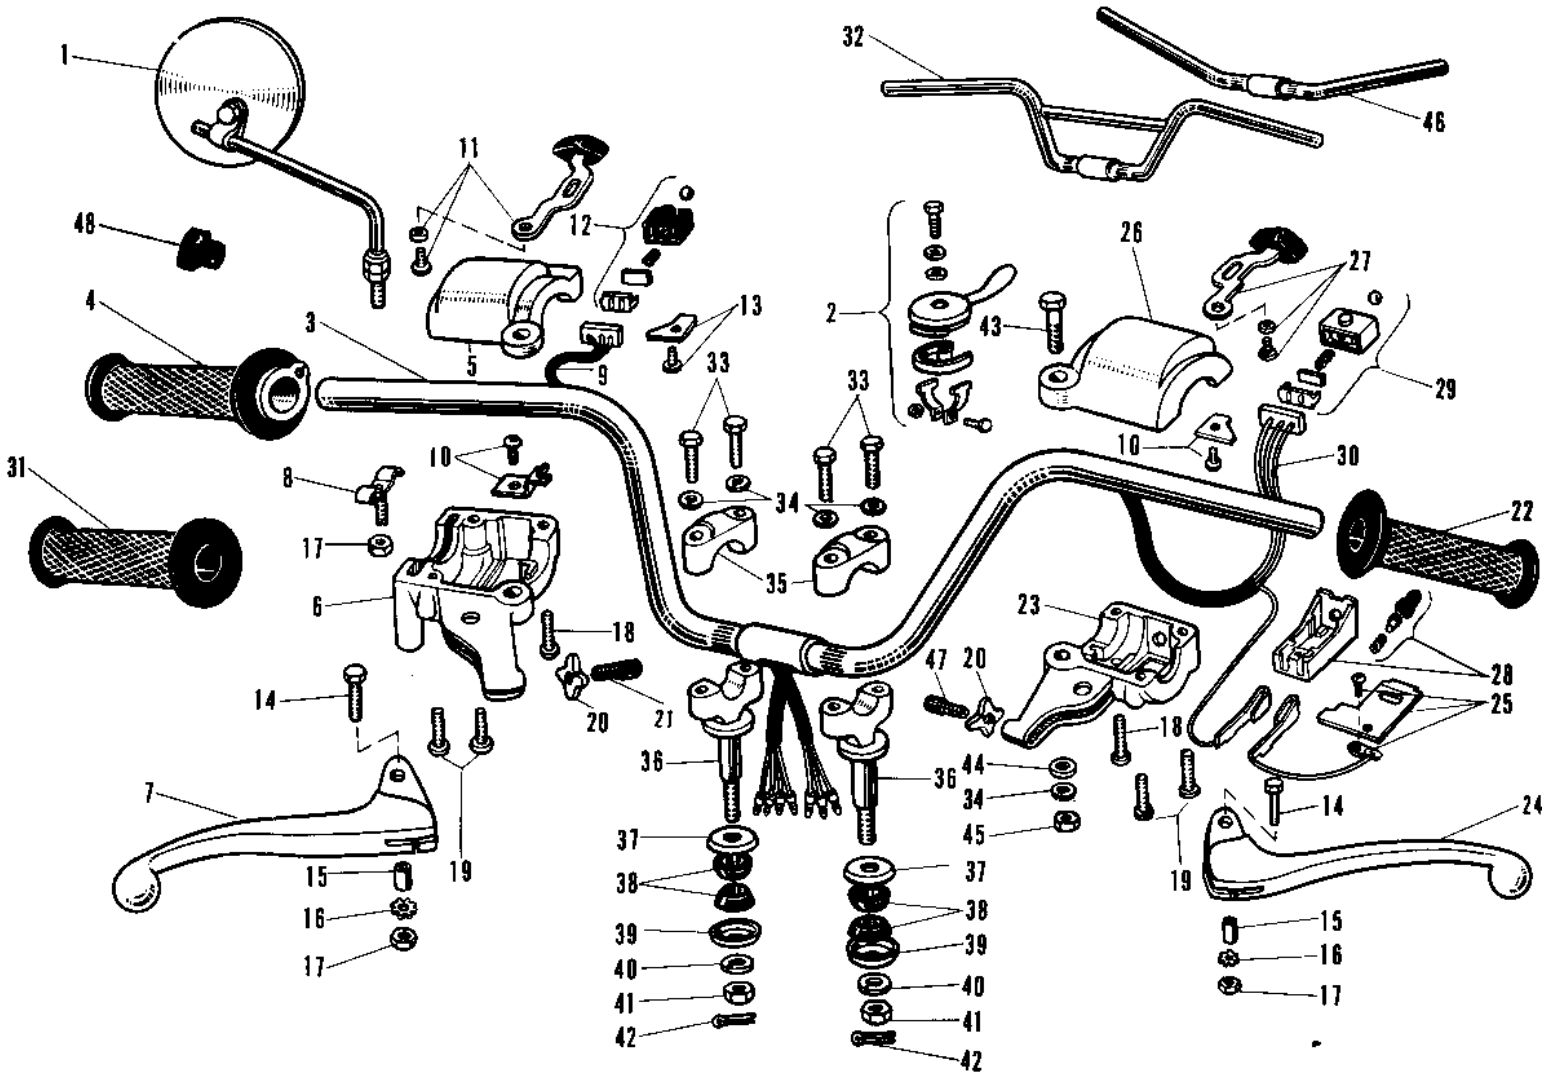

1971 A1-B PARTS DIAGRAM

HANDLEBAR A1/SSA, A7/SSA