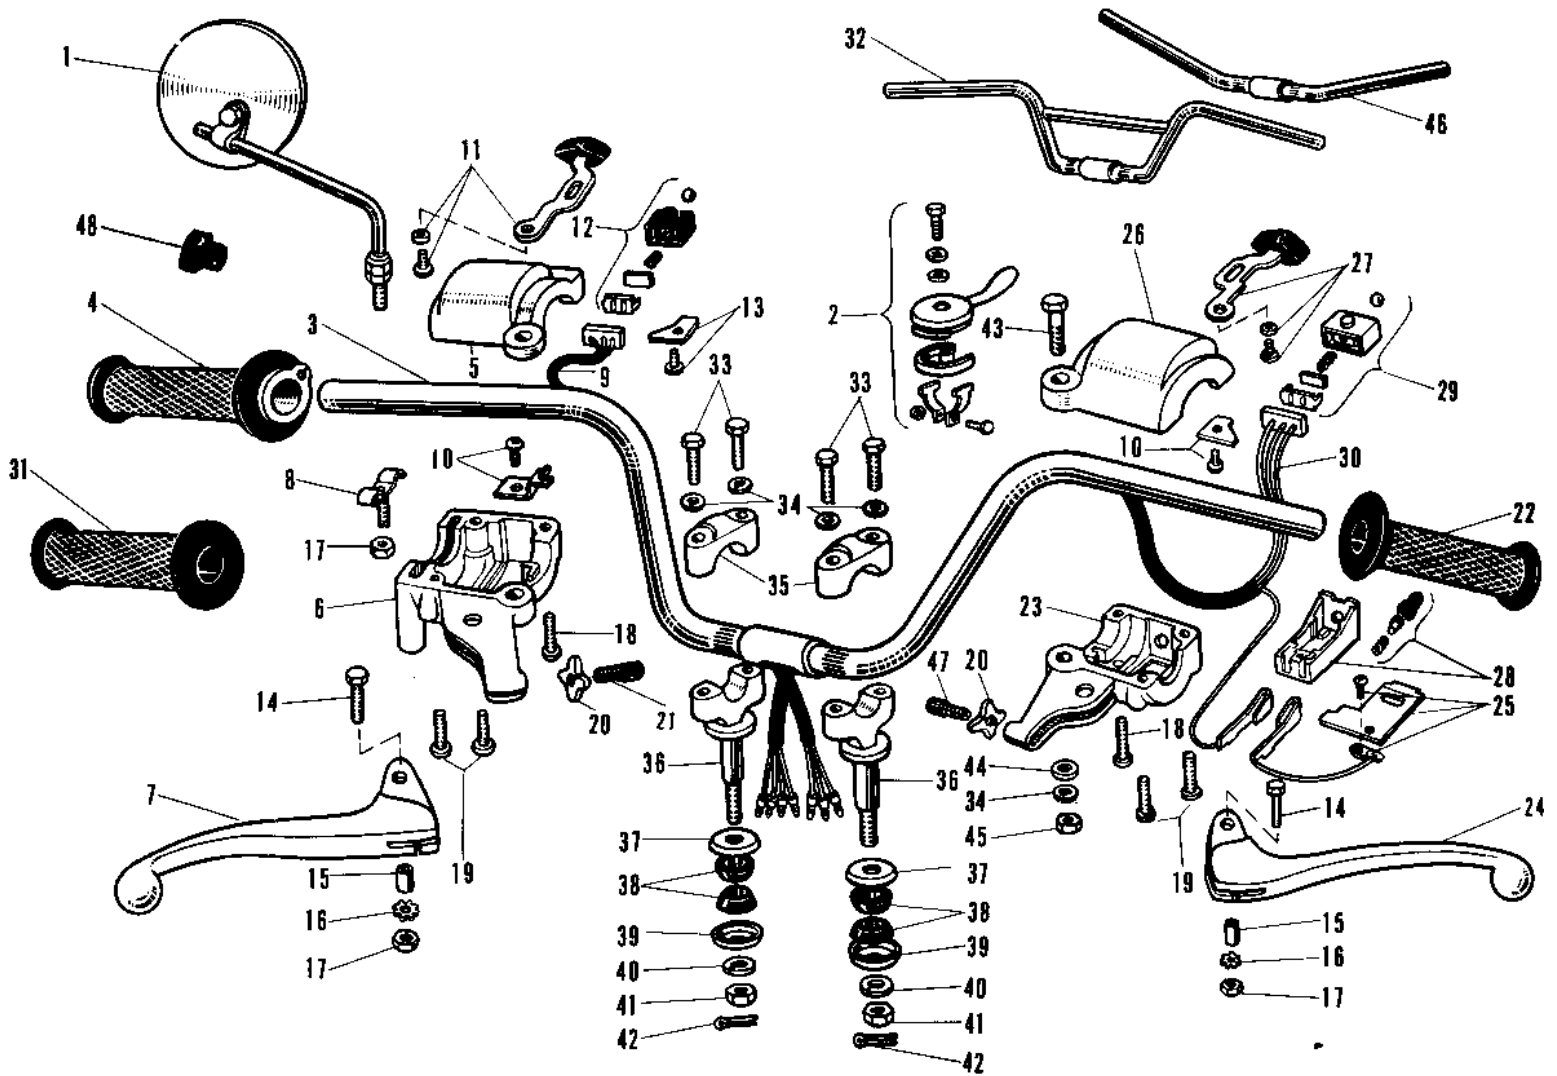

1969 Avenger PARTS DIAGRAM

HANDLEBAR A1/SSA, A7/SSA