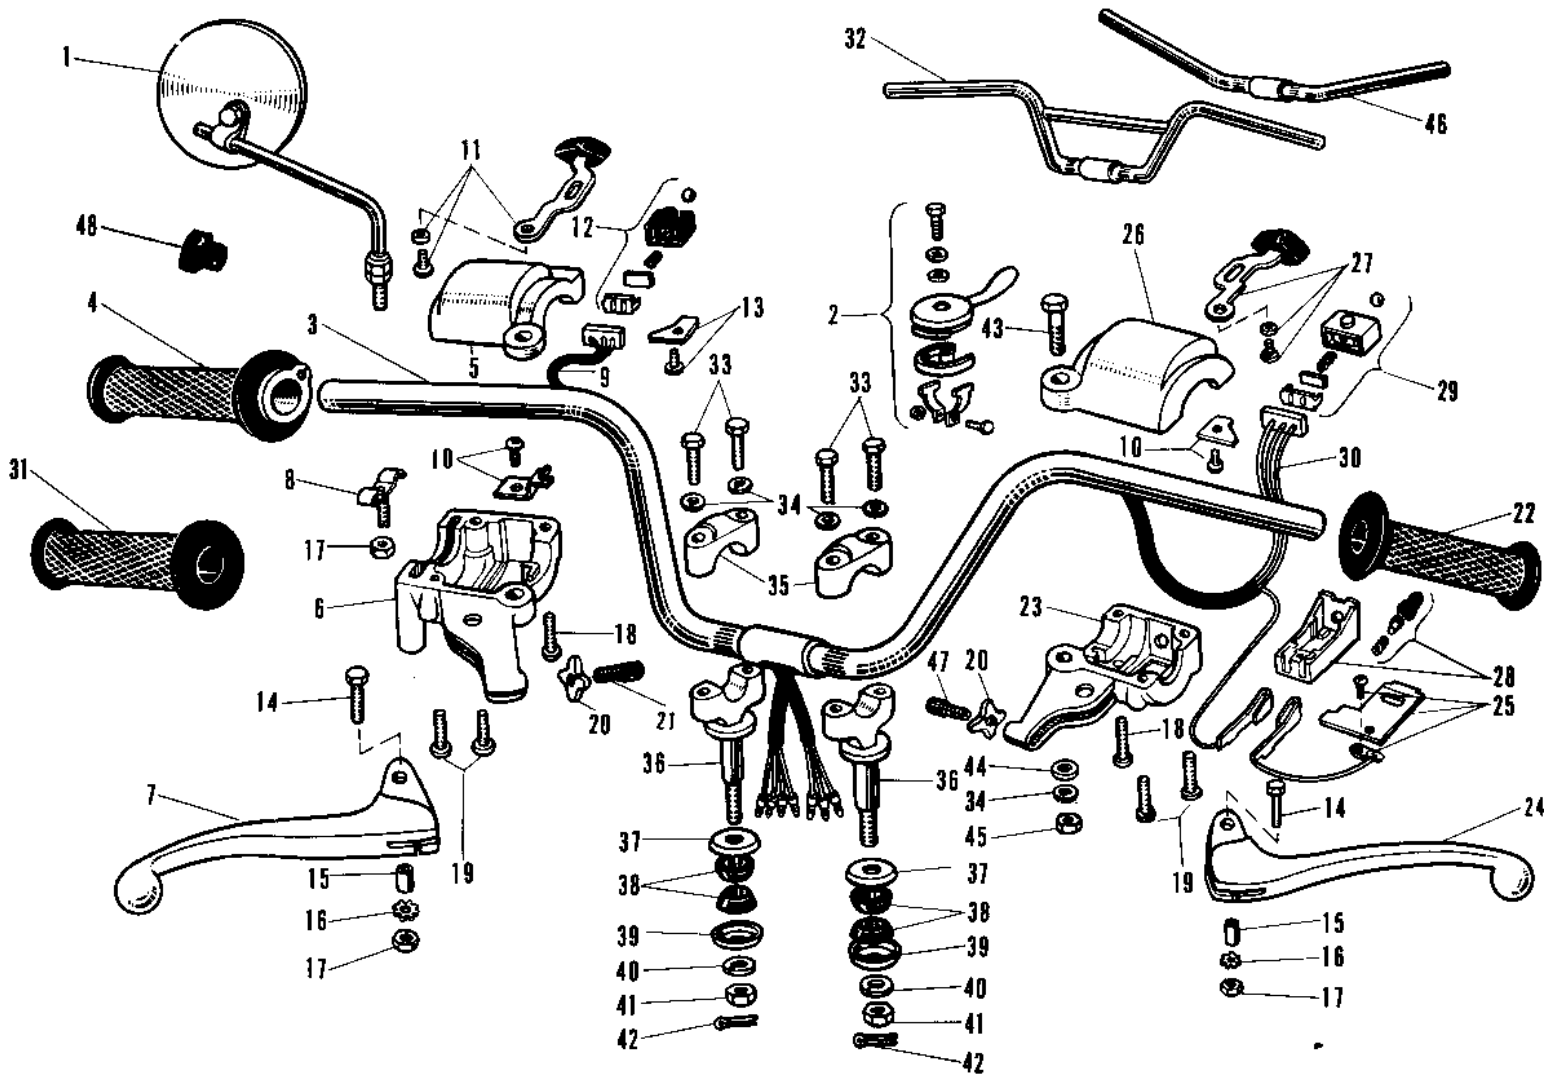

1969 Avenger PARTS DIAGRAM

HANDLEBAR A1/SSA, A7/SSA